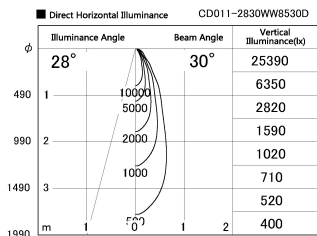

Item no. CD011-2830WW8530D

Series Name: Ceiling Light (Deep Cone)

White Reflector

Installation	Direct mount
Type	
Fixture wattage	28.5W
Beam angle	30 deg
Color Temp.	3000K
CRI	Ra>85
Luminous	2095 lm
Body	Die-cast aluminum alloy
Body finish	White
Trim finish	White
Reflector finish	White
IP Rate	IP20
Light source	COB module
Input Voltage	AC220~240V
Dimming Type	Non-Dimmable
Certificate	CE, CCC
Cut Hole	N/A

Weight	
42.8W	2.6kg
36.0W	2.4kg
28.5W	2.4kg