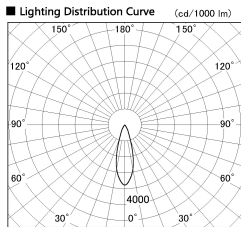

Item no. CD011-2830WW8530D

Series Name: Ceiling Light (Deep Cone)

White Reflector

Installation	Direct mount
Type	Ceiling Light (Deep Cone)
Fixture wattage	28.5W
Beam angle	30 deg
Color Temp.	3000K
CRI	Ra>85
Luminous	2095 lm
Body	Die-cast aluminum alloy
Body finish	White
Trim finish	White
Reflector finish	White
IP Rate	IP20
Light source	COB module
Input Voltage	AC220~240V
Dimming Type	Non-Dimmable
Certificate	CE, CCC
Cut Hole	N/A

Weight	
42.8W	2.6kg
36.0W	2.4kg
28.5W	2.4kg