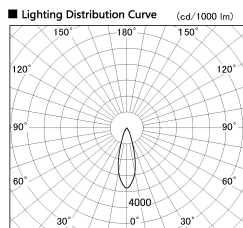

Item no. CD011-2830WW8530D

Series Name: Ceiling Light (Deep Cone)

White Reflector

Installation	Direct mount
Type	
Fixture wattage	28.5W
Beam angle	30 deg
Color Temp.	3000K
CRI	Ra>85
Luminous	2095 lm
Body	Die-cast aluminum alloy
Body finish	White
Trim finish	White
Reflector finish	White
IP Rate	IP20
Light source	COB module
Input Voltage	AC220~240V
Dimming Type	Non-Dimmable
Certificate	CE, CCC
Cut Hole	N/A

Weight	
42.8W	2.6kg
36.0W	2.4kg
28.5W	2.4kg