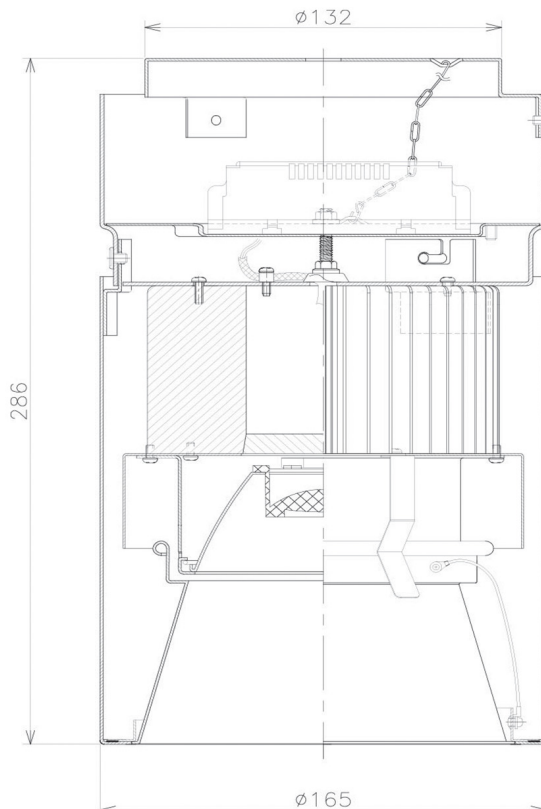

Item no. CD011-2830WW8530D

Series Name: Ceiling Light (Deep Cone)

White Reflector

Installation	Direct mount
Type	Ceiling Light (Deep Cone)
Fixture wattage	28.5W
Beam angle	30 deg
Color Temp.	3000K
CRI	Ra>85
Luminous	2095 lm
Body	Die-cast aluminum alloy
Body finish	White
Trim finish	White
Reflector finish	White
IP Rate	IP20
Light source	COB module
Input Voltage	AC220~240V
Dimming Type	Non-Dimmable
Certificate	CE, CCC
Cut Hole	N/A

Weight	
42.8W	2.6kg
36.0W	2.4kg
28.5W	2.4kg