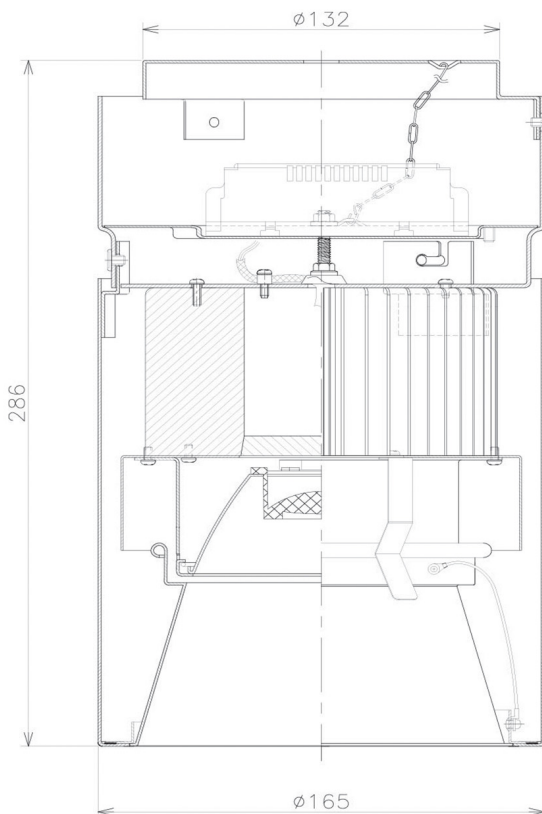

Item no. CD011-2830WW8530D

Series Name: Ceiling Light (Deep Cone)

White Reflector

Installation	Direct mount
Type	
Fixture wattage	28.5W
Beam angle	30 deg
Color Temp.	3000K
CRI	Ra>85
Luminous	2095 lm
Body	Die-cast aluminum alloy
Body finish	White
Trim finish	White
Reflector finish	White
IP Rate	IP20
Light source	COB module
Input Voltage	AC220~240V
Dimming Type	Non-Dimmable
Certificate	CE, CCC
Cut Hole	N/A

Weight	
42.8W	2.6kg
36.0W	2.4kg
28.5W	2.4kg