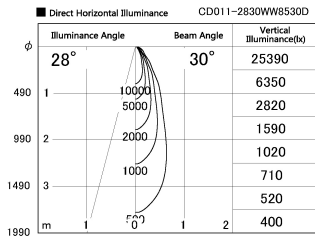

Item no. CD011-2830WW8530D

Series Name: Ceiling Light (Deep Cone)

White Reflector

Installation	Direct mount
Type	Ceiling Light (Deep Cone)
Fixture wattage	28.5W
Beam angle	30 deg
Color Temp.	3000K
CRI	Ra>85
Luminous	2095 lm
Body	Die-cast aluminum alloy
Body finish	White
Trim finish	White
Reflector finish	White
IP Rate	IP20
Light source	COB module
Input Voltage	AC220~240V
Dimming Type	Non-Dimmable
Certificate	CE, CCC
Cut Hole	N/A

Weight	
42.8W	2.6kg
36.0W	2.4kg
28.5W	2.4kg