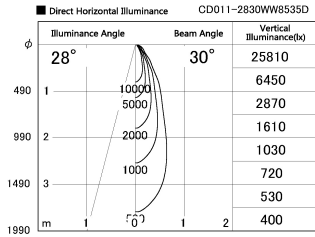

Item no. CD011-2830WW8535D

Series Name: Ceiling Light (Deep Cone)

White Reflector

Installation	Direct mount
Type	Ceiling Light (Deep Cone)
Fixture wattage	28.5W
Beam angle	30 deg
Color Temp.	3500K
CRI	Ra>85
Luminous	2129 lm
Body	Die-cast aluminum alloy
Body finish	White
Trim finish	White
Reflector finish	White
IP Rate	IP20
Light source	COB module
Input Voltage	AC220~240V
Dimming Type	Non-Dimmable
Certificate	CE, CCC
Cut Hole	N/A

Weight	
42.8W	2.6kg
36.0W	2.4kg
28.5W	2.4kg