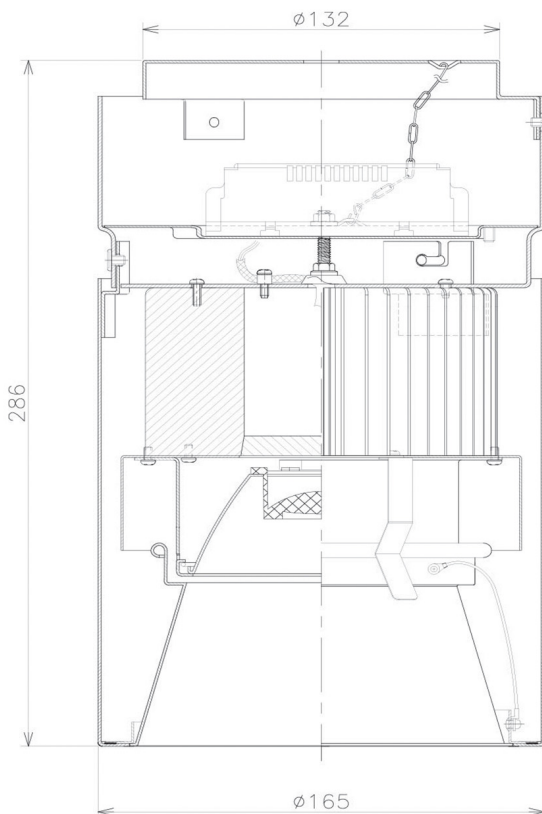

Item no. CD011-2830WW8535D

Series Name: Ceiling Light (Deep Cone)

White Reflector

Installation	Direct mount
Type	
Fixture wattage	28.5W
Beam angle	30 deg
Color Temp.	3500K
CRI	Ra>85
Luminous	2129 lm
Body	Die-cast aluminum alloy
Body finish	White
Trim finish	White
Reflector finish	White
IP Rate	IP20
Light source	COB module
Input Voltage	AC220~240V
Dimming Type	Non-Dimmable
Certificate	CE, CCC
Cut Hole	N/A

Weight	
42.8W	2.6kg
36.0W	2.4kg
28.5W	2.4kg