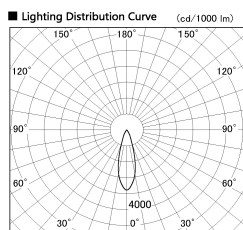

Item no. CD011-2830WW8535D

Series Name: Ceiling Light (Deep Cone)

White Reflector

Installation	Direct mount
Type	
Fixture wattage	28.5W
Beam angle	30 deg
Color Temp.	3500K
CRI	Ra>85
Luminous	2129 lm
Body	Die-cast aluminum alloy
Body finish	White
Trim finish	White
Reflector finish	White
IP Rate	IP20
Light source	COB module
Input Voltage	AC220~240V
Dimming Type	Non-Dimmable
Certificate	CE, CCC
Cut Hole	N/A

Weight	
42.8W	2.6kg
36.0W	2.4kg
28.5W	2.4kg