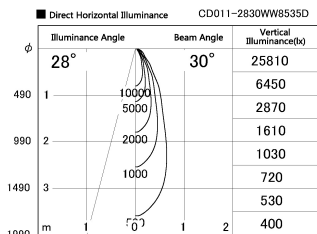

Item no. CD011-2830WW8535D

Series Name: Ceiling Light (Deep Cone)

White Reflector

Installation	Direct mount
Type	
Fixture wattage	28.5W
Beam angle	30 deg
Color Temp.	3500K
CRI	Ra>85
Luminous	2129 lm
Body	Die-cast aluminum alloy
Body finish	White
Trim finish	White
Reflector finish	White
IP Rate	IP20
Light source	COB module
Input Voltage	AC220~240V
Dimming Type	Non-Dimmable
Certificate	CE, CCC
Cut Hole	N/A

Weight	
42.8W	2.6kg
36.0W	2.4kg
28.5W	2.4kg