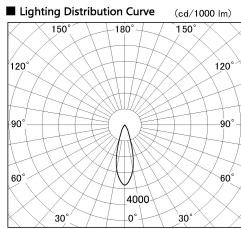

Item no. CD011-2830WW8535D

Series Name: Ceiling Light (Deep Cone)

White Reflector

Installation	Direct mount
Type	Ceiling Light (Deep Cone)
Fixture wattage	28.5W
Beam angle	30 deg
Color Temp.	3500K
CRI	Ra>85
Luminous	2129 lm
Body	Die-cast aluminum alloy
Body finish	White
Trim finish	White
Reflector finish	White
IP Rate	IP20
Light source	COB module
Input Voltage	AC220~240V
Dimming Type	Non-Dimmable
Certificate	CE, CCC
Cut Hole	N/A

Weight	
42.8W	2.6kg
36.0W	2.4kg
28.5W	2.4kg