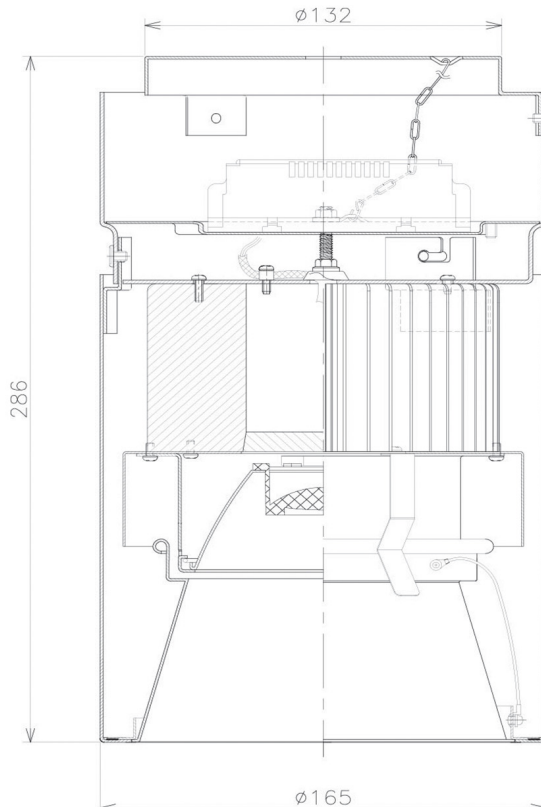

Item no. CD011-2830WW8535D

Series Name: Ceiling Light (Deep Cone)

White Reflector

Installation	Direct mount
Type	Ceiling Light (Deep Cone)
Fixture wattage	28.5W
Beam angle	30 deg
Color Temp.	3500K
CRI	Ra>85
Luminous	2129 lm
Body	Die-cast aluminum alloy
Body finish	White
Trim finish	White
Reflector finish	White
IP Rate	IP20
Light source	COB module
Input Voltage	AC220~240V
Dimming Type	Non-Dimmable
Certificate	CE, CCC
Cut Hole	N/A

Weight	
42.8W	2.6kg
36.0W	2.4kg
28.5W	2.4kg