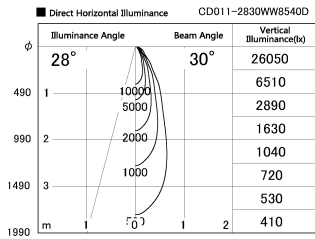

Item no. CD011-2830WW8540D

Series Name: Ceiling Light (Deep Cone)

White Reflector

Installation	Direct mount
Type	Ceiling Light (Deep Cone)
Fixture wattage	28.5W
Beam angle	30 deg
Color Temp.	4000K
CRI	Ra>85
Luminous	2149 lm
Body	Die-cast aluminum alloy
Body finish	White
Trim finish	White
Reflector finish	White
IP Rate	IP20
Light source	COB module
Input Voltage	AC220~240V
Dimming Type	Non-Dimmable
Certificate	CE, CCC
Cut Hole	N/A

Weight	
42.8W	2.6kg
36.0W	2.4kg
28.5W	2.4kg