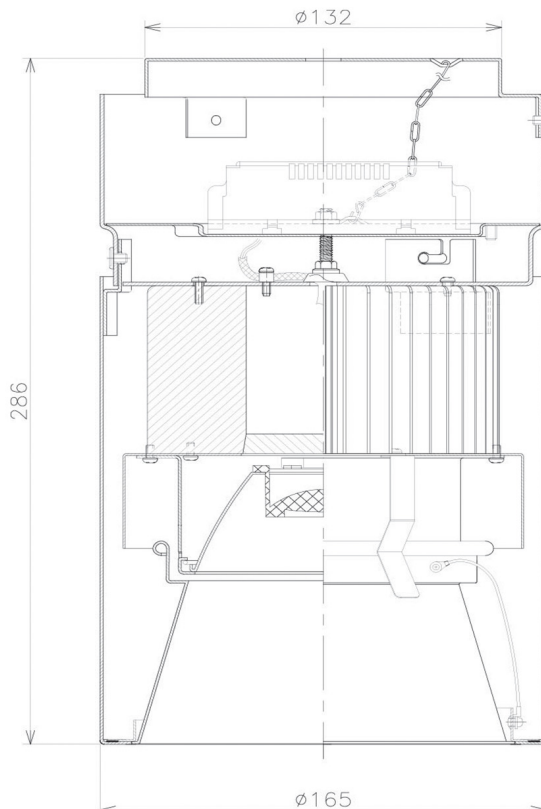

Item no. CD011-2830WW8540D

Series Name: Ceiling Light (Deep Cone)

White Reflector

Installation	Direct mount
Type	Ceiling Light (Deep Cone)
Fixture wattage	28.5W
Beam angle	30 deg
Color Temp.	4000K
CRI	Ra>85
Luminous	2149 lm
Body	Die-cast aluminum alloy
Body finish	White
Trim finish	White
Reflector finish	White
IP Rate	IP20
Light source	COB module
Input Voltage	AC220~240V
Dimming Type	Non-Dimmable
Certificate	CE, CCC
Cut Hole	N/A

Weight	
42.8W	2.6kg
36.0W	2.4kg
28.5W	2.4kg