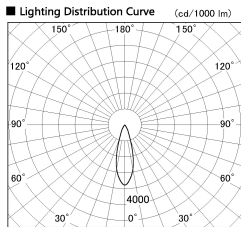

Item no. CD011-2830WW8540D

Series Name: Ceiling Light (Deep Cone)

White Reflector

Installation	Direct mount
Type	Ceiling Light (Deep Cone)
Fixture wattage	28.5W
Beam angle	30 deg
Color Temp.	4000K
CRI	Ra>85
Luminous	2149 lm
Body	Die-cast aluminum alloy
Body finish	White
Trim finish	White
Reflector finish	White
IP Rate	IP20
Light source	COB module
Input Voltage	AC220~240V
Dimming Type	Non-Dimmable
Certificate	CE, CCC
Cut Hole	N/A

Weight	
42.8W	2.6kg
36.0W	2.4kg
28.5W	2.4kg