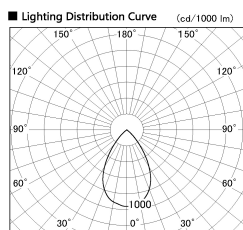

Item no. CD011-2850DW8527D

Series Name: Ceiling Light (Deep Cone)

Dark Mirror Reflector

Installation	Direct mount
Type	
Fixture wattage	28.5W
Beam angle	65 deg
Color Temp.	2700K
CRI	Ra>85
Luminous	1960 lm
Body	Die-cast aluminum alloy
Body finish	White
Trim finish	White
Reflector finish	Dark Mirror
IP Rate	IP20
Light source	COB module
Input Voltage	AC220~240V
Dimming Type	Non-Dimmable
Certificate	CE, CCC
Cut Hole	N/A

Weight	
42.8W	2.6kg
36.0W	2.4kg
28.5W	2.4kg