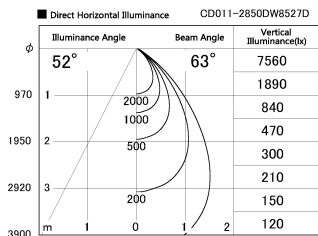

Item no. CD011-2850DW8527D

Series Name: Ceiling Light (Deep Cone)

Dark Mirror Reflector

Installation	Direct mount
Type	Ceiling Light (Deep Cone)
Fixture wattage	28.5W
Beam angle	65 deg
Color Temp.	2700K
CRI	Ra>85
Luminous	1960 lm
Body	Die-cast aluminum alloy
Body finish	White
Trim finish	White
Reflector finish	Dark Mirror
IP Rate	IP20
Light source	COB module
Input Voltage	AC220~240V
Dimming Type	Non-Dimmable
Certificate	CE, CCC
Cut Hole	N/A

Weight	
42.8W	2.6kg
36.0W	2.4kg
28.5W	2.4kg