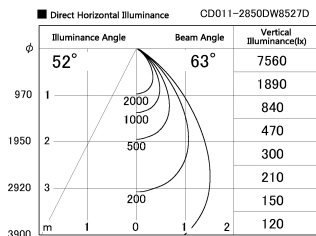

Item no. CD011-2850DW8527D

Series Name: Ceiling Light (Deep Cone)

Dark Mirror Reflector

Installation	Direct mount
Type	
Fixture wattage	28.5W
Beam angle	65 deg
Color Temp.	2700K
CRI	Ra>85
Luminous	1960 lm
Body	Die-cast aluminum alloy
Body finish	White
Trim finish	White
Reflector finish	Dark Mirror
IP Rate	IP20
Light source	COB module
Input Voltage	AC220~240V
Dimming Type	Non-Dimmable
Certificate	CE, CCC
Cut Hole	N/A

Weight	
42.8W	2.6kg
36.0W	2.4kg
28.5W	2.4kg