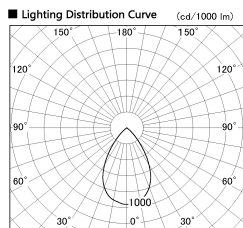

Item no. CD011-2850DW8527D

Series Name: Ceiling Light (Deep Cone)

Dark Mirror Reflector

Installation	Direct mount
Type	Ceiling Light (Deep Cone)
Fixture wattage	28.5W
Beam angle	65 deg
Color Temp.	2700K
CRI	Ra>85
Luminous	1960 lm
Body	Die-cast aluminum alloy
Body finish	White
Trim finish	White
Reflector finish	Dark Mirror
IP Rate	IP20
Light source	COB module
Input Voltage	AC220~240V
Dimming Type	Non-Dimmable
Certificate	CE, CCC
Cut Hole	N/A

Weight	
42.8W	2.6kg
36.0W	2.4kg
28.5W	2.4kg