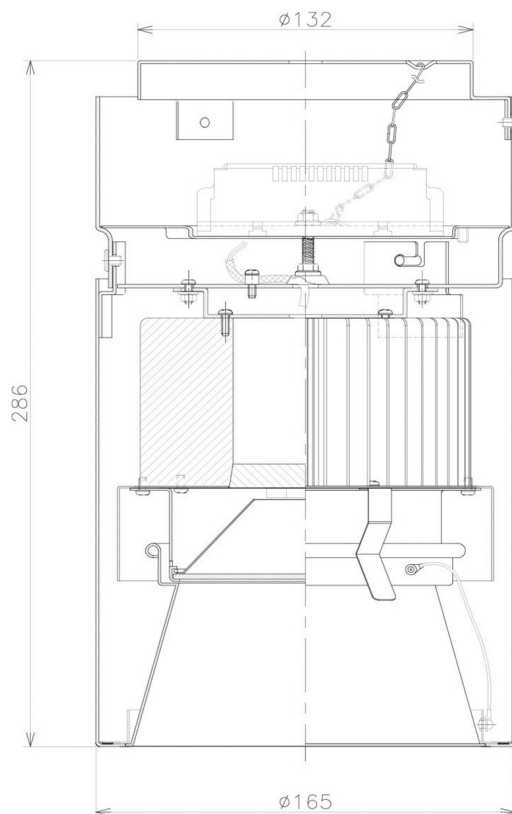

Item no. CD011-2850DW8527D

Series Name: Ceiling Light (Deep Cone)

Dark Mirror Reflector

Installation	Direct mount
Type	Ceiling Light (Deep Cone)
Fixture wattage	28.5W
Beam angle	65 deg
Color Temp.	2700K
CRI	Ra>85
Luminous	1960 lm
Body	Die-cast aluminum alloy
Body finish	White
Trim finish	White
Reflector finish	Dark Mirror
IP Rate	IP20
Light source	COB module
Input Voltage	AC220~240V
Dimming Type	Non-Dimmable
Certificate	CE, CCC
Cut Hole	N/A

Weight	
42.8W	2.6kg
36.0W	2.4kg
28.5W	2.4kg