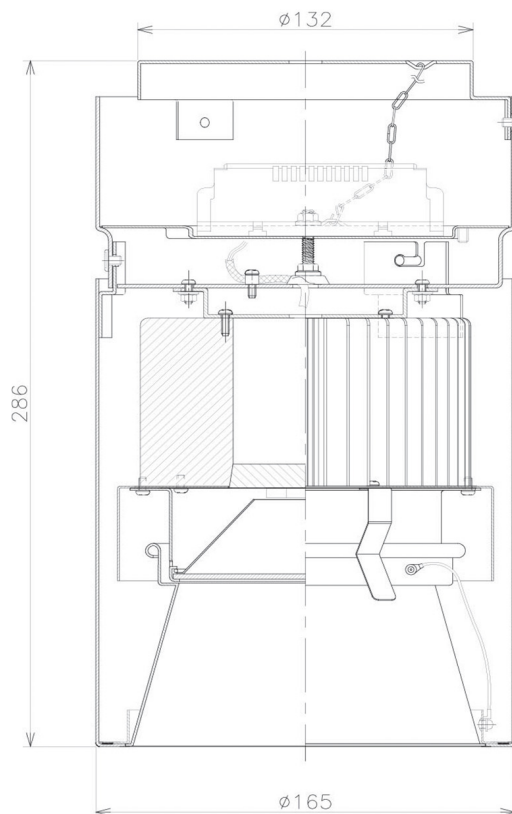

Item no. CD011-2850DW8527D

Series Name: Ceiling Light (Deep Cone)

Dark Mirror Reflector

Installation	Direct mount
Type	
Fixture wattage	28.5W
Beam angle	65 deg
Color Temp.	2700K
CRI	Ra>85
Luminous	1960 lm
Body	Die-cast aluminum alloy
Body finish	White
Trim finish	White
Reflector finish	Dark Mirror
IP Rate	IP20
Light source	COB module
Input Voltage	AC220~240V
Dimming Type	Non-Dimmable
Certificate	CE, CCC
Cut Hole	N/A

Weight	
42.8W	2.6kg
36.0W	2.4kg
28.5W	2.4kg