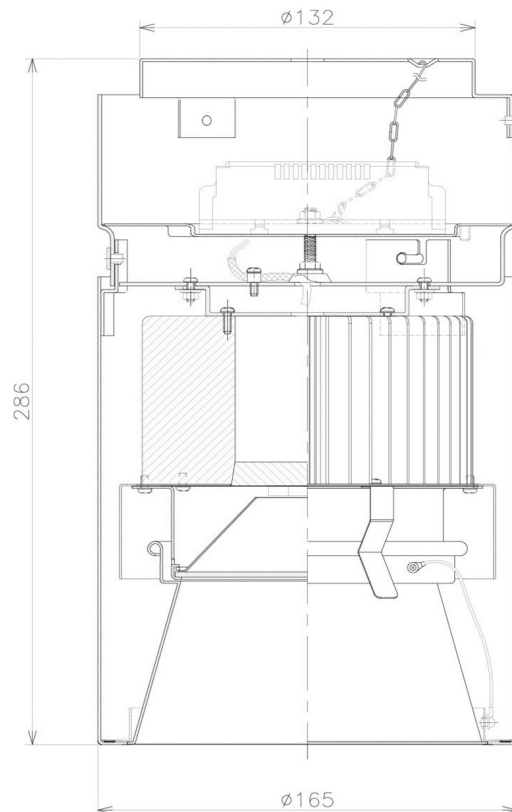

Item no. CD011-2850DW8530D

Series Name: Ceiling Light (Deep Cone)

Dark Mirror Reflector

Installation	Direct mount
Type	
Fixture wattage	28.5W
Beam angle	65 deg
Color Temp.	3000K
CRI	Ra>85
Luminous	2044 lm
Body	Die-cast aluminum alloy
Body finish	White
Trim finish	White
Reflector finish	Dark Mirror
IP Rate	IP20
Light source	COB module
Input Voltage	AC220~240V
Dimming Type	Non-Dimmable
Certificate	CE, CCC
Cut Hole	N/A

Weight	
42.8W	2.6kg
36.0W	2.4kg
28.5W	2.4kg