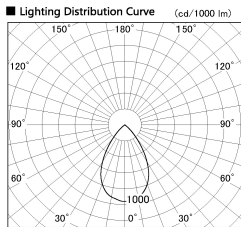

Item no. CD011-2850DW8530D

Series Name: Ceiling Light (Deep Cone)

Dark Mirror Reflector

Installation	Direct mount
Type	
Fixture wattage	28.5W
Beam angle	65 deg
Color Temp.	3000K
CRI	Ra>85
Luminous	2044 lm
Body	Die-cast aluminum alloy
Body finish	White
Trim finish	White
Reflector finish	Dark Mirror
IP Rate	IP20
Light source	COB module
Input Voltage	AC220~240V
Dimming Type	Non-Dimmable
Certificate	CE, CCC
Cut Hole	N/A

Weight	
42.8W	2.6kg
36.0W	2.4kg
28.5W	2.4kg