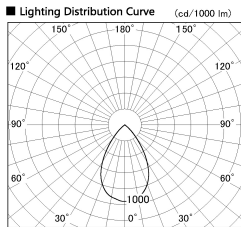

Item no. CD011-2850DW8530D

Series Name: Ceiling Light (Deep Cone)

Dark Mirror Reflector

Installation	Direct mount
Type	Ceiling Light (Deep Cone)
Fixture wattage	28.5W
Beam angle	65 deg
Color Temp.	3000K
CRI	Ra>85
Luminous	2044 lm
Body	Die-cast aluminum alloy
Body finish	White
Trim finish	White
Reflector finish	Dark Mirror
IP Rate	IP20
Light source	COB module
Input Voltage	AC220~240V
Dimming Type	Non-Dimmable
Certificate	CE, CCC
Cut Hole	N/A

Weight	
42.8W	2.6kg
36.0W	2.4kg
28.5W	2.4kg