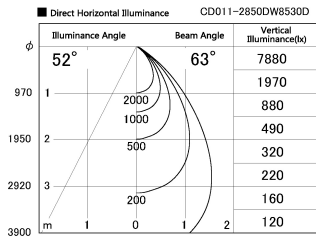

Item no. CD011-2850DW8530D

Series Name: Ceiling Light (Deep Cone)

Dark Mirror Reflector

Installation	Direct mount
Type	
Fixture wattage	28.5W
Beam angle	65 deg
Color Temp.	3000K
CRI	Ra>85
Luminous	2044 lm
Body	Die-cast aluminum alloy
Body finish	White
Trim finish	White
Reflector finish	Dark Mirror
IP Rate	IP20
Light source	COB module
Input Voltage	AC220~240V
Dimming Type	Non-Dimmable
Certificate	CE, CCC
Cut Hole	N/A

Weight	
42.8W	2.6kg
36.0W	2.4kg
28.5W	2.4kg