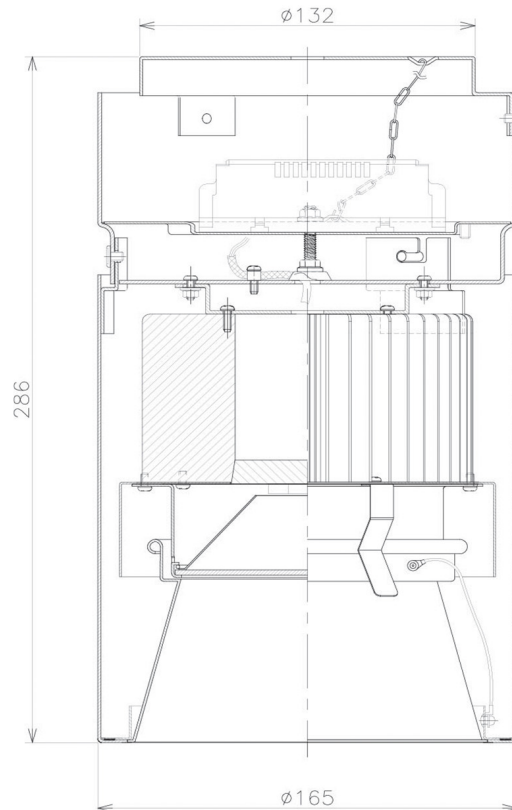

Item no. CD011-2850DW8530D

Series Name: Ceiling Light (Deep Cone)

Dark Mirror Reflector

Installation	Direct mount
Type	
Fixture wattage	28.5W
Beam angle	65 deg
Color Temp.	3000K
CRI	Ra>85
Luminous	2044 lm
Body	Die-cast aluminum alloy
Body finish	White
Trim finish	White
Reflector finish	Dark Mirror
IP Rate	IP20
Light source	COB module
Input Voltage	AC220~240V
Dimming Type	Non-Dimmable
Certificate	CE, CCC
Cut Hole	N/A

Weight	
42.8W	2.6kg
36.0W	2.4kg
28.5W	2.4kg