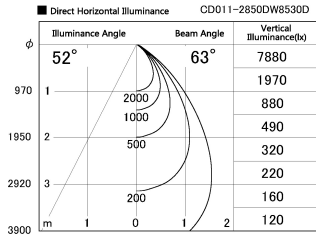

Item no. CD011-2850DW8530D

Series Name: Ceiling Light (Deep Cone)

Dark Mirror Reflector

Installation	Direct mount
Type	Ceiling Light (Deep Cone)
Fixture wattage	28.5W
Beam angle	65 deg
Color Temp.	3000K
CRI	Ra>85
Luminous	2044 lm
Body	Die-cast aluminum alloy
Body finish	White
Trim finish	White
Reflector finish	Dark Mirror
IP Rate	IP20
Light source	COB module
Input Voltage	AC220~240V
Dimming Type	Non-Dimmable
Certificate	CE, CCC
Cut Hole	N/A

Weight	
42.8W	2.6kg
36.0W	2.4kg
28.5W	2.4kg