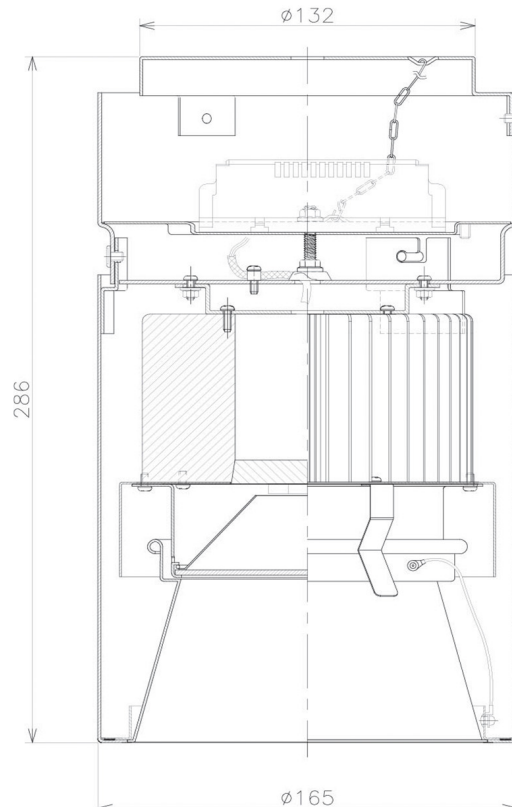

Item no. CD011-2850DW8530D

Series Name: Ceiling Light (Deep Cone)

Dark Mirror Reflector

Installation	Direct mount
Type	Ceiling Light (Deep Cone)
Fixture wattage	28.5W
Beam angle	65 deg
Color Temp.	3000K
CRI	Ra>85
Luminous	2044 lm
Body	Die-cast aluminum alloy
Body finish	White
Trim finish	White
Reflector finish	Dark Mirror
IP Rate	IP20
Light source	COB module
Input Voltage	AC220~240V
Dimming Type	Non-Dimmable
Certificate	CE, CCC
Cut Hole	N/A

Weight	
42.8W	2.6kg
36.0W	2.4kg
28.5W	2.4kg