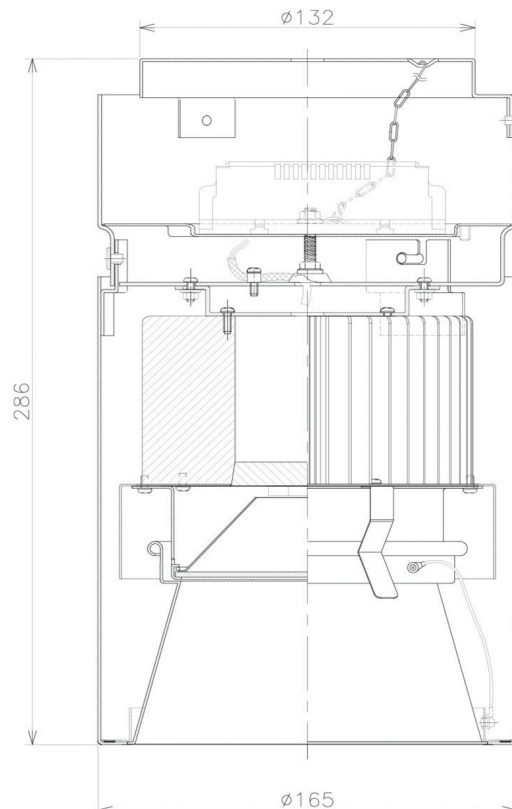

Item no. CD011-2850DW8535D

Series Name: Ceiling Light (Deep Cone)

Dark Mirror Reflector

Installation	Direct mount
Type	Ceiling Light (Deep Cone)
Fixture wattage	28.5W
Beam angle	65 deg
Color Temp.	3500K
CRI	Ra>85
Luminous	2077 lm
Body	Die-cast aluminum alloy
Body finish	White
Trim finish	White
Reflector finish	Dark Mirror
IP Rate	IP20
Light source	COB module
Input Voltage	AC220~240V
Dimming Type	Non-Dimmable
Certificate	CE, CCC
Cut Hole	N/A

Weight	
42.8W	2.6kg
36.0W	2.4kg
28.5W	2.4kg