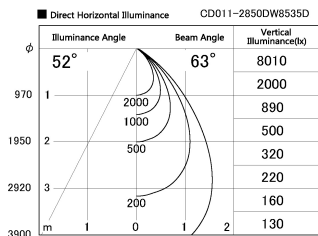

Item no. CD011-2850DW8535D

Series Name: Ceiling Light (Deep Cone)

Dark Mirror Reflector

Installation	Direct mount
Type	
Fixture wattage	28.5W
Beam angle	65 deg
Color Temp.	3500K
CRI	Ra>85
Luminous	2077 lm
Body	Die-cast aluminum alloy
Body finish	White
Trim finish	White
Reflector finish	Dark Mirror
IP Rate	IP20
Light source	COB module
Input Voltage	AC220~240V
Dimming Type	Non-Dimmable
Certificate	CE, CCC
Cut Hole	N/A

Weight	
42.8W	2.6kg
36.0W	2.4kg
28.5W	2.4kg