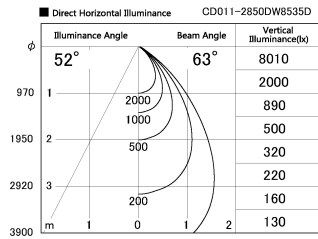

Item no. CD011-2850DW8535D

Series Name: Ceiling Light (Deep Cone)

Dark Mirror Reflector

Installation	Direct mount
Type	Ceiling Light (Deep Cone)
Fixture wattage	28.5W
Beam angle	65 deg
Color Temp.	3500K
CRI	Ra>85
Luminous	2077 lm
Body	Die-cast aluminum alloy
Body finish	White
Trim finish	White
Reflector finish	Dark Mirror
IP Rate	IP20
Light source	COB module
Input Voltage	AC220~240V
Dimming Type	Non-Dimmable
Certificate	CE, CCC
Cut Hole	N/A

Weight	
42.8W	2.6kg
36.0W	2.4kg
28.5W	2.4kg