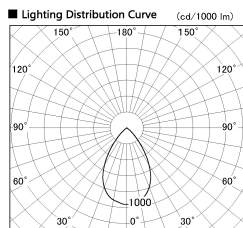

Item no. CD011-2850DW8535D

Series Name: Ceiling Light (Deep Cone)

Dark Mirror Reflector

Installation	Direct mount
Type	
Fixture wattage	28.5W
Beam angle	65 deg
Color Temp.	3500K
CRI	Ra>85
Luminous	2077 lm
Body	Die-cast aluminum alloy
Body finish	White
Trim finish	White
Reflector finish	Dark Mirror
IP Rate	IP20
Light source	COB module
Input Voltage	AC220~240V
Dimming Type	Non-Dimmable
Certificate	CE, CCC
Cut Hole	N/A

Weight	
42.8W	2.6kg
36.0W	2.4kg
28.5W	2.4kg