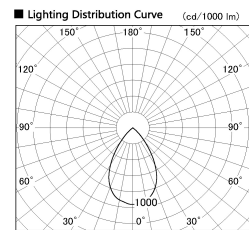

Item no. CD011-2850DW8535D

Series Name: Ceiling Light (Deep Cone)

Dark Mirror Reflector

Installation	Direct mount
Type	Ceiling Light (Deep Cone)
Fixture wattage	28.5W
Beam angle	65 deg
Color Temp.	3500K
CRI	Ra>85
Luminous	2077 lm
Body	Die-cast aluminum alloy
Body finish	White
Trim finish	White
Reflector finish	Dark Mirror
IP Rate	IP20
Light source	COB module
Input Voltage	AC220~240V
Dimming Type	Non-Dimmable
Certificate	CE, CCC
Cut Hole	N/A

Weight	
42.8W	2.6kg
36.0W	2.4kg
28.5W	2.4kg