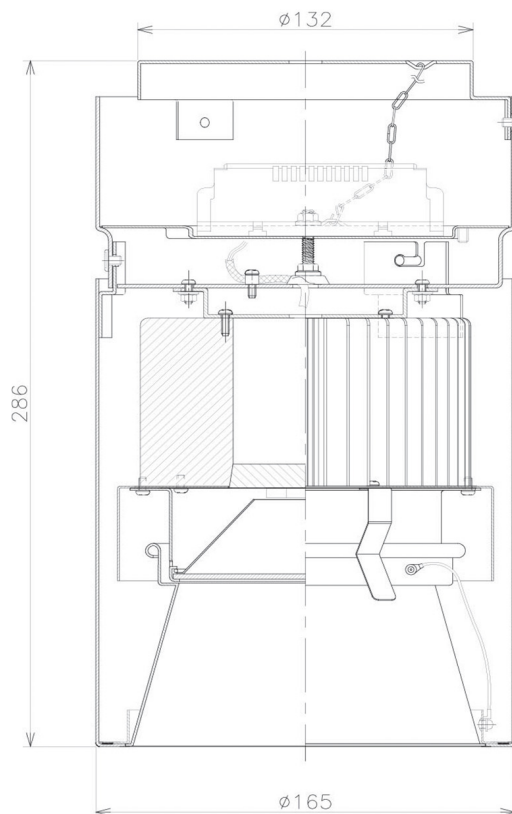

Item no. CD011-2850DW8535D

Series Name: Ceiling Light (Deep Cone)

Dark Mirror Reflector

Installation	Direct mount
Type	
Fixture wattage	28.5W
Beam angle	65 deg
Color Temp.	3500K
CRI	Ra>85
Luminous	2077 lm
Body	Die-cast aluminum alloy
Body finish	White
Trim finish	White
Reflector finish	Dark Mirror
IP Rate	IP20
Light source	COB module
Input Voltage	AC220~240V
Dimming Type	Non-Dimmable
Certificate	CE, CCC
Cut Hole	N/A

Weight	
42.8W	2.6kg
36.0W	2.4kg
28.5W	2.4kg