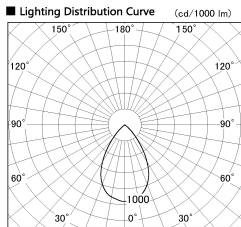

Item no. CD011-2850DW8540D

Series Name: Ceiling Light (Deep Cone)

Dark Mirror Reflector

Installation	Direct mount
Type	
Fixture wattage	28.5W
Beam angle	65 deg
Color Temp.	4000K
CRI	Ra>85
Luminous	2096 lm
Body	Die-cast aluminum alloy
Body finish	White
Trim finish	White
Reflector finish	Dark Mirror
IP Rate	IP20
Light source	COB module
Input Voltage	AC220~240V
Dimming Type	Non-Dimmable
Certificate	CE, CCC
Cut Hole	N/A

Weight	
42.8W	2.6kg
36.0W	2.4kg
28.5W	2.4kg