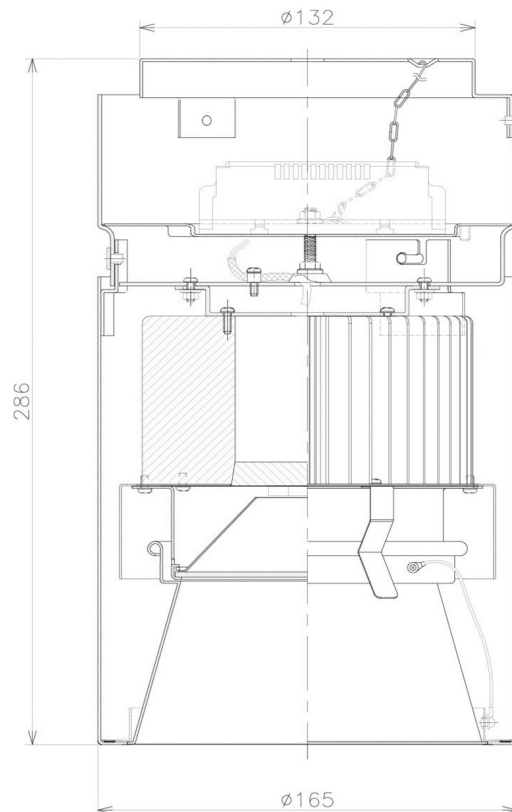

Item no. CD011-2850DW8540D

Series Name: Ceiling Light (Deep Cone)

Dark Mirror Reflector

Installation	Direct mount
Type	
Fixture wattage	28.5W
Beam angle	65 deg
Color Temp.	4000K
CRI	Ra>85
Luminous	2096 lm
Body	Die-cast aluminum alloy
Body finish	White
Trim finish	White
Reflector finish	Dark Mirror
IP Rate	IP20
Light source	COB module
Input Voltage	AC220~240V
Dimming Type	Non-Dimmable
Certificate	CE, CCC
Cut Hole	N/A

Weight	
42.8W	2.6kg
36.0W	2.4kg
28.5W	2.4kg