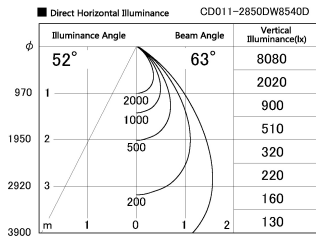

Item no. CD011-2850DW8540D

Series Name: Ceiling Light (Deep Cone)

Dark Mirror Reflector

Installation	Direct mount
Type	
Fixture wattage	28.5W
Beam angle	65 deg
Color Temp.	4000K
CRI	Ra>85
Luminous	2096 lm
Body	Die-cast aluminum alloy
Body finish	White
Trim finish	White
Reflector finish	Dark Mirror
IP Rate	IP20
Light source	COB module
Input Voltage	AC220~240V
Dimming Type	Non-Dimmable
Certificate	CE, CCC
Cut Hole	N/A

Weight	
42.8W	2.6kg
36.0W	2.4kg
28.5W	2.4kg