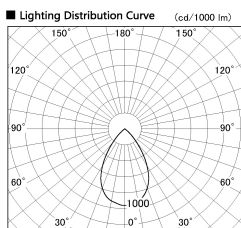

Item no. CD011-2850MW8527D

Series Name: Ceiling Light (Deep Cone)

Installation	Direct mount
Type	Ceiling Light (Deep Cone)
Fixture wattage	28.5W
Beam angle	65 deg
Color Temp.	2700K
CRI	Ra>85
Luminous	2063 lm
Body	Die-cast aluminum alloy
Body finish	White
Trim finish	White
Reflector finish	Mirror
IP Rate	IP20
Light source	COB module
Input Voltage	AC220~240V
Dimming Type	Non-Dimmable
Certificate	CE, CCC
Cut Hole	N/A

Weight	
42.8W	2.6kg
36.0W	2.4kg
28.5W	2.4kg