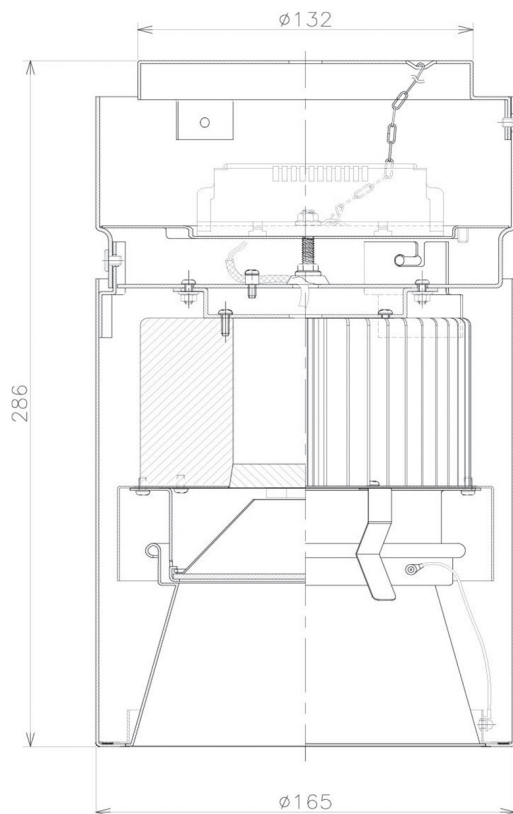

Item no. CD011-2850MW8527D

Series Name: Ceiling Light (Deep Cone)

| | |
|------------------|-------------------------|
| Installation | Direct mount |
| Type | |
| Fixture wattage | 28.5W |
| Beam angle | 65 deg |
| Color Temp. | 2700K |
| CRI | Ra>85 |
| Luminous | 2063 lm |
| Body | Die-cast aluminum alloy |
| Body finish | White |
| Trim finish | White |
| Reflector finish | Mirror |
| IP Rate | IP20 |
| Light source | COB module |
| Input Voltage | AC220~240V |
| Dimming Type | Non-Dimmable |
| Certificate | CE, CCC |
| Cut Hole | N/A |

| Weight | |
|--------|-------|
| 42.8W | 2.6kg |
| 36.0W | 2.4kg |
| 28.5W | 2.4kg |