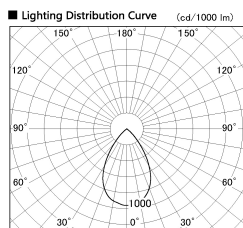

Item no. CD011-2850MW8527D

Series Name: Ceiling Light (Deep Cone)

| | |
|------------------|-------------------------|
| Installation | Direct mount |
| Type | |
| Fixture wattage | 28.5W |
| Beam angle | 65 deg |
| Color Temp. | 2700K |
| CRI | Ra>85 |
| Luminous | 2063 lm |
| Body | Die-cast aluminum alloy |
| Body finish | White |
| Trim finish | White |
| Reflector finish | Mirror |
| IP Rate | IP20 |
| Light source | COB module |
| Input Voltage | AC220~240V |
| Dimming Type | Non-Dimmable |
| Certificate | CE, CCC |
| Cut Hole | N/A |

| Weight | |
|--------|-------|
| 42.8W | 2.6kg |
| 36.0W | 2.4kg |
| 28.5W | 2.4kg |