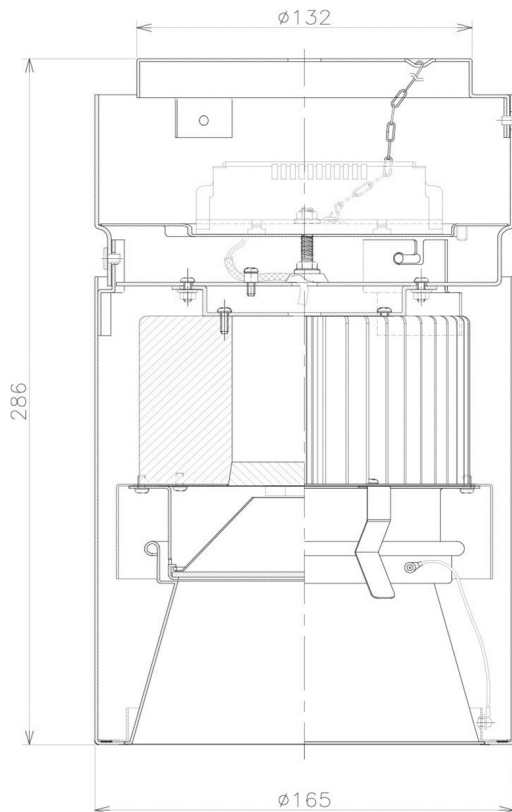

Item no. CD011-2850MW8527D

Series Name: Ceiling Light (Deep Cone)

Installation	Direct mount
Type	Ceiling Light (Deep Cone)
Fixture wattage	28.5W
Beam angle	65 deg
Color Temp.	2700K
CRI	Ra>85
Luminous	2063 lm
Body	Die-cast aluminum alloy
Body finish	White
Trim finish	White
Reflector finish	Mirror
IP Rate	IP20
Light source	COB module
Input Voltage	AC220~240V
Dimming Type	Non-Dimmable
Certificate	CE, CCC
Cut Hole	N/A

Weight	
42.8W	2.6kg
36.0W	2.4kg
28.5W	2.4kg