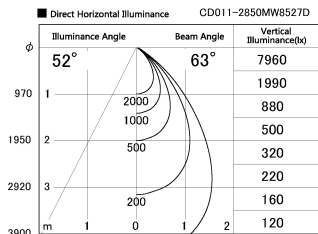

Item no. CD011-2850MW8527D

Series Name: Ceiling Light (Deep Cone)

Installation	Direct mount
Type	Ceiling Light (Deep Cone)
Fixture wattage	28.5W
Beam angle	65 deg
Color Temp.	2700K
CRI	Ra>85
Luminous	2063 lm
Body	Die-cast aluminum alloy
Body finish	White
Trim finish	White
Reflector finish	Mirror
IP Rate	IP20
Light source	COB module
Input Voltage	AC220~240V
Dimming Type	Non-Dimmable
Certificate	CE, CCC
Cut Hole	N/A

Weight	
42.8W	2.6kg
36.0W	2.4kg
28.5W	2.4kg