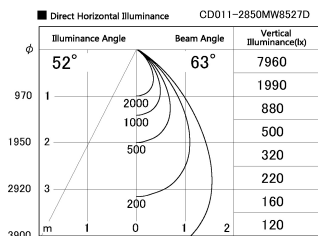

Item no. CD011-2850MW8527D

Series Name: Ceiling Light (Deep Cone)

| | |
|------------------|-------------------------|
| Installation | Direct mount |
| Type | |
| Fixture wattage | 28.5W |
| Beam angle | 65 deg |
| Color Temp. | 2700K |
| CRI | Ra>85 |
| Luminous | 2063 lm |
| Body | Die-cast aluminum alloy |
| Body finish | White |
| Trim finish | White |
| Reflector finish | Mirror |
| IP Rate | IP20 |
| Light source | COB module |
| Input Voltage | AC220~240V |
| Dimming Type | Non-Dimmable |
| Certificate | CE, CCC |
| Cut Hole | N/A |

| Weight | |
|--------|-------|
| 42.8W | 2.6kg |
| 36.0W | 2.4kg |
| 28.5W | 2.4kg |