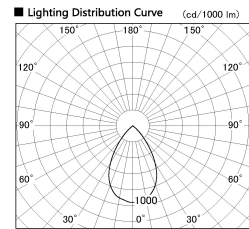

Item no. CD011-2850MW8530D

Series Name: Ceiling Light (Deep Cone)

Installation	Direct mount
Type	Ceiling Light (Deep Cone)
Fixture wattage	28.5W
Beam angle	65 deg
Color Temp.	3000K
CRI	Ra>85
Luminous	2151 lm
Body	Die-cast aluminum alloy
Body finish	White
Trim finish	White
Reflector finish	Mirror
IP Rate	IP20
Light source	COB module
Input Voltage	AC220~240V
Dimming Type	Non-Dimmable
Certificate	CE, CCC
Cut Hole	N/A

Weight	
42.8W	2.6kg
36.0W	2.4kg
28.5W	2.4kg