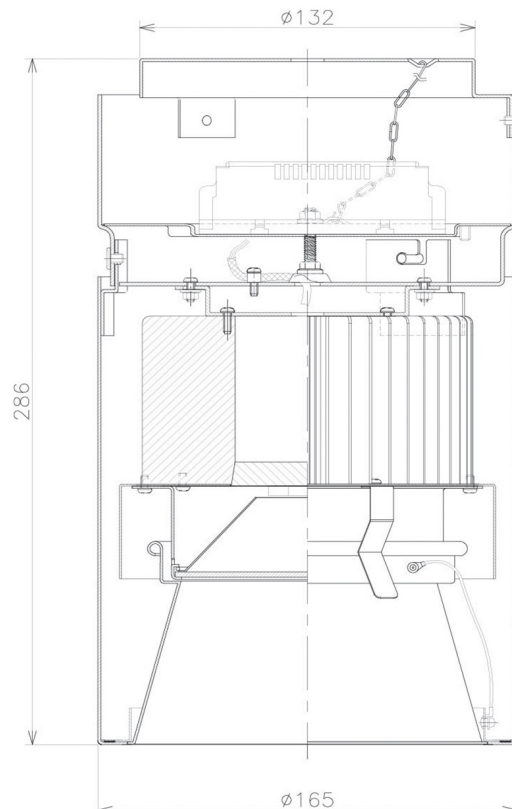

Item no. CD011-2850MW8530D

Series Name: Ceiling Light (Deep Cone)

Installation	Direct mount
Type	
Fixture wattage	28.5W
Beam angle	65 deg
Color Temp.	3000K
CRI	Ra>85
Luminous	2151 lm
Body	Die-cast aluminum alloy
Body finish	White
Trim finish	White
Reflector finish	Mirror
IP Rate	IP20
Light source	COB module
Input Voltage	AC220~240V
Dimming Type	Non-Dimmable
Certificate	CE, CCC
Cut Hole	N/A

Weight	
42.8W	2.6kg
36.0W	2.4kg
28.5W	2.4kg