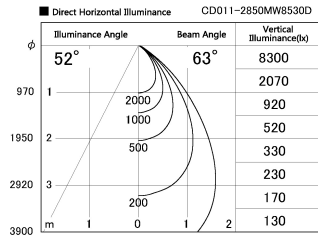

Item no. CD011-2850MW8530D

Series Name: Ceiling Light (Deep Cone)

Installation	Direct mount
Type	
Fixture wattage	28.5W
Beam angle	65 deg
Color Temp.	3000K
CRI	Ra>85
Luminous	2151 lm
Body	Die-cast aluminum alloy
Body finish	White
Trim finish	White
Reflector finish	Mirror
IP Rate	IP20
Light source	COB module
Input Voltage	AC220~240V
Dimming Type	Non-Dimmable
Certificate	CE, CCC
Cut Hole	N/A

Weight	
42.8W	2.6kg
36.0W	2.4kg
28.5W	2.4kg