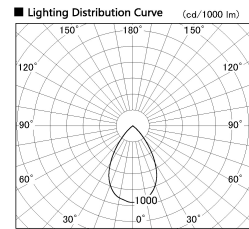

Item no. CD011-2850MW8530D

Series Name: Ceiling Light (Deep Cone)

Installation	Direct mount
Type	
Fixture wattage	28.5W
Beam angle	65 deg
Color Temp.	3000K
CRI	Ra>85
Luminous	2151 lm
Body	Die-cast aluminum alloy
Body finish	White
Trim finish	White
Reflector finish	Mirror
IP Rate	IP20
Light source	COB module
Input Voltage	AC220~240V
Dimming Type	Non-Dimmable
Certificate	CE, CCC
Cut Hole	N/A

Weight	
42.8W	2.6kg
36.0W	2.4kg
28.5W	2.4kg