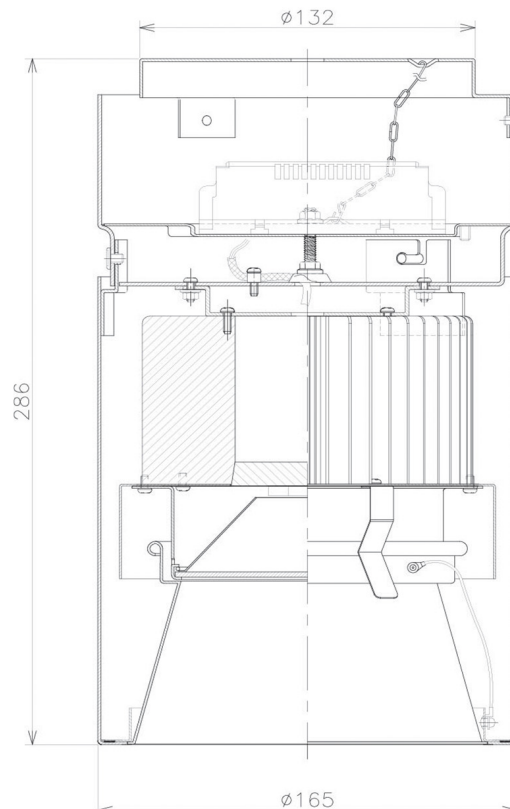

Item no. CD011-2850MW8530D

Series Name: Ceiling Light (Deep Cone)

Installation	Direct mount
Type	Ceiling Light (Deep Cone)
Fixture wattage	28.5W
Beam angle	65 deg
Color Temp.	3000K
CRI	Ra>85
Luminous	2151 lm
Body	Die-cast aluminum alloy
Body finish	White
Trim finish	White
Reflector finish	Mirror
IP Rate	IP20
Light source	COB module
Input Voltage	AC220~240V
Dimming Type	Non-Dimmable
Certificate	CE, CCC
Cut Hole	N/A

Weight	
42.8W	2.6kg
36.0W	2.4kg
28.5W	2.4kg