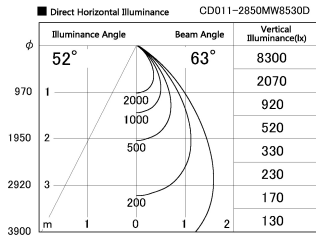

Item no. CD011-2850MW8530D

Series Name: Ceiling Light (Deep Cone)

Installation	Direct mount
Type	Ceiling Light (Deep Cone)
Fixture wattage	28.5W
Beam angle	65 deg
Color Temp.	3000K
CRI	Ra>85
Luminous	2151 lm
Body	Die-cast aluminum alloy
Body finish	White
Trim finish	White
Reflector finish	Mirror
IP Rate	IP20
Light source	COB module
Input Voltage	AC220~240V
Dimming Type	Non-Dimmable
Certificate	CE, CCC
Cut Hole	N/A

Weight	
42.8W	2.6kg
36.0W	2.4kg
28.5W	2.4kg