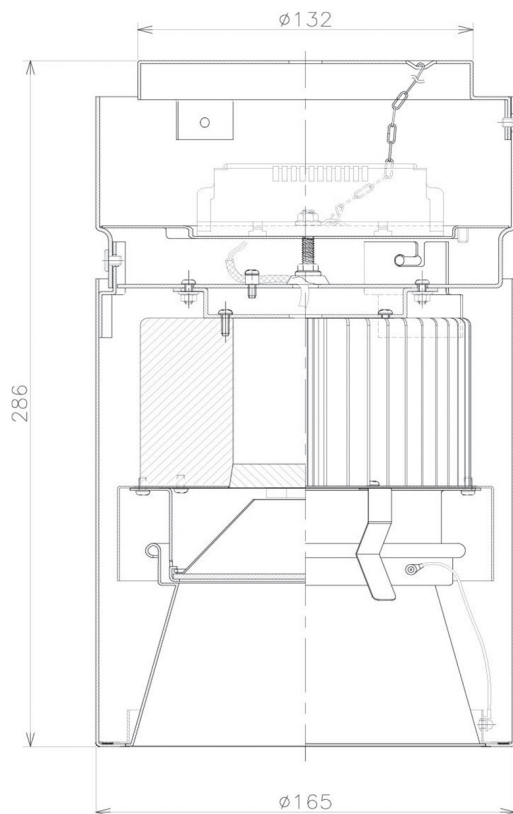

Item no. CD011-2850MW8535D

Series Name: Ceiling Light (Deep Cone)

Installation	Direct mount
Type	
Fixture wattage	28.5W
Beam angle	65 deg
Color Temp.	3500K
CRI	Ra>85
Luminous	2186 lm
Body	Die-cast aluminum alloy
Body finish	White
Trim finish	White
Reflector finish	Mirror
IP Rate	IP20
Light source	COB module
Input Voltage	AC220~240V
Dimming Type	Non-Dimmable
Certificate	CE, CCC
Cut Hole	N/A

Weight	
42.8W	2.6kg
36.0W	2.4kg
28.5W	2.4kg