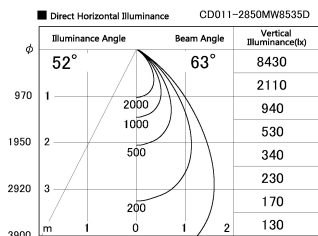

Item no. CD011-2850MW8535D

Series Name: Ceiling Light (Deep Cone)

Installation	Direct mount
Type	
Fixture wattage	28.5W
Beam angle	65 deg
Color Temp.	3500K
CRI	Ra>85
Luminous	2186 lm
Body	Die-cast aluminum alloy
Body finish	White
Trim finish	White
Reflector finish	Mirror
IP Rate	IP20
Light source	COB module
Input Voltage	AC220~240V
Dimming Type	Non-Dimmable
Certificate	CE, CCC
Cut Hole	N/A

Weight	
42.8W	2.6kg
36.0W	2.4kg
28.5W	2.4kg