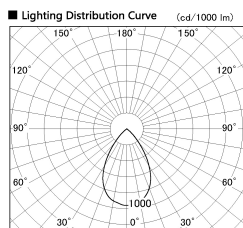

Item no. CD011-2850MW8535D

Series Name: Ceiling Light (Deep Cone)

Installation	Direct mount
Type	
Fixture wattage	28.5W
Beam angle	65 deg
Color Temp.	3500K
CRI	Ra>85
Luminous	2186 lm
Body	Die-cast aluminum alloy
Body finish	White
Trim finish	White
Reflector finish	Mirror
IP Rate	IP20
Light source	COB module
Input Voltage	AC220~240V
Dimming Type	Non-Dimmable
Certificate	CE, CCC
Cut Hole	N/A

Weight	
42.8W	2.6kg
36.0W	2.4kg
28.5W	2.4kg