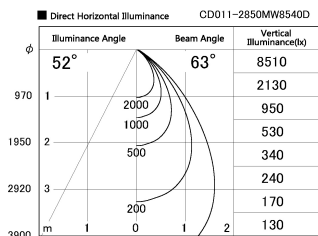

Item no. CD011-2850MW8540D

Series Name: Ceiling Light (Deep Cone)

Installation	Direct mount
Type	
Fixture wattage	28.5W
Beam angle	65 deg
Color Temp.	4000K
CRI	Ra>85
Luminous	2207 lm
Body	Die-cast aluminum alloy
Body finish	White
Trim finish	White
Reflector finish	Mirror
IP Rate	IP20
Light source	COB module
Input Voltage	AC220~240V
Dimming Type	Non-Dimmable
Certificate	CE, CCC
Cut Hole	N/A

Weight	
42.8W	2.6kg
36.0W	2.4kg
28.5W	2.4kg