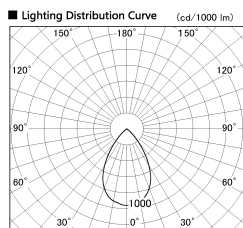

Item no. CD011-2850MW8540D

Series Name: Ceiling Light (Deep Cone)

Installation	Direct mount
Type	
Fixture wattage	28.5W
Beam angle	65 deg
Color Temp.	4000K
CRI	Ra>85
Luminous	2207 lm
Body	Die-cast aluminum alloy
Body finish	White
Trim finish	White
Reflector finish	Mirror
IP Rate	IP20
Light source	COB module
Input Voltage	AC220~240V
Dimming Type	Non-Dimmable
Certificate	CE, CCC
Cut Hole	N/A

Weight	
42.8W	2.6kg
36.0W	2.4kg
28.5W	2.4kg