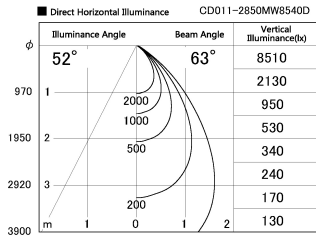

Item no. CD011-2850MW8540D

Series Name: Ceiling Light (Deep Cone)

Installation	Direct mount
Type	Ceiling Light (Deep Cone)
Fixture wattage	28.5W
Beam angle	65 deg
Color Temp.	4000K
CRI	Ra>85
Luminous	2207 lm
Body	Die-cast aluminum alloy
Body finish	White
Trim finish	White
Reflector finish	Mirror
IP Rate	IP20
Light source	COB module
Input Voltage	AC220~240V
Dimming Type	Non-Dimmable
Certificate	CE, CCC
Cut Hole	N/A

Weight	
42.8W	2.6kg
36.0W	2.4kg
28.5W	2.4kg