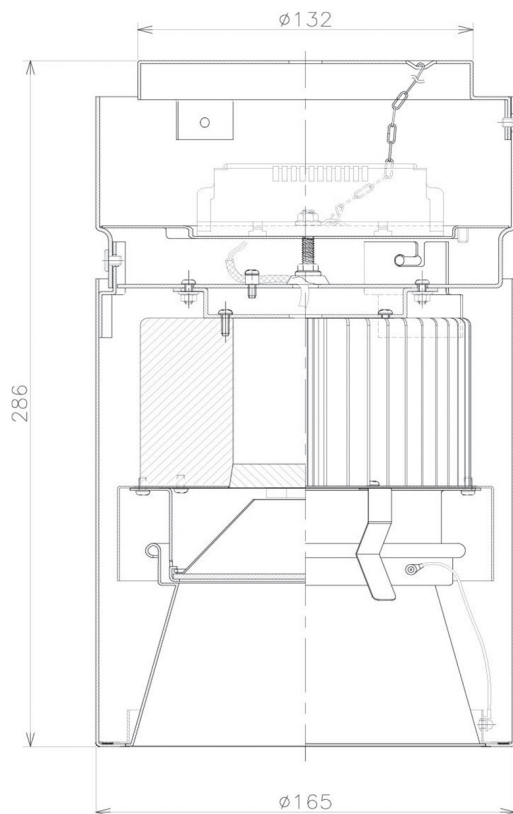

Item no. CD011-2850MW8540D

Series Name: Ceiling Light (Deep Cone)

Installation	Direct mount
Type	
Fixture wattage	28.5W
Beam angle	65 deg
Color Temp.	4000K
CRI	Ra>85
Luminous	2207 lm
Body	Die-cast aluminum alloy
Body finish	White
Trim finish	White
Reflector finish	Mirror
IP Rate	IP20
Light source	COB module
Input Voltage	AC220~240V
Dimming Type	Non-Dimmable
Certificate	CE, CCC
Cut Hole	N/A

Weight	
42.8W	2.6kg
36.0W	2.4kg
28.5W	2.4kg