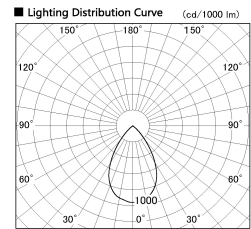

Item no. CD011-2850MW8540D

Series Name: Ceiling Light (Deep Cone)

Installation	Direct mount
Type	Ceiling Light (Deep Cone)
Fixture wattage	28.5W
Beam angle	65 deg
Color Temp.	4000K
CRI	Ra>85
Luminous	2207 lm
Body	Die-cast aluminum alloy
Body finish	White
Trim finish	White
Reflector finish	Mirror
IP Rate	IP20
Light source	COB module
Input Voltage	AC220~240V
Dimming Type	Non-Dimmable
Certificate	CE, CCC
Cut Hole	N/A

Weight	
42.8W	2.6kg
36.0W	2.4kg
28.5W	2.4kg