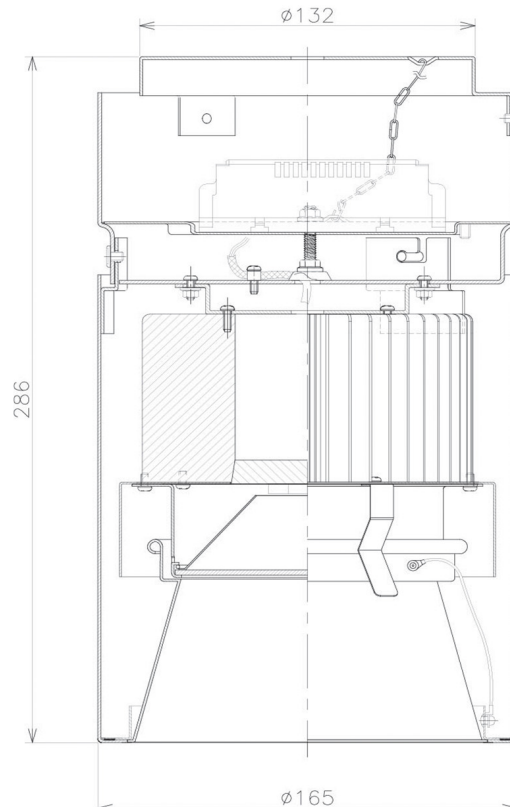

Item no. CD011-2850MW8540D

Series Name: Ceiling Light (Deep Cone)

Installation	Direct mount
Type	Ceiling Light (Deep Cone)
Fixture wattage	28.5W
Beam angle	65 deg
Color Temp.	4000K
CRI	Ra>85
Luminous	2207 lm
Body	Die-cast aluminum alloy
Body finish	White
Trim finish	White
Reflector finish	Mirror
IP Rate	IP20
Light source	COB module
Input Voltage	AC220~240V
Dimming Type	Non-Dimmable
Certificate	CE, CCC
Cut Hole	N/A

Weight	
42.8W	2.6kg
36.0W	2.4kg
28.5W	2.4kg