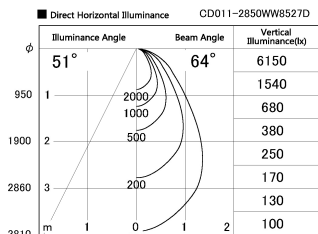

Item no. CD011-2850WW8527D

Series Name: Ceiling Light (Deep Cone)

White Reflector

Installation	Direct mount
Type	
Fixture wattage	28.5W
Beam angle	65 deg
Color Temp.	2700K
CRI	Ra>85
Luminous	1883 lm
Body	Die-cast aluminum alloy
Body finish	White
Trim finish	White
Reflector finish	White
IP Rate	IP20
Light source	COB module
Input Voltage	AC220~240V
Dimming Type	Non-Dimmable
Certificate	CE, CCC
Cut Hole	N/A

Weight	
42.8W	2.6kg
36.0W	2.4kg
28.5W	2.4kg