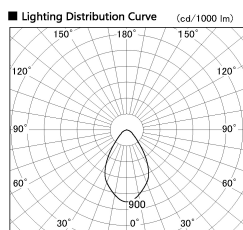

Item no. CD011-2850WW8527D

Series Name: Ceiling Light (Deep Cone)

White Reflector

Installation	Direct mount
Type	
Fixture wattage	28.5W
Beam angle	65 deg
Color Temp.	2700K
CRI	Ra>85
Luminous	1883 lm
Body	Die-cast aluminum alloy
Body finish	White
Trim finish	White
Reflector finish	White
IP Rate	IP20
Light source	COB module
Input Voltage	AC220~240V
Dimming Type	Non-Dimmable
Certificate	CE, CCC
Cut Hole	N/A

Weight	
42.8W	2.6kg
36.0W	2.4kg
28.5W	2.4kg