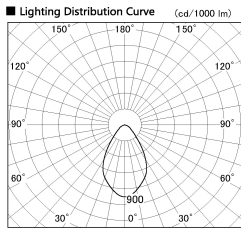

Item no. CD011-2850WW8527D

Series Name: Ceiling Light (Deep Cone)

White Reflector

Installation	Direct mount
Type	Ceiling Light (Deep Cone)
Fixture wattage	28.5W
Beam angle	65 deg
Color Temp.	2700K
CRI	Ra>85
Luminous	1883 lm
Body	Die-cast aluminum alloy
Body finish	White
Trim finish	White
Reflector finish	White
IP Rate	IP20
Light source	COB module
Input Voltage	AC220~240V
Dimming Type	Non-Dimmable
Certificate	CE, CCC
Cut Hole	N/A

Weight	
42.8W	2.6kg
36.0W	2.4kg
28.5W	2.4kg