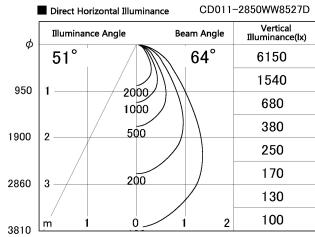

Item no. CD011-2850WW8527D

Series Name: Ceiling Light (Deep Cone)

White Reflector

Installation	Direct mount
Type	Ceiling Light (Deep Cone)
Fixture wattage	28.5W
Beam angle	65 deg
Color Temp.	2700K
CRI	Ra>85
Luminous	1883 lm
Body	Die-cast aluminum alloy
Body finish	White
Trim finish	White
Reflector finish	White
IP Rate	IP20
Light source	COB module
Input Voltage	AC220~240V
Dimming Type	Non-Dimmable
Certificate	CE, CCC
Cut Hole	N/A

Weight	
42.8W	2.6kg
36.0W	2.4kg
28.5W	2.4kg