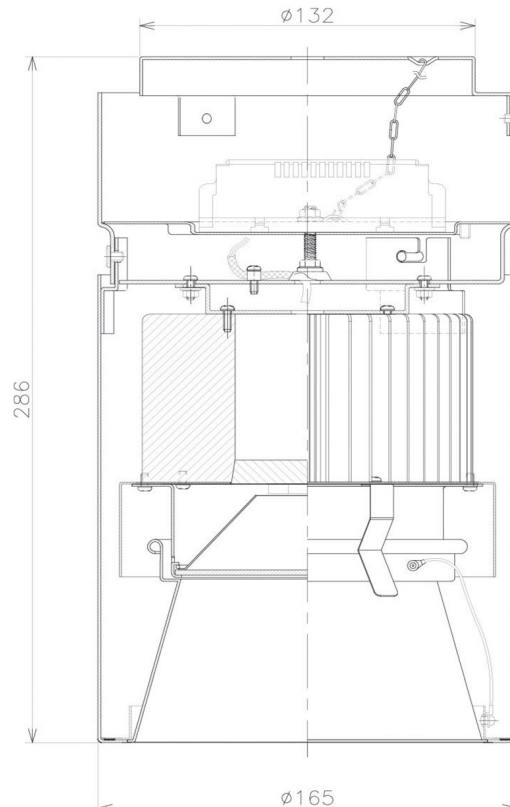

Item no. CD011-2850WW8527D

Series Name: Ceiling Light (Deep Cone)

White Reflector

Installation	Direct mount
Type	Ceiling Light (Deep Cone)
Fixture wattage	28.5W
Beam angle	65 deg
Color Temp.	2700K
CRI	Ra>85
Luminous	1883 lm
Body	Die-cast aluminum alloy
Body finish	White
Trim finish	White
Reflector finish	White
IP Rate	IP20
Light source	COB module
Input Voltage	AC220~240V
Dimming Type	Non-Dimmable
Certificate	CE, CCC
Cut Hole	N/A

Weight	
42.8W	2.6kg
36.0W	2.4kg
28.5W	2.4kg