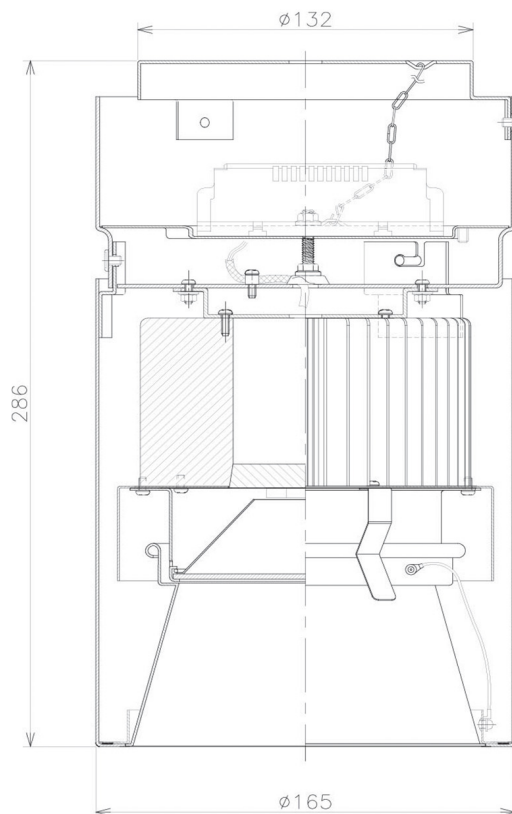

Item no. CD011-2850WW8527D

Series Name: Ceiling Light (Deep Cone)

White Reflector

Installation	Direct mount
Type	
Fixture wattage	28.5W
Beam angle	65 deg
Color Temp.	2700K
CRI	Ra>85
Luminous	1883 lm
Body	Die-cast aluminum alloy
Body finish	White
Trim finish	White
Reflector finish	White
IP Rate	IP20
Light source	COB module
Input Voltage	AC220~240V
Dimming Type	Non-Dimmable
Certificate	CE, CCC
Cut Hole	N/A

Weight	
42.8W	2.6kg
36.0W	2.4kg
28.5W	2.4kg