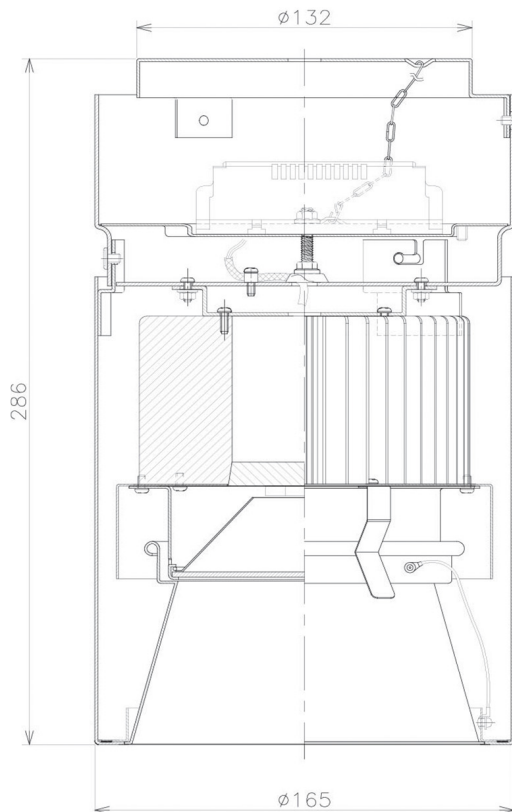

Item no. CD011-2850WW8530D

Series Name: Ceiling Light (Deep Cone)

White Reflector

Installation	Direct mount
Type	Ceiling Light (Deep Cone)
Fixture wattage	28.5W
Beam angle	65 deg
Color Temp.	3000K
CRI	Ra>85
Luminous	1963 lm
Body	Die-cast aluminum alloy
Body finish	White
Trim finish	White
Reflector finish	White
IP Rate	IP20
Light source	COB module
Input Voltage	AC220~240V
Dimming Type	Non-Dimmable
Certificate	CE, CCC
Cut Hole	N/A

Weight	
42.8W	2.6kg
36.0W	2.4kg
28.5W	2.4kg