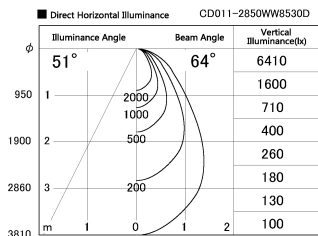

Item no. CD011-2850WW8530D

Series Name: Ceiling Light (Deep Cone)

White Reflector

Installation	Direct mount
Type	Ceiling Light (Deep Cone)
Fixture wattage	28.5W
Beam angle	65 deg
Color Temp.	3000K
CRI	Ra>85
Luminous	1963 lm
Body	Die-cast aluminum alloy
Body finish	White
Trim finish	White
Reflector finish	White
IP Rate	IP20
Light source	COB module
Input Voltage	AC220~240V
Dimming Type	Non-Dimmable
Certificate	CE, CCC
Cut Hole	N/A

Weight	
42.8W	2.6kg
36.0W	2.4kg
28.5W	2.4kg