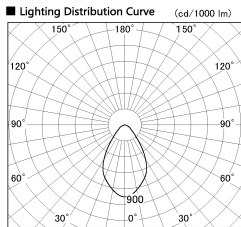

Item no. CD011-2850WW8530D

Series Name: Ceiling Light (Deep Cone)

White Reflector

Installation	Direct mount
Type	
Fixture wattage	28.5W
Beam angle	65 deg
Color Temp.	3000K
CRI	Ra>85
Luminous	1963 lm
Body	Die-cast aluminum alloy
Body finish	White
Trim finish	White
Reflector finish	White
IP Rate	IP20
Light source	COB module
Input Voltage	AC220~240V
Dimming Type	Non-Dimmable
Certificate	CE, CCC
Cut Hole	N/A

Weight	
42.8W	2.6kg
36.0W	2.4kg
28.5W	2.4kg