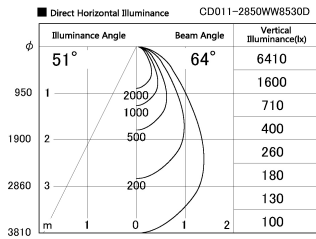

Item no. CD011-2850WW8530D

Series Name: Ceiling Light (Deep Cone)

White Reflector

Installation	Direct mount
Type	
Fixture wattage	28.5W
Beam angle	65 deg
Color Temp.	3000K
CRI	Ra>85
Luminous	1963 lm
Body	Die-cast aluminum alloy
Body finish	White
Trim finish	White
Reflector finish	White
IP Rate	IP20
Light source	COB module
Input Voltage	AC220~240V
Dimming Type	Non-Dimmable
Certificate	CE, CCC
Cut Hole	N/A

Weight	
42.8W	2.6kg
36.0W	2.4kg
28.5W	2.4kg