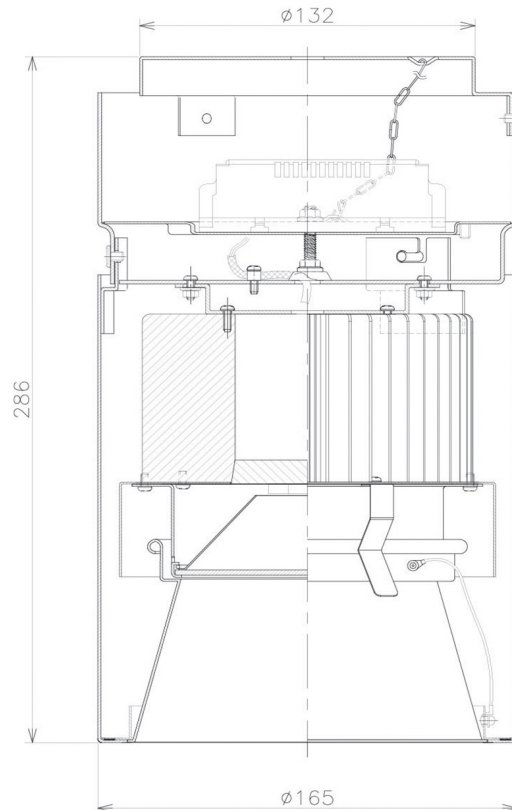

Item no. CD011-2850WW8530D

Series Name: Ceiling Light (Deep Cone)

White Reflector

Installation	Direct mount
Type	
Fixture wattage	28.5W
Beam angle	65 deg
Color Temp.	3000K
CRI	Ra>85
Luminous	1963 lm
Body	Die-cast aluminum alloy
Body finish	White
Trim finish	White
Reflector finish	White
IP Rate	IP20
Light source	COB module
Input Voltage	AC220~240V
Dimming Type	Non-Dimmable
Certificate	CE, CCC
Cut Hole	N/A

Weight	
42.8W	2.6kg
36.0W	2.4kg
28.5W	2.4kg