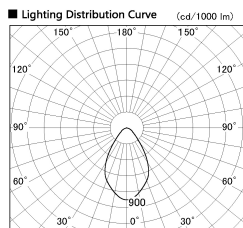

Item no. CD011-2850WW8530D

Series Name: Ceiling Light (Deep Cone)

White Reflector

Installation	Direct mount
Type	Ceiling Light (Deep Cone)
Fixture wattage	28.5W
Beam angle	65 deg
Color Temp.	3000K
CRI	Ra>85
Luminous	1963 lm
Body	Die-cast aluminum alloy
Body finish	White
Trim finish	White
Reflector finish	White
IP Rate	IP20
Light source	COB module
Input Voltage	AC220~240V
Dimming Type	Non-Dimmable
Certificate	CE, CCC
Cut Hole	N/A

Weight	
42.8W	2.6kg
36.0W	2.4kg
28.5W	2.4kg