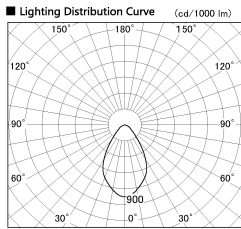

Item no. CD011-2850WW8535D

Series Name: Ceiling Light (Deep Cone)

White Reflector

Installation	Direct mount
Type	Ceiling Light (Deep Cone)
Fixture wattage	28.5W
Beam angle	65 deg
Color Temp.	3500K
CRI	Ra>85
Luminous	1995 lm
Body	Die-cast aluminum alloy
Body finish	White
Trim finish	White
Reflector finish	White
IP Rate	IP20
Light source	COB module
Input Voltage	AC220~240V
Dimming Type	Non-Dimmable
Certificate	CE, CCC
Cut Hole	N/A

Weight	
42.8W	2.6kg
36.0W	2.4kg
28.5W	2.4kg