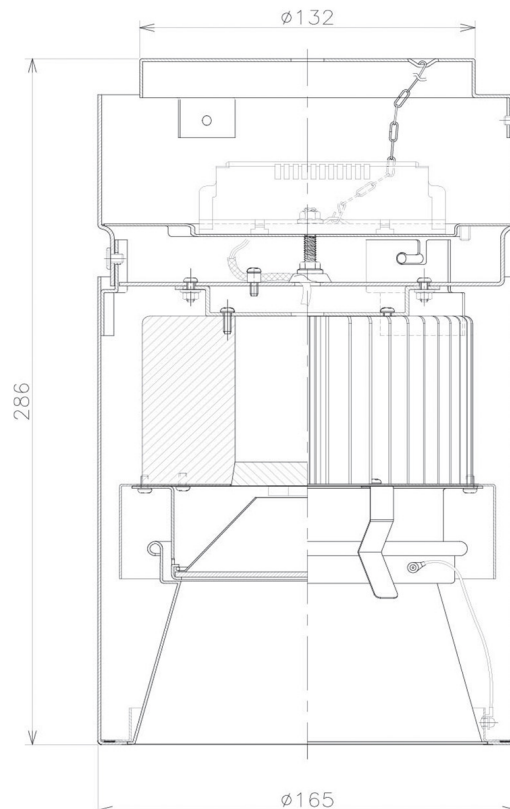

Item no. CD011-2850WW8535D

Series Name: Ceiling Light (Deep Cone)

White Reflector

Installation	Direct mount
Type	
Fixture wattage	28.5W
Beam angle	65 deg
Color Temp.	3500K
CRI	Ra>85
Luminous	1995 lm
Body	Die-cast aluminum alloy
Body finish	White
Trim finish	White
Reflector finish	White
IP Rate	IP20
Light source	COB module
Input Voltage	AC220~240V
Dimming Type	Non-Dimmable
Certificate	CE, CCC
Cut Hole	N/A

Weight	
42.8W	2.6kg
36.0W	2.4kg
28.5W	2.4kg