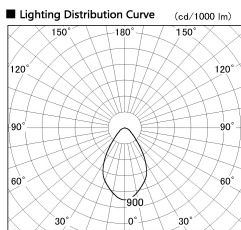

Item no. CD011-2850WW8535D

Series Name: Ceiling Light (Deep Cone)

White Reflector

Installation	Direct mount
Type	
Fixture wattage	28.5W
Beam angle	65 deg
Color Temp.	3500K
CRI	Ra>85
Luminous	1995 lm
Body	Die-cast aluminum alloy
Body finish	White
Trim finish	White
Reflector finish	White
IP Rate	IP20
Light source	COB module
Input Voltage	AC220~240V
Dimming Type	Non-Dimmable
Certificate	CE, CCC
Cut Hole	N/A

Weight	
42.8W	2.6kg
36.0W	2.4kg
28.5W	2.4kg