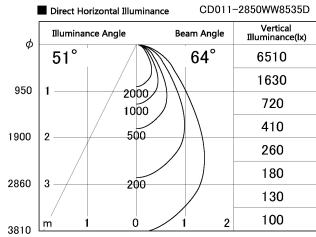

Item no. CD011-2850WW8535D

Series Name: Ceiling Light (Deep Cone)

White Reflector

Installation	Direct mount
Type	Ceiling Light (Deep Cone)
Fixture wattage	28.5W
Beam angle	65 deg
Color Temp.	3500K
CRI	Ra>85
Luminous	1995 lm
Body	Die-cast aluminum alloy
Body finish	White
Trim finish	White
Reflector finish	White
IP Rate	IP20
Light source	COB module
Input Voltage	AC220~240V
Dimming Type	Non-Dimmable
Certificate	CE, CCC
Cut Hole	N/A

Weight	
42.8W	2.6kg
36.0W	2.4kg
28.5W	2.4kg