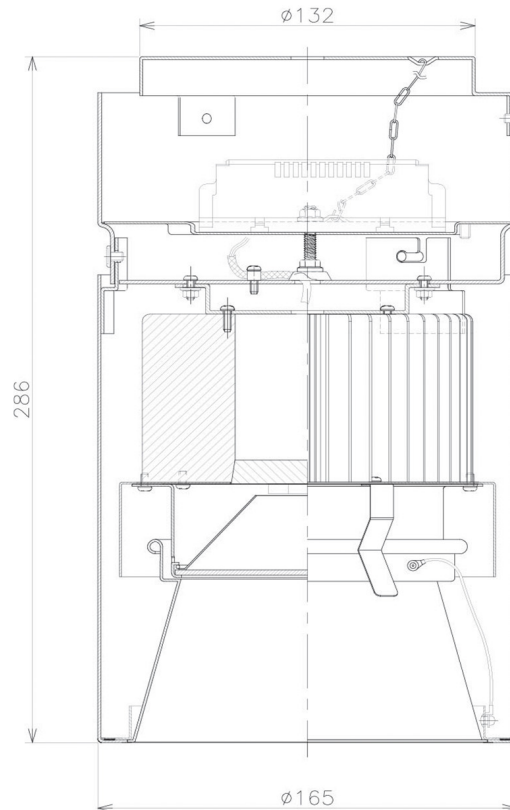

Item no. CD011-2850WW8535D

Series Name: Ceiling Light (Deep Cone)

White Reflector

Installation	Direct mount
Type	Ceiling Light (Deep Cone)
Fixture wattage	28.5W
Beam angle	65 deg
Color Temp.	3500K
CRI	Ra>85
Luminous	1995 lm
Body	Die-cast aluminum alloy
Body finish	White
Trim finish	White
Reflector finish	White
IP Rate	IP20
Light source	COB module
Input Voltage	AC220~240V
Dimming Type	Non-Dimmable
Certificate	CE, CCC
Cut Hole	N/A

Weight	
42.8W	2.6kg
36.0W	2.4kg
28.5W	2.4kg