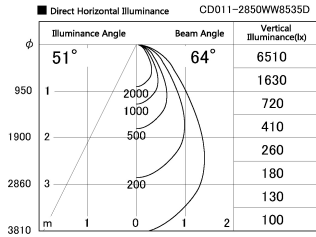

Item no. CD011-2850WW8535D

Series Name: Ceiling Light (Deep Cone)

White Reflector

Installation	Direct mount
Type	
Fixture wattage	28.5W
Beam angle	65 deg
Color Temp.	3500K
CRI	Ra>85
Luminous	1995 lm
Body	Die-cast aluminum alloy
Body finish	White
Trim finish	White
Reflector finish	White
IP Rate	IP20
Light source	COB module
Input Voltage	AC220~240V
Dimming Type	Non-Dimmable
Certificate	CE, CCC
Cut Hole	N/A

Weight	
42.8W	2.6kg
36.0W	2.4kg
28.5W	2.4kg