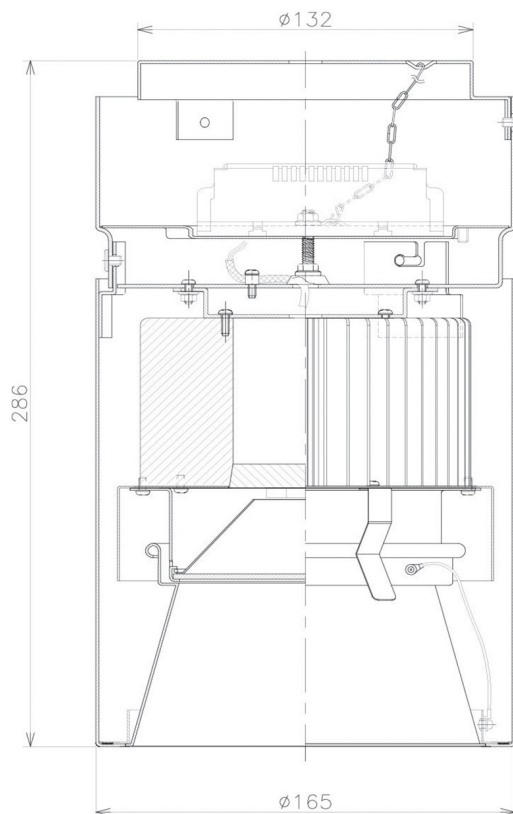

Item no. CD011-2850WW8540D

Series Name: Ceiling Light (Deep Cone)

White Reflector

Installation	Direct mount
Type	
Fixture wattage	28.5W
Beam angle	65 deg
Color Temp.	4000K
CRI	Ra>85
Luminous	2014 lm
Body	Die-cast aluminum alloy
Body finish	White
Trim finish	White
Reflector finish	White
IP Rate	IP20
Light source	COB module
Input Voltage	AC220~240V
Dimming Type	Non-Dimmable
Certificate	CE, CCC
Cut Hole	N/A

Weight	
42.8W	2.6kg
36.0W	2.4kg
28.5W	2.4kg