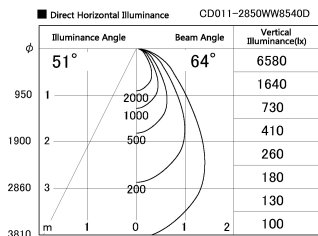

Item no. CD011-2850WW8540D

Series Name: Ceiling Light (Deep Cone)

White Reflector

Installation	Direct mount
Type	
Fixture wattage	28.5W
Beam angle	65 deg
Color Temp.	4000K
CRI	Ra>85
Luminous	2014 lm
Body	Die-cast aluminum alloy
Body finish	White
Trim finish	White
Reflector finish	White
IP Rate	IP20
Light source	COB module
Input Voltage	AC220~240V
Dimming Type	Non-Dimmable
Certificate	CE, CCC
Cut Hole	N/A

Weight	
42.8W	2.6kg
36.0W	2.4kg
28.5W	2.4kg