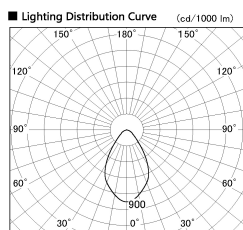

Item no. CD011-2850WW8540D

Series Name: Ceiling Light (Deep Cone)

White Reflector

Installation	Direct mount
Type	
Fixture wattage	28.5W
Beam angle	65 deg
Color Temp.	4000K
CRI	Ra>85
Luminous	2014 lm
Body	Die-cast aluminum alloy
Body finish	White
Trim finish	White
Reflector finish	White
IP Rate	IP20
Light source	COB module
Input Voltage	AC220~240V
Dimming Type	Non-Dimmable
Certificate	CE, CCC
Cut Hole	N/A

Weight	
42.8W	2.6kg
36.0W	2.4kg
28.5W	2.4kg