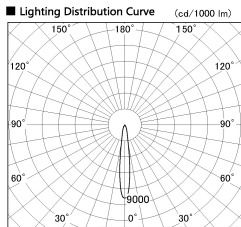

Item no. CD011-3615DW8527D

Series Name: Ceiling Light (Deep Cone)

Dark Mirror Reflector

■ Direct Horizontal Illuminance CD011-3615DW8527D

Illuminance Angle	Beam Angle	Vertical Illuminance (lx)
14°	14°	82010
1		20500
2		9110
3		5130
4		3280
5		2280
6		1670
7		1280

Installation	Direct mount
Type	
Fixture wattage	36W
Beam angle	15 deg
Color Temp.	2700K
CRI	Ra>85
Luminous	2468 lm
Body	Die-cast aluminum alloy
Body finish	White
Trim finish	White
Reflector finish	Dark Mirror
IP Rate	IP20
Light source	COB module
Input Voltage	AC220~240V
Dimming Type	Non-Dimmable
Certificate	CE, CCC
Cut Hole	N/A

Weight	
42.8W	2.6kg
36.0W	2.4kg
28.5W	2.4kg