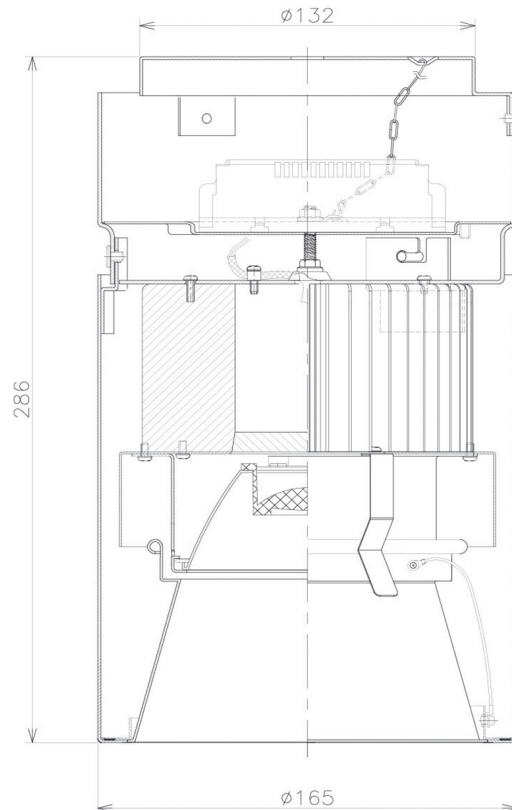

Item no. CD011-3615DW8527D

Series Name: Ceiling Light (Deep Cone)

Dark Mirror Reflector

■ Direct Horizontal Illuminance CD011-3615DW8527D

Illuminance Angle	Beam Angle	Vertical Illuminance (lx)
14°	14°	82010
1		20500
240		9110
1		20000
2		10000
490		5130
2		3280
730		2280
3		1670
980		1280
m	0	1
	2	

Installation	Direct mount
Type	Ceiling Light (Deep Cone)
Fixture wattage	36W
Beam angle	15 deg
Color Temp.	2700K
CRI	Ra>85
Luminous	2468 lm
Body	Die-cast aluminum alloy
Body finish	White
Trim finish	White
Reflector finish	Dark Mirror
IP Rate	IP20
Light source	COB module
Input Voltage	AC220~240V
Dimming Type	Non-Dimmable
Certificate	CE, CCC
Cut Hole	N/A

Weight	
42.8W	2.6kg
36.0W	2.4kg
28.5W	2.4kg