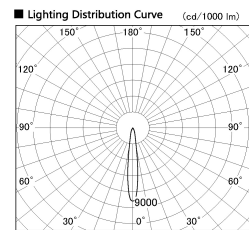

Item no. CD011-3615DW8527D

Series Name: Ceiling Light (Deep Cone)

Dark Mirror Reflector

■ Direct Horizontal Illuminance CD011-3615DW8527D

Illuminance Angle	Beam Angle	Vertical Illuminance (lx)
14°	14°	82010
1		20500
240		9110
1		20000
2		10000
490		5130
2		3280
730		2280
3		1670
980		1280
m	0	1
	2	

Installation	Direct mount
Type	Ceiling Light (Deep Cone)
Fixture wattage	36W
Beam angle	15 deg
Color Temp.	2700K
CRI	Ra>85
Luminous	2468 lm
Body	Die-cast aluminum alloy
Body finish	White
Trim finish	White
Reflector finish	Dark Mirror
IP Rate	IP20
Light source	COB module
Input Voltage	AC220~240V
Dimming Type	Non-Dimmable
Certificate	CE, CCC
Cut Hole	N/A

Weight	
42.8W	2.6kg
36.0W	2.4kg
28.5W	2.4kg