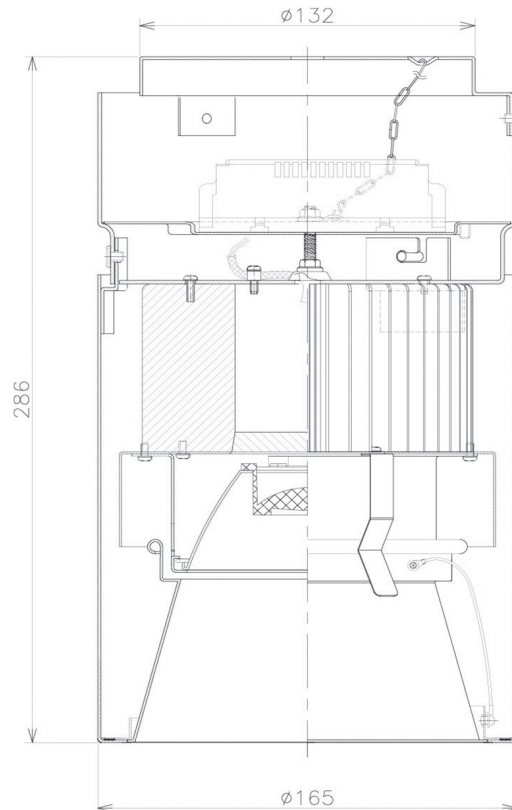

Item no. CD011-3615DW8527D

Series Name: Ceiling Light (Deep Cone)

Dark Mirror Reflector

■ Direct Horizontal Illuminance CD011-3615DW8527D

Illuminance Angle	Beam Angle	Vertical Illuminance (lx)
14°	14°	82010
1		20500
2		9110
3		5130
4		3280
5		2280
6		1670
7		1280

Installation	Direct mount
Type	
Fixture wattage	36W
Beam angle	15 deg
Color Temp.	2700K
CRI	Ra>85
Luminous	2468 lm
Body	Die-cast aluminum alloy
Body finish	White
Trim finish	White
Reflector finish	Dark Mirror
IP Rate	IP20
Light source	COB module
Input Voltage	AC220~240V
Dimming Type	Non-Dimmable
Certificate	CE, CCC
Cut Hole	N/A

Weight	
42.8W	2.6kg
36.0W	2.4kg
28.5W	2.4kg