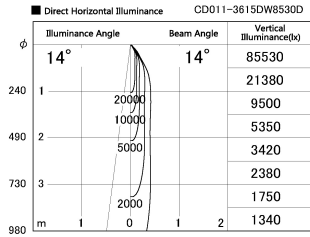

Item no. CD011-3615DW8530D

Series Name: Ceiling Light (Deep Cone)

Dark Mirror Reflector

Installation	Direct mount
Type	Ceiling Light (Deep Cone)
Fixture wattage	36W
Beam angle	15 deg
Color Temp.	3000K
CRI	Ra>85
Luminous	2574 lm
Body	Die-cast aluminum alloy
Body finish	White
Trim finish	White
Reflector finish	Dark Mirror
IP Rate	IP20
Light source	COB module
Input Voltage	AC220~240V
Dimming Type	Non-Dimmable
Certificate	CE, CCC
Cut Hole	N/A

Weight	
42.8W	2.6kg
36.0W	2.4kg
28.5W	2.4kg