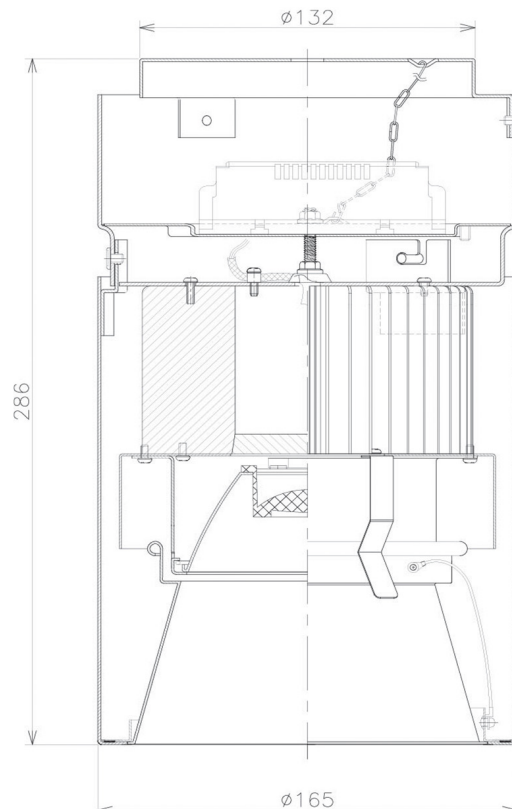

Item no. CD011-3615DW8530D

Series Name: Ceiling Light (Deep Cone)

Dark Mirror Reflector

■ Direct Horizontal Illuminance CD011-3615DW8530D

| Beam Angle | Vertical Illuminance (lx) |
|------------|---------------------------|
| 14°        | 85530                     |
| 14°        | 21380                     |
| 14°        | 9500                      |
| 14°        | 5350                      |
| 14°        | 3420                      |
| 14°        | 2380                      |
| 14°        | 1750                      |
| 14°        | 1340                      |

|                  |                         |
|------------------|-------------------------|
| Installation     | Direct mount            |
| Type             |                         |
| Fixture wattage  | 36W                     |
| Beam angle       | 15 deg                  |
| Color Temp.      | 3000K                   |
| CRI              | Ra>85                   |
| Luminous         | 2574 lm                 |
| Body             | Die-cast aluminum alloy |
| Body finish      | White                   |
| Trim finish      | White                   |
| Reflector finish | Dark Mirror             |
| IP Rate          | IP20                    |
| Light source     | COB module              |
| Input Voltage    | AC220~240V              |
| Dimming Type     | Non-Dimmable            |
| Certificate      | CE, CCC                 |
| Cut Hole         | N/A                     |

| Weight |       |
|--------|-------|
| 42.8W  | 2.6kg |
| 36.0W  | 2.4kg |
| 28.5W  | 2.4kg |