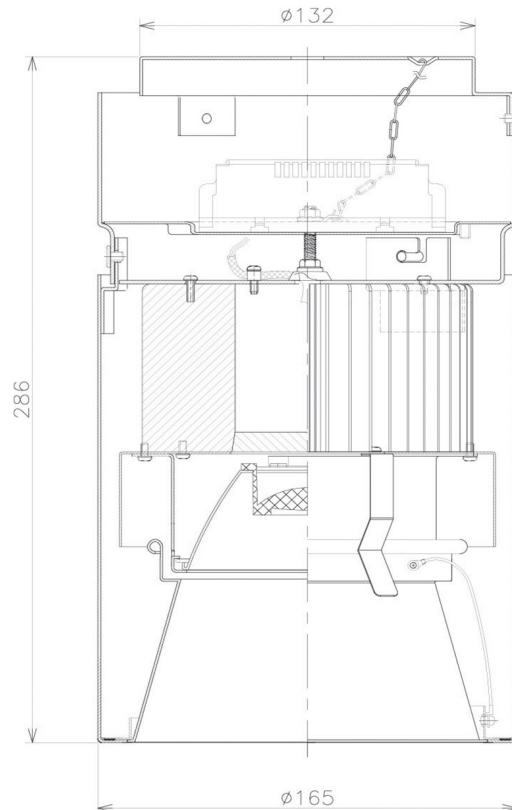

Item no. CD011-3615DW8530D

Series Name: Ceiling Light (Deep Cone)

Dark Mirror Reflector

Installation	Direct mount
Type	Ceiling Light (Deep Cone)
Fixture wattage	36W
Beam angle	15 deg
Color Temp.	3000K
CRI	Ra>85
Luminous	2574 lm
Body	Die-cast aluminum alloy
Body finish	White
Trim finish	White
Reflector finish	Dark Mirror
IP Rate	IP20
Light source	COB module
Input Voltage	AC220~240V
Dimming Type	Non-Dimmable
Certificate	CE, CCC
Cut Hole	N/A

Weight	
42.8W	2.6kg
36.0W	2.4kg
28.5W	2.4kg