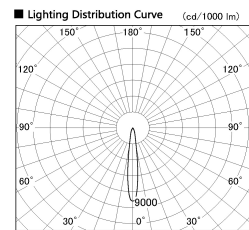

Item no. CD011-3615DW8530D

Series Name: Ceiling Light (Deep Cone)

Dark Mirror Reflector

Installation	Direct mount
Type	Ceiling Light (Deep Cone)
Fixture wattage	36W
Beam angle	15 deg
Color Temp.	3000K
CRI	Ra>85
Luminous	2574 lm
Body	Die-cast aluminum alloy
Body finish	White
Trim finish	White
Reflector finish	Dark Mirror
IP Rate	IP20
Light source	COB module
Input Voltage	AC220~240V
Dimming Type	Non-Dimmable
Certificate	CE, CCC
Cut Hole	N/A

Weight	
42.8W	2.6kg
36.0W	2.4kg
28.5W	2.4kg