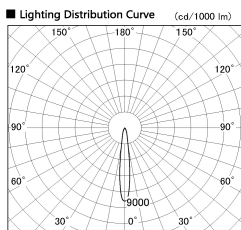

Item no. CD011-3615DW8530D

Series Name: Ceiling Light (Deep Cone)

Dark Mirror Reflector

■ Direct Horizontal Illuminance CD011-3615DW8530D

| Beam Angle | Vertical Illuminance (lx) |
|------------|---------------------------|
| 14°        | 85530                     |
| 14°        | 21380                     |
| 14°        | 9500                      |
| 14°        | 5350                      |
| 14°        | 3420                      |
| 14°        | 2380                      |
| 14°        | 1750                      |
| 14°        | 1340                      |

|                  |                         |
|------------------|-------------------------|
| Installation     | Direct mount            |
| Type             |                         |
| Fixture wattage  | 36W                     |
| Beam angle       | 15 deg                  |
| Color Temp.      | 3000K                   |
| CRI              | Ra>85                   |
| Luminous         | 2574 lm                 |
| Body             | Die-cast aluminum alloy |
| Body finish      | White                   |
| Trim finish      | White                   |
| Reflector finish | Dark Mirror             |
| IP Rate          | IP20                    |
| Light source     | COB module              |
| Input Voltage    | AC220~240V              |
| Dimming Type     | Non-Dimmable            |
| Certificate      | CE, CCC                 |
| Cut Hole         | N/A                     |

| Weight |       |
|--------|-------|
| 42.8W  | 2.6kg |
| 36.0W  | 2.4kg |
| 28.5W  | 2.4kg |