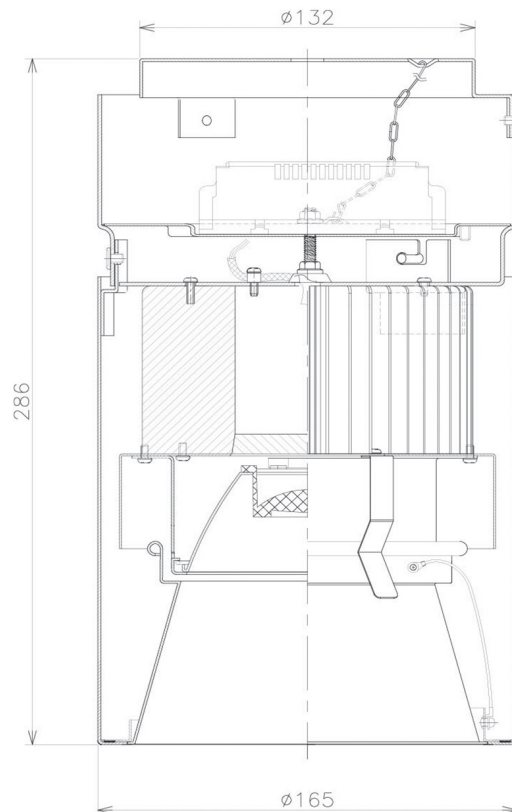

Item no. CD011-3615DW8535D

Series Name: Ceiling Light (Deep Cone)

Dark Mirror Reflector

■ Direct Horizontal Illuminance CD011-3615DW8535D

Illuminance Angle	Beam Angle	Vertical Illuminance(lx)
14°	14°	86890
1		21720
20000		9650
10000		5430
5000		3480
2000		2410
0		1770
980 m		1360

Installation	Direct mount
Type	
Fixture wattage	36W
Beam angle	15 deg
Color Temp.	3500K
CRI	Ra>85
Luminous	2615 lm
Body	Die-cast aluminum alloy
Body finish	White
Trim finish	White
Reflector finish	Dark Mirror
IP Rate	IP20
Light source	COB module
Input Voltage	AC220~240V
Dimming Type	Non-Dimmable
Certificate	CE, CCC
Cut Hole	N/A

Weight	
42.8W	2.6kg
36.0W	2.4kg
28.5W	2.4kg