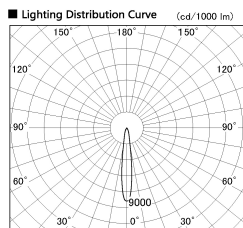

Item no. CD011-3615DW8535D

Series Name: Ceiling Light (Deep Cone)

Dark Mirror Reflector

Installation	Direct mount
Type	
Fixture wattage	36W
Beam angle	15 deg
Color Temp.	3500K
CRI	Ra>85
Luminous	2615 lm
Body	Die-cast aluminum alloy
Body finish	White
Trim finish	White
Reflector finish	Dark Mirror
IP Rate	IP20
Light source	COB module
Input Voltage	AC220~240V
Dimming Type	Non-Dimmable
Certificate	CE, CCC
Cut Hole	N/A

■ Direct Horizontal Illuminance CD011-3615DW8535D

Illuminance Angle	Beam Angle	Vertical Illuminance(lx)
14°	14°	86890
		21720
		9650
		5430
		3480
		2410
		1770
		1360

Weight	
42.8W	2.6kg
36.0W	2.4kg
28.5W	2.4kg