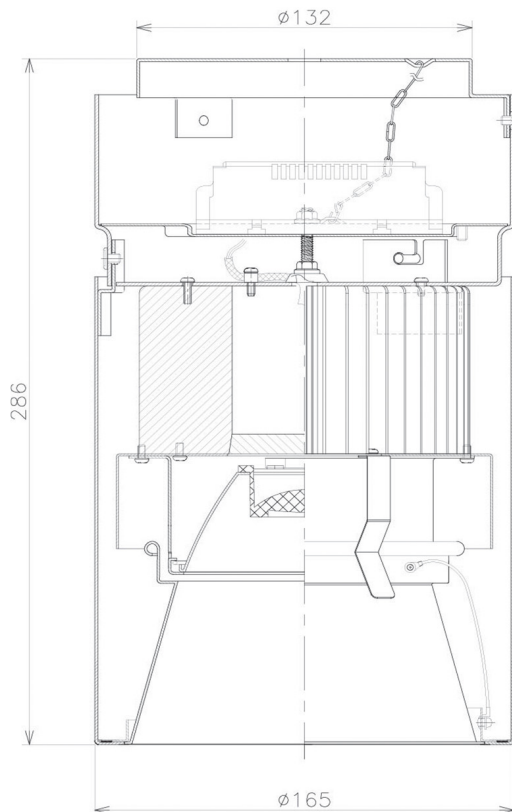

Item no. CD011-3615DW8535D

Series Name: Ceiling Light (Deep Cone)

Dark Mirror Reflector

Installation	Direct mount
Type	
Fixture wattage	36W
Beam angle	15 deg
Color Temp.	3500K
CRI	Ra>85
Luminous	2615 lm
Body	Die-cast aluminum alloy
Body finish	White
Trim finish	White
Reflector finish	Dark Mirror
IP Rate	IP20
Light source	COB module
Input Voltage	AC220~240V
Dimming Type	Non-Dimmable
Certificate	CE, CCC
Cut Hole	N/A

■ Direct Horizontal Illuminance CD011-3615DW8535D

Illuminance Angle	Beam Angle	Vertical Illuminance(lx)
14°	14°	86890
		21720
		9650
		5430
		3480
		2410
		1770
		1360

Weight	
42.8W	2.6kg
36.0W	2.4kg
28.5W	2.4kg