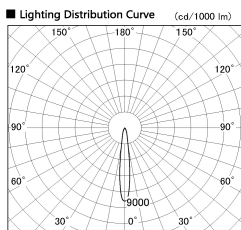

Item no. CD011-3615DW8535D

Series Name: Ceiling Light (Deep Cone)

Dark Mirror Reflector

■ Direct Horizontal Illuminance CD011-3615DW8535D

Illuminance Angle	Beam Angle	Vertical Illuminance(lx)
14°	14°	86890
1		21720
20000		9650
10000		5430
5000		3480
2000		2410
0		1770
980 m		1360

Installation	Direct mount
Type	
Fixture wattage	36W
Beam angle	15 deg
Color Temp.	3500K
CRI	Ra>85
Luminous	2615 lm
Body	Die-cast aluminum alloy
Body finish	White
Trim finish	White
Reflector finish	Dark Mirror
IP Rate	IP20
Light source	COB module
Input Voltage	AC220~240V
Dimming Type	Non-Dimmable
Certificate	CE, CCC
Cut Hole	N/A

Weight	
42.8W	2.6kg
36.0W	2.4kg
28.5W	2.4kg