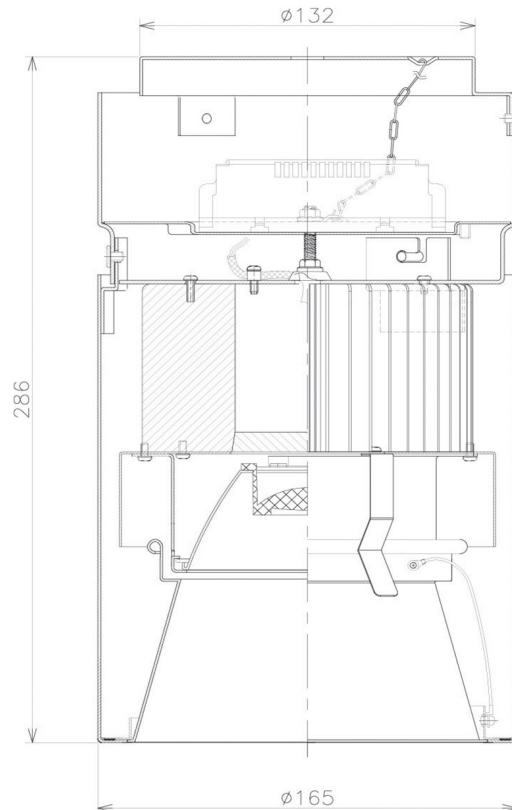

Item no. CD011-3615DW8535D

Series Name: Ceiling Light (Deep Cone)

Dark Mirror Reflector

■ Direct Horizontal Illuminance CD011-3615DW8535D

Illuminance Angle	Beam Angle	Vertical Illuminance(lx)
14°	14°	86890
		21720
		9650
		5430
		3480
		2410
		1770
		1360

Installation	Direct mount
Type	Ceiling Light (Deep Cone)
Fixture wattage	36W
Beam angle	15 deg
Color Temp.	3500K
CRI	Ra>85
Luminous	2615 lm
Body	Die-cast aluminum alloy
Body finish	White
Trim finish	White
Reflector finish	Dark Mirror
IP Rate	IP20
Light source	COB module
Input Voltage	AC220~240V
Dimming Type	Non-Dimmable
Certificate	CE, CCC
Cut Hole	N/A

Weight	
42.8W	2.6kg
36.0W	2.4kg
28.5W	2.4kg