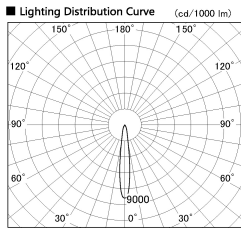

Item no. CD011-3615DW8535D

Series Name: Ceiling Light (Deep Cone)

Dark Mirror Reflector

■ Direct Horizontal Illuminance CD011-3615DW8535D

Illuminance Angle	Beam Angle	Vertical Illuminance(lx)
14°	14°	86890
		21720
		9650
		5430
		3480
		2410
		1770
		1360

Installation	Direct mount
Type	Ceiling Light (Deep Cone)
Fixture wattage	36W
Beam angle	15 deg
Color Temp.	3500K
CRI	Ra>85
Luminous	2615 lm
Body	Die-cast aluminum alloy
Body finish	White
Trim finish	White
Reflector finish	Dark Mirror
IP Rate	IP20
Light source	COB module
Input Voltage	AC220~240V
Dimming Type	Non-Dimmable
Certificate	CE, CCC
Cut Hole	N/A

Weight	
42.8W	2.6kg
36.0W	2.4kg
28.5W	2.4kg