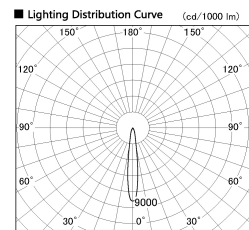

Item no. CD011-3615DW8540D

Series Name: Ceiling Light (Deep Cone)

Dark Mirror Reflector

■ Direct Horizontal Illuminance CD011-3615DW8540D

Illuminance Angle	Beam Angle	Vertical Illuminance(lx)
14°	14°	87730
1		21930
2		9750
3		5480
4		3510
5		2440
6		1790
7		1370

Installation	Direct mount
Type	Ceiling Light (Deep Cone)
Fixture wattage	36W
Beam angle	15 deg
Color Temp.	4000K
CRI	Ra>85
Luminous	2640 lm
Body	Die-cast aluminum alloy
Body finish	White
Trim finish	White
Reflector finish	Dark Mirror
IP Rate	IP20
Light source	COB module
Input Voltage	AC220~240V
Dimming Type	Non-Dimmable
Certificate	CE, CCC
Cut Hole	N/A

Weight	
42.8W	2.6kg
36.0W	2.4kg
28.5W	2.4kg