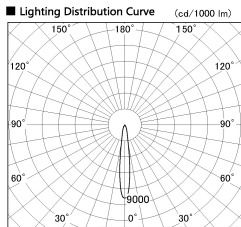

Item no. CD011-3615DW8540D

Series Name: Ceiling Light (Deep Cone)

Dark Mirror Reflector

■ Direct Horizontal Illuminance CD011-3615DW8540D

Illuminance Angle	Beam Angle	Vertical Illuminance(lx)
14°	14°	87730
		21930
		9750
		5480
		3510
		2440
		1790
		1370

Installation	Direct mount
Type	
Fixture wattage	36W
Beam angle	15 deg
Color Temp.	4000K
CRI	Ra>85
Luminous	2640 lm
Body	Die-cast aluminum alloy
Body finish	White
Trim finish	White
Reflector finish	Dark Mirror
IP Rate	IP20
Light source	COB module
Input Voltage	AC220~240V
Dimming Type	Non-Dimmable
Certificate	CE, CCC
Cut Hole	N/A

Weight	
42.8W	2.6kg
36.0W	2.4kg
28.5W	2.4kg