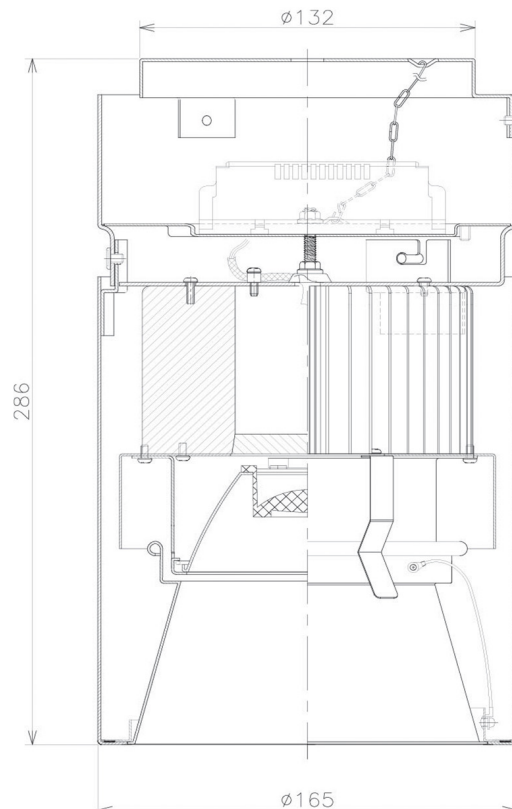

Item no. CD011-3615DW8540D

Series Name: Ceiling Light (Deep Cone)

Dark Mirror Reflector

■ Direct Horizontal Illuminance CD011-3615DW8540D

Illuminance Angle	Beam Angle	Vertical Illuminance(lx)
14°	14°	87730
1		21930
2		9750
3		5480
4		3510
5		2440
6		1790
7		1370

Installation	Direct mount
Type	Ceiling Light (Deep Cone)
Fixture wattage	36W
Beam angle	15 deg
Color Temp.	4000K
CRI	Ra>85
Luminous	2640 lm
Body	Die-cast aluminum alloy
Body finish	White
Trim finish	White
Reflector finish	Dark Mirror
IP Rate	IP20
Light source	COB module
Input Voltage	AC220~240V
Dimming Type	Non-Dimmable
Certificate	CE, CCC
Cut Hole	N/A

Weight	
42.8W	2.6kg
36.0W	2.4kg
28.5W	2.4kg