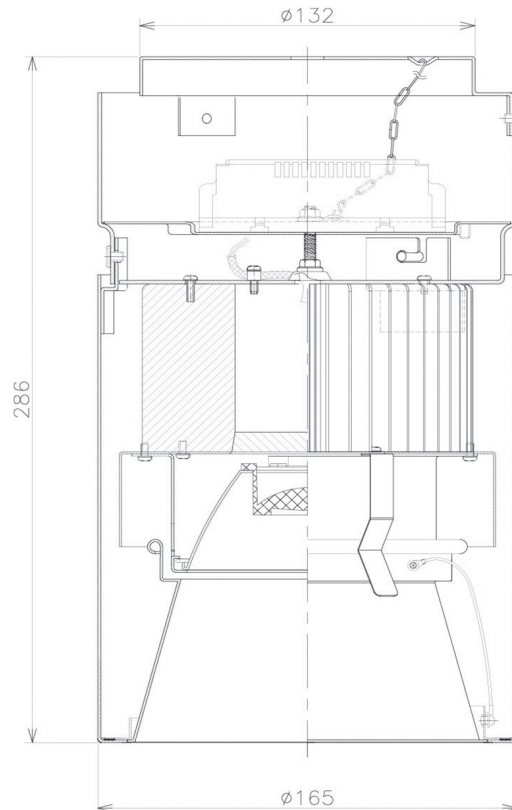

Item no. CD011-3615DW8540D

Series Name: Ceiling Light (Deep Cone)

Dark Mirror Reflector

■ Direct Horizontal Illuminance CD011-3615DW8540D

Illuminance Angle	Beam Angle	Vertical Illuminance(lx)
14°	14°	87730
		21930
		9750
		5480
		3510
		2440
		1790
		1370

Installation	Direct mount
Type	
Fixture wattage	36W
Beam angle	15 deg
Color Temp.	4000K
CRI	Ra>85
Luminous	2640 lm
Body	Die-cast aluminum alloy
Body finish	White
Trim finish	White
Reflector finish	Dark Mirror
IP Rate	IP20
Light source	COB module
Input Voltage	AC220~240V
Dimming Type	Non-Dimmable
Certificate	CE, CCC
Cut Hole	N/A

Weight	
42.8W	2.6kg
36.0W	2.4kg
28.5W	2.4kg