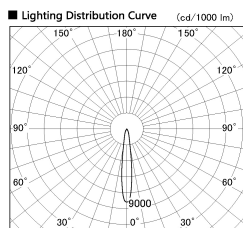

Item no. CD011-3615MW8527D

Series Name: Ceiling Light (Deep Cone)

Installation	Direct mount
Type	
Fixture wattage	36W
Beam angle	15 deg
Color Temp.	2700K
CRI	Ra>85
Luminous	2598 lm
Body	Die-cast aluminum alloy
Body finish	White
Trim finish	White
Reflector finish	Mirror
IP Rate	IP20
Light source	COB module
Input Voltage	AC220~240V
Dimming Type	Non-Dimmable
Certificate	CE, CCC
Cut Hole	N/A

■ Direct Horizontal Illuminance CD011-3615MW8527D

φ	Illuminance Angle	Beam Angle	Vertical Illuminance(lx)
	14°	14°	86330
240			21580
480			9590
730			5400
980			3450
			2400
			1760
			1350

Weight	
42.8W	2.6kg
36.0W	2.4kg
28.5W	2.4kg