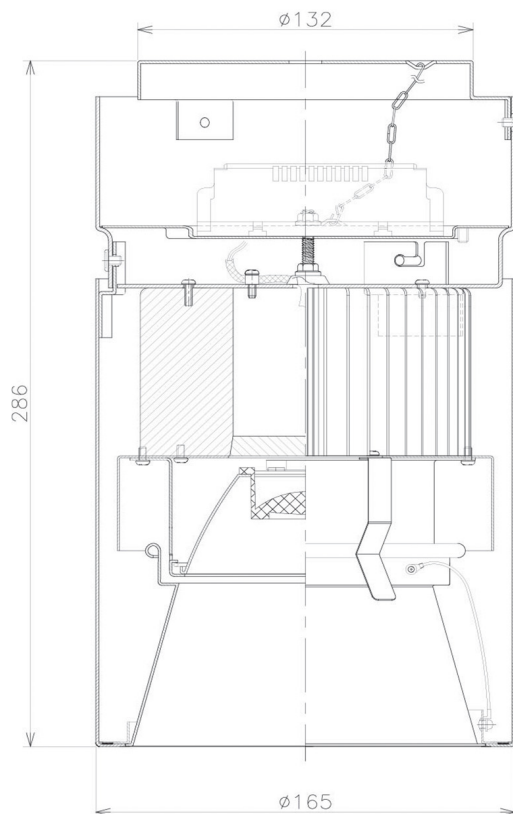

Item no. CD011-3615MW8527D

Series Name: Ceiling Light (Deep Cone)

Installation	Direct mount
Type	
Fixture wattage	36W
Beam angle	15 deg
Color Temp.	2700K
CRI	Ra>85
Luminous	2598 lm
Body	Die-cast aluminum alloy
Body finish	White
Trim finish	White
Reflector finish	Mirror
IP Rate	IP20
Light source	COB module
Input Voltage	AC220~240V
Dimming Type	Non-Dimmable
Certificate	CE, CCC
Cut Hole	N/A

■ Direct Horizontal Illuminance CD011-3615MW8527D

φ	Illuminance Angle	Beam Angle	Vertical Illuminance(lx)
	14°	14°	86330
240			21580
480			9590
730			5400
980			3450
			2400
			1760
			1350

Weight	
42.8W	2.6kg
36.0W	2.4kg
28.5W	2.4kg