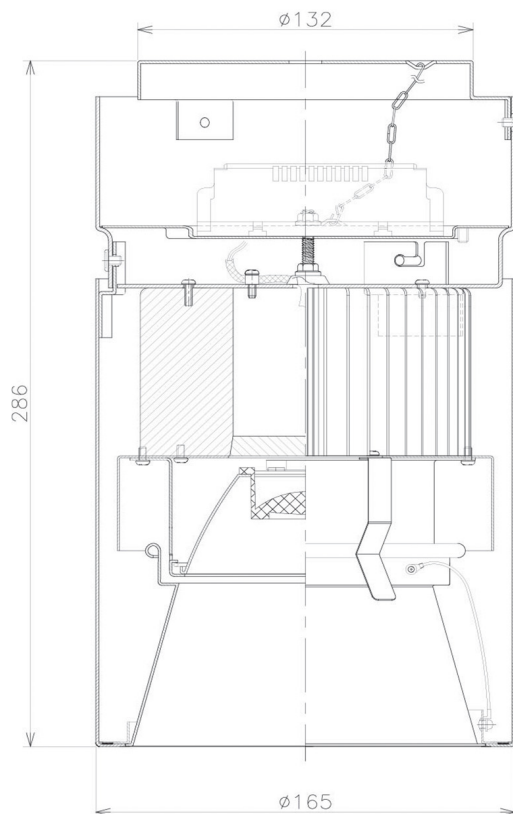

Item no. CD011-3615MW8530D

Series Name: Ceiling Light (Deep Cone)

Installation	Direct mount
Type	
Fixture wattage	36W
Beam angle	15 deg
Color Temp.	3000K
CRI	Ra>85
Luminous	2709 lm
Body	Die-cast aluminum alloy
Body finish	White
Trim finish	White
Reflector finish	Mirror
IP Rate	IP20
Light source	COB module
Input Voltage	AC220~240V
Dimming Type	Non-Dimmable
Certificate	CE, CCC
Cut Hole	N/A

■ Direct Horizontal Illuminance CD011-3615MW8530D

φ	Illuminance Angle	Beam Angle	Vertical Illuminance(lx)
	14°	14°	90020
240			22500
			10000
480			5630
			3600
730			2500
			1840
980			1410

Weight	
42.8W	2.6kg
36.0W	2.4kg
28.5W	2.4kg