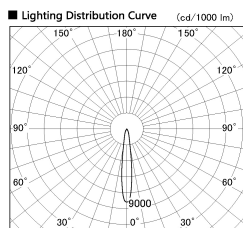

Item no. CD011-3615MW8530D

Series Name: Ceiling Light (Deep Cone)

Installation	Direct mount
Type	
Fixture wattage	36W
Beam angle	15 deg
Color Temp.	3000K
CRI	Ra>85
Luminous	2709 lm
Body	Die-cast aluminum alloy
Body finish	White
Trim finish	White
Reflector finish	Mirror
IP Rate	IP20
Light source	COB module
Input Voltage	AC220~240V
Dimming Type	Non-Dimmable
Certificate	CE, CCC
Cut Hole	N/A

■ Direct Horizontal Illuminance CD011-3615MW8530D

φ	Illuminance Angle	Beam Angle	Vertical Illuminance(lx)
	14°	14°	90020
240			22500
			10000
480			5630
			3600
730			2500
			1840
980			1410

Weight	
42.8W	2.6kg
36.0W	2.4kg
28.5W	2.4kg