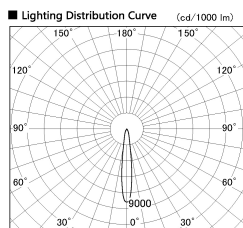

Item no. CD011-3615MW8530D

Series Name: Ceiling Light (Deep Cone)

Installation	Direct mount
Type	Ceiling Light (Deep Cone)
Fixture wattage	36W
Beam angle	15 deg
Color Temp.	3000K
CRI	Ra>85
Luminous	2709 lm
Body	Die-cast aluminum alloy
Body finish	White
Trim finish	White
Reflector finish	Mirror
IP Rate	IP20
Light source	COB module
Input Voltage	AC220~240V
Dimming Type	Non-Dimmable
Certificate	CE, CCC
Cut Hole	N/A

■ Direct Horizontal Illuminance CD011-3615MW8530D

Illuminance Angle	Beam Angle	Vertical Illuminance (lx)
14°	14°	90020
		22500
		10000
		5630
		3600
		2500
		1840
		1410

Weight	
42.8W	2.6kg
36.0W	2.4kg
28.5W	2.4kg