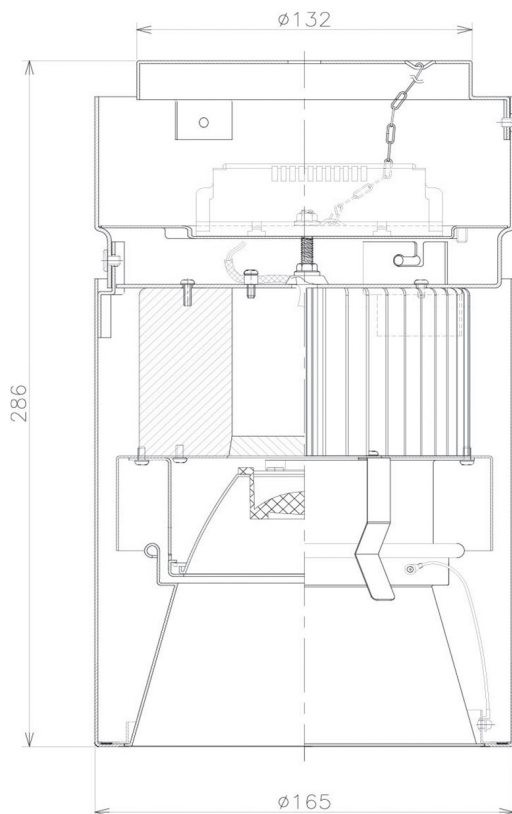

Item no. CD011-3615MW8530D

Series Name: Ceiling Light (Deep Cone)

Installation	Direct mount
Type	Ceiling Light (Deep Cone)
Fixture wattage	36W
Beam angle	15 deg
Color Temp.	3000K
CRI	Ra>85
Luminous	2709 lm
Body	Die-cast aluminum alloy
Body finish	White
Trim finish	White
Reflector finish	Mirror
IP Rate	IP20
Light source	COB module
Input Voltage	AC220~240V
Dimming Type	Non-Dimmable
Certificate	CE, CCC
Cut Hole	N/A

■ Direct Horizontal Illuminance CD011-3615MW8530D

Illuminance Angle	Beam Angle	Vertical Illuminance (lx)
14°	14°	90020
		22500
		10000
		5630
		3600
		2500
		1840
		1410

Weight	
42.8W	2.6kg
36.0W	2.4kg
28.5W	2.4kg