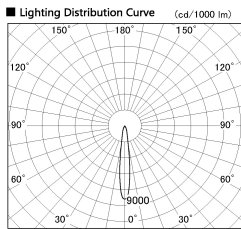

Item no. CD011-3615MW8535D

Series Name: Ceiling Light (Deep Cone)

■ Direct Horizontal Illuminance CD011-3615MW8535D

Illuminance Angle	Beam Angle	Vertical Illuminance (lx)
14°	14°	91480
1		22870
240		10160
2		5720
490		3660
3		2540
730		1870
980		1430

Installation	Direct mount
Type	
Fixture wattage	36W
Beam angle	15 deg
Color Temp.	3500K
CRI	Ra>85
Luminous	2753 lm
Body	Die-cast aluminum alloy
Body finish	White
Trim finish	White
Reflector finish	Mirror
IP Rate	IP20
Light source	COB module
Input Voltage	AC220~240V
Dimming Type	Non-Dimmable
Certificate	CE, CCC
Cut Hole	N/A

Weight	
42.8W	2.6kg
36.0W	2.4kg
28.5W	2.4kg