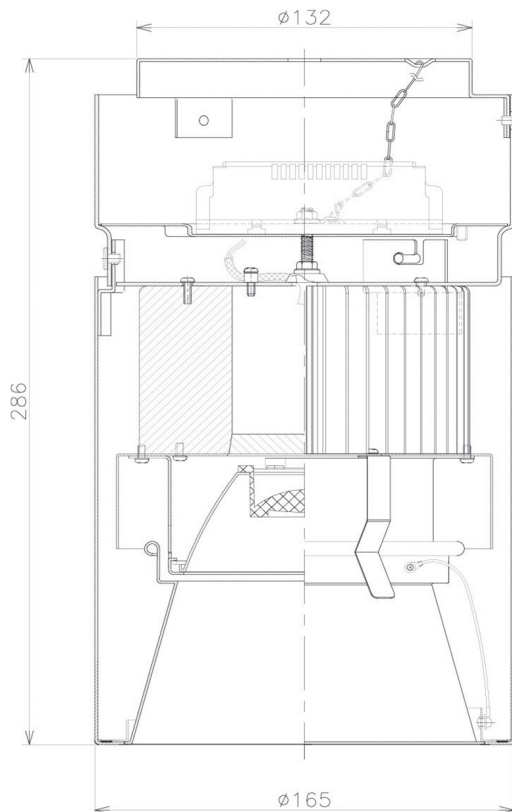

Item no. CD011-3615MW8535D

Series Name: Ceiling Light (Deep Cone)

Installation	Direct mount
Type	Ceiling Light (Deep Cone)
Fixture wattage	36W
Beam angle	15 deg
Color Temp.	3500K
CRI	Ra>85
Luminous	2753 lm
Body	Die-cast aluminum alloy
Body finish	White
Trim finish	White
Reflector finish	Mirror
IP Rate	IP20
Light source	COB module
Input Voltage	AC220~240V
Dimming Type	Non-Dimmable
Certificate	CE, CCC
Cut Hole	N/A

■ Direct Horizontal Illuminance CD011-3615MW8535D

Illuminance Angle	Beam Angle	Vertical Illuminance (lx)
14°	14°	91480
1		22870
240		10160
2		5720
490		3660
3		2540
730		1870
980		1430

Weight	
42.8W	2.6kg
36.0W	2.4kg
28.5W	2.4kg