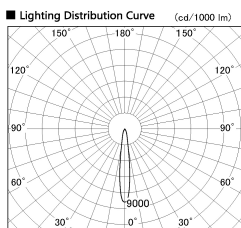

Item no. CD011-3615MW8535D

Series Name: Ceiling Light (Deep Cone)

Installation	Direct mount
Type	Ceiling Light (Deep Cone)
Fixture wattage	36W
Beam angle	15 deg
Color Temp.	3500K
CRI	Ra>85
Luminous	2753 lm
Body	Die-cast aluminum alloy
Body finish	White
Trim finish	White
Reflector finish	Mirror
IP Rate	IP20
Light source	COB module
Input Voltage	AC220~240V
Dimming Type	Non-Dimmable
Certificate	CE, CCC
Cut Hole	N/A

■ Direct Horizontal Illuminance CD011-3615MW8535D

Illuminance Angle	Beam Angle	Vertical Illuminance (lx)
14°	14°	91480
1		22870
240		10160
2		5720
490		3660
3		2540
730		1870
980		1430

Weight	
42.8W	2.6kg
36.0W	2.4kg
28.5W	2.4kg