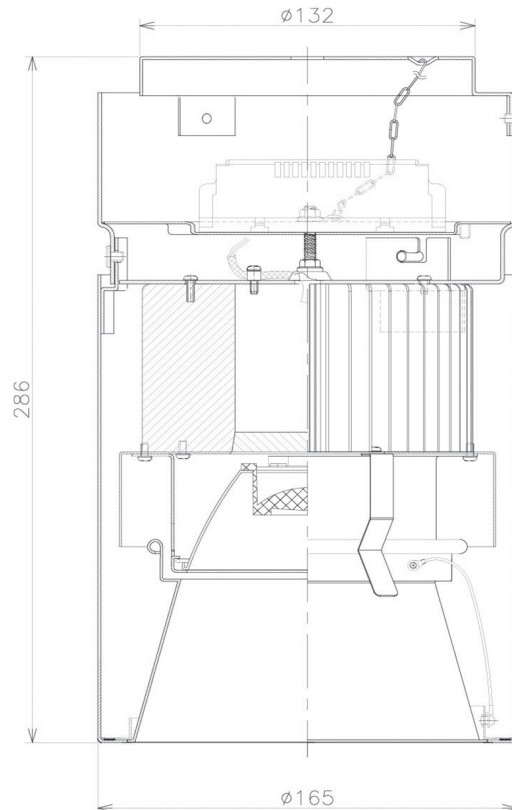

Item no. CD011-3615MW8535D

Series Name: Ceiling Light (Deep Cone)

■ Direct Horizontal Illuminance CD011-3615MW8535D

Illuminance Angle	Beam Angle	Vertical Illuminance (lx)
14°	14°	91480
1		22870
240		10160
2		5720
490		3660
3		2540
730		1870
980		1430

Installation	Direct mount
Type	
Fixture wattage	36W
Beam angle	15 deg
Color Temp.	3500K
CRI	Ra>85
Luminous	2753 lm
Body	Die-cast aluminum alloy
Body finish	White
Trim finish	White
Reflector finish	Mirror
IP Rate	IP20
Light source	COB module
Input Voltage	AC220~240V
Dimming Type	Non-Dimmable
Certificate	CE, CCC
Cut Hole	N/A

Weight	
42.8W	2.6kg
36.0W	2.4kg
28.5W	2.4kg