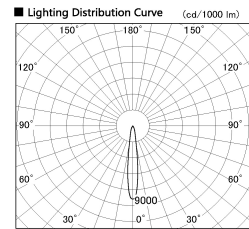

Item no. CD011-3615MW8540D

Series Name: Ceiling Light (Deep Cone)

■ Direct Horizontal Illuminance CD011-3615MW8540D

φ	Illuminance Angle	Beam Angle	Vertical Illuminance (lx)
	14°	14°	92340
240			23090
480	20000		10260
730	10000		5770
980	5000		3690
	2000		2570
	0	1	1880
		2	1440

Installation	Direct mount
Type	Ceiling Light (Deep Cone)
Fixture wattage	36W
Beam angle	15 deg
Color Temp.	4000K
CRI	Ra>85
Luminous	2779 lm
Body	Die-cast aluminum alloy
Body finish	White
Trim finish	White
Reflector finish	Mirror
IP Rate	IP20
Light source	COB module
Input Voltage	AC220~240V
Dimming Type	Non-Dimmable
Certificate	CE, CCC
Cut Hole	N/A

Weight	
42.8W	2.6kg
36.0W	2.4kg
28.5W	2.4kg