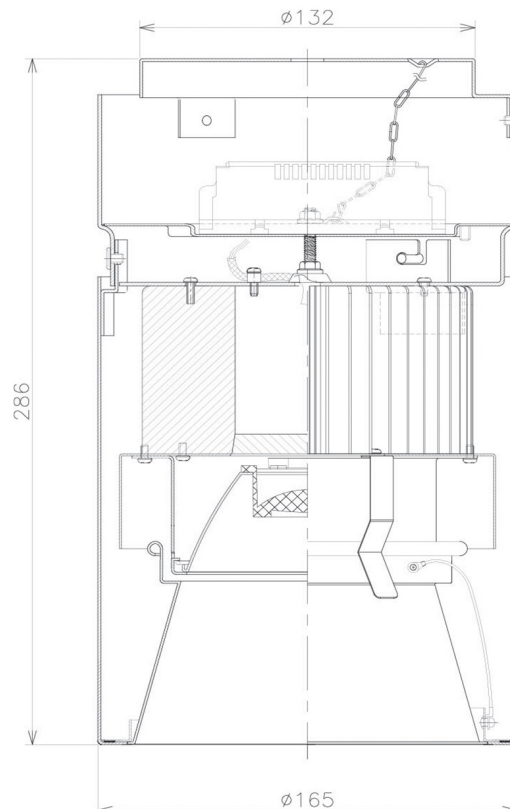

Item no. CD011-3615MW8540D

Series Name: Ceiling Light (Deep Cone)

■ Direct Horizontal Illuminance CD011-3615MW8540D

φ	Illuminance Angle	Beam Angle	Vertical Illuminance(lx)
1	14°	14°	92340
240			23090
1			20000
2			10260
490			5770
2			3690
730			2570
3			1880
980			1440
m	1	1	2

Installation	Direct mount
Type	
Fixture wattage	36W
Beam angle	15 deg
Color Temp.	4000K
CRI	Ra>85
Luminous	2779 lm
Body	Die-cast aluminum alloy
Body finish	White
Trim finish	White
Reflector finish	Mirror
IP Rate	IP20
Light source	COB module
Input Voltage	AC220~240V
Dimming Type	Non-Dimmable
Certificate	CE, CCC
Cut Hole	N/A

Weight	
42.8W	2.6kg
36.0W	2.4kg
28.5W	2.4kg