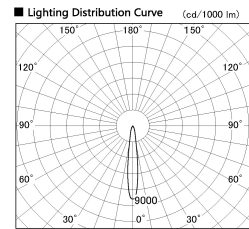

Item no. CD011-3615MW8540D

Series Name: Ceiling Light (Deep Cone)

■ Direct Horizontal Illuminance CD011-3615MW8540D

φ	Illuminance Angle	Beam Angle	Vertical Illuminance(lx)
1	14°	14°	92340
240			23090
1			20000
2			10260
490			5770
2			3690
730			2570
3			1880
980			1440
m	1	1	2

Installation	Direct mount
Type	
Fixture wattage	36W
Beam angle	15 deg
Color Temp.	4000K
CRI	Ra>85
Luminous	2779 lm
Body	Die-cast aluminum alloy
Body finish	White
Trim finish	White
Reflector finish	Mirror
IP Rate	IP20
Light source	COB module
Input Voltage	AC220~240V
Dimming Type	Non-Dimmable
Certificate	CE, CCC
Cut Hole	N/A

Weight	
42.8W	2.6kg
36.0W	2.4kg
28.5W	2.4kg