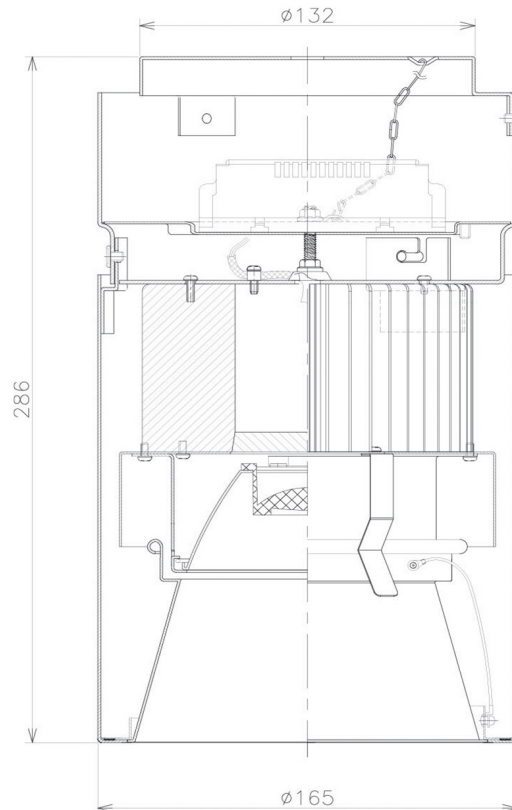

Item no. CD011-3615MW8540D

Series Name: Ceiling Light (Deep Cone)

■ Direct Horizontal Illuminance CD011-3615MW8540D

φ	Illuminance Angle	Beam Angle	Vertical Illuminance (lx)
	14°	14°	92340
240			23090
480	20000		10260
730	10000		5770
980	5000		3690
	2000		2570
	0	1	1880
		2	1440

Installation	Direct mount
Type	Ceiling Light (Deep Cone)
Fixture wattage	36W
Beam angle	15 deg
Color Temp.	4000K
CRI	Ra>85
Luminous	2779 lm
Body	Die-cast aluminum alloy
Body finish	White
Trim finish	White
Reflector finish	Mirror
IP Rate	IP20
Light source	COB module
Input Voltage	AC220~240V
Dimming Type	Non-Dimmable
Certificate	CE, CCC
Cut Hole	N/A

Weight	
42.8W	2.6kg
36.0W	2.4kg
28.5W	2.4kg