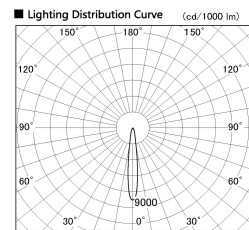

Item no. CD011-3615WW8527D

Series Name: Ceiling Light (Deep Cone)

White Reflector

■ Direct Horizontal Illuminance CD011-3615WW8527D

Illuminance Angle	Beam Angle	Vertical Illuminance(lx)
13°	14°	84740
		21180
220		9420
1		5300
450		3390
2		2350
680		1730
3		1320
910		

Installation	Direct mount
Type	Ceiling Light (Deep Cone)
Fixture wattage	36W
Beam angle	15 deg
Color Temp.	2700K
CRI	Ra>85
Luminous	2587 lm
Body	Die-cast aluminum alloy
Body finish	White
Trim finish	White
Reflector finish	White
IP Rate	IP20
Light source	COB module
Input Voltage	AC220~240V
Dimming Type	Non-Dimmable
Certificate	CE, CCC
Cut Hole	N/A

Weight	
42.8W	2.6kg
36.0W	2.4kg
28.5W	2.4kg