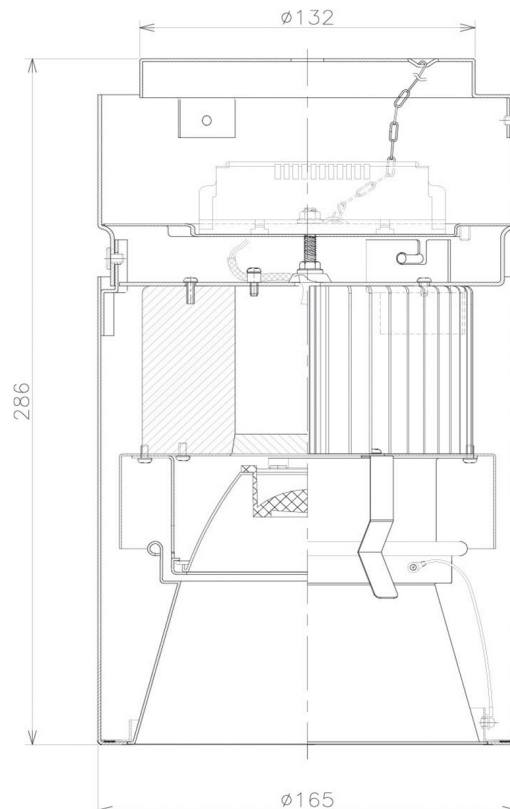

Item no. CD011-3615WW8527D

Series Name: Ceiling Light (Deep Cone)

White Reflector

■ Direct Horizontal Illuminance CD011-3615WW8527D

Illuminance Angle	Beam Angle	Vertical Illuminance(lx)
13°	14°	84740
		21180
220		9420
1		5300
450		3390
2		2350
680		1730
3		1320
910		

Installation	Direct mount
Type	Ceiling Light (Deep Cone)
Fixture wattage	36W
Beam angle	15 deg
Color Temp.	2700K
CRI	Ra>85
Luminous	2587 lm
Body	Die-cast aluminum alloy
Body finish	White
Trim finish	White
Reflector finish	White
IP Rate	IP20
Light source	COB module
Input Voltage	AC220~240V
Dimming Type	Non-Dimmable
Certificate	CE, CCC
Cut Hole	N/A

Weight	
42.8W	2.6kg
36.0W	2.4kg
28.5W	2.4kg