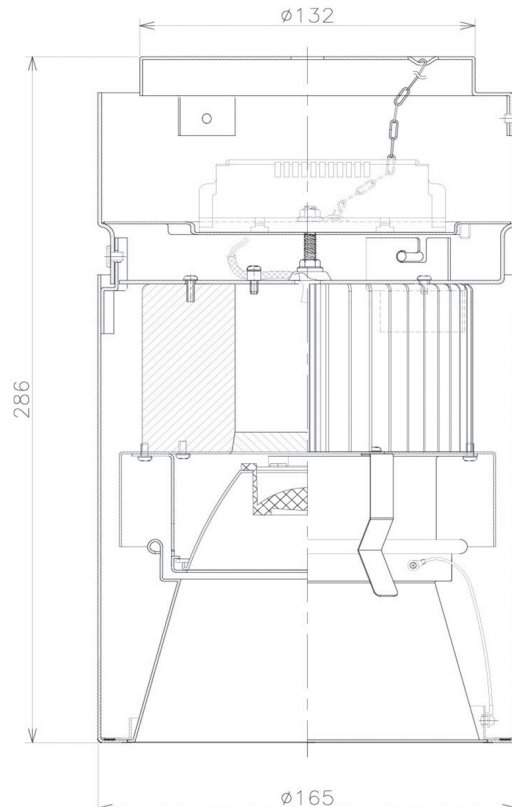

Item no. CD011-3615WW8527D

Series Name: Ceiling Light (Deep Cone)

White Reflector

■ Direct Horizontal Illuminance CD011-3615WW8527D

Illuminance Angle	Beam Angle	Vertical Illuminance(lx)
13°	14°	84740
1		21180
220		9420
1		5300
450		3390
2		2350
680		1730
3		1320
910		

Installation	Direct mount
Type	
Fixture wattage	36W
Beam angle	15 deg
Color Temp.	2700K
CRI	Ra>85
Luminous	2587 lm
Body	Die-cast aluminum alloy
Body finish	White
Trim finish	White
Reflector finish	White
IP Rate	IP20
Light source	COB module
Input Voltage	AC220~240V
Dimming Type	Non-Dimmable
Certificate	CE, CCC
Cut Hole	N/A

Weight	
42.8W	2.6kg
36.0W	2.4kg
28.5W	2.4kg