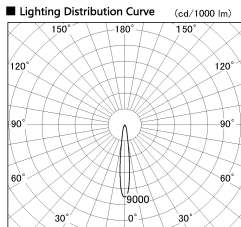

Item no. CD011-3615WW8527D

Series Name: Ceiling Light (Deep Cone)

White Reflector

■ Direct Horizontal Illuminance CD011-3615WW8527D

Illuminance Angle	Beam Angle	Vertical Illuminance(lx)
13°	14°	84740
1		21180
220		9420
1		5300
450		3390
2		2350
680		1730
3		1320
910		

Installation	Direct mount
Type	
Fixture wattage	36W
Beam angle	15 deg
Color Temp.	2700K
CRI	Ra>85
Luminous	2587 lm
Body	Die-cast aluminum alloy
Body finish	White
Trim finish	White
Reflector finish	White
IP Rate	IP20
Light source	COB module
Input Voltage	AC220~240V
Dimming Type	Non-Dimmable
Certificate	CE, CCC
Cut Hole	N/A

Weight	
42.8W	2.6kg
36.0W	2.4kg
28.5W	2.4kg