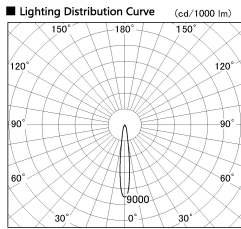

Item no. CD011-3615WW8530D

Series Name: Ceiling Light (Deep Cone)

White Reflector

■ Direct Horizontal Illuminance CD011-3615WW8530D

| Illuminance Angle | Beam Angle | Vertical Illuminance(lx) |
|-------------------|------------|--------------------------|
| 13°               | 14°        | 88340                    |
| 1                 |            | 22090                    |
| 220               |            | 9820                     |
| 1                 |            | 20000                    |
| 450               |            | 10000                    |
| 2                 |            | 5520                     |
| 680               |            | 3530                     |
| 3                 |            | 2450                     |
| 910               |            | 1800                     |
| 1                 |            | 2000                     |
| 0                 |            | 1380                     |

|                  |                           |
|------------------|---------------------------|
| Installation     | Direct mount              |
| Type             | Ceiling Light (Deep Cone) |
| Fixture wattage  | 36W                       |
| Beam angle       | 15 deg                    |
| Color Temp.      | 3000K                     |
| CRI              | Ra>85                     |
| Luminous         | 2697 lm                   |
| Body             | Die-cast aluminum alloy   |
| Body finish      | White                     |
| Trim finish      | White                     |
| Reflector finish | White                     |
| IP Rate          | IP20                      |
| Light source     | COB module                |
| Input Voltage    | AC220~240V                |
| Dimming Type     | Non-Dimmable              |
| Certificate      | CE, CCC                   |
| Cut Hole         | N/A                       |

| Weight |       |
|--------|-------|
| 42.8W  | 2.6kg |
| 36.0W  | 2.4kg |
| 28.5W  | 2.4kg |