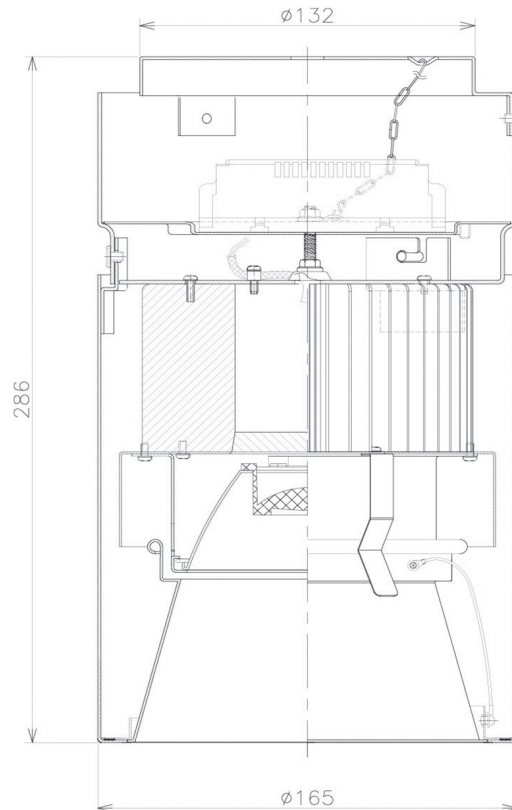

Item no. CD011-3615WW8530D

Series Name: Ceiling Light (Deep Cone)

White Reflector

■ Direct Horizontal Illuminance CD011-3615WW8530D

Illuminance Angle	Beam Angle	Vertical Illuminance(lx)
13°	14°	88340
1		22090
220		9820
1		20000
450		10000
2		5520
680		3530
3		2450
910		1800
1		2000
0		1380

Installation	Direct mount
Type	
Fixture wattage	36W
Beam angle	15 deg
Color Temp.	3000K
CRI	Ra>85
Luminous	2697 lm
Body	Die-cast aluminum alloy
Body finish	White
Trim finish	White
Reflector finish	White
IP Rate	IP20
Light source	COB module
Input Voltage	AC220~240V
Dimming Type	Non-Dimmable
Certificate	CE, CCC
Cut Hole	N/A

Weight	
42.8W	2.6kg
36.0W	2.4kg
28.5W	2.4kg