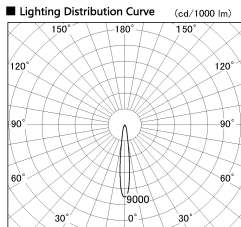

Item no. CD011-3615WW8530D

Series Name: Ceiling Light (Deep Cone)

White Reflector

■ Direct Horizontal Illuminance CD011-3615WW8530D

Illuminance Angle	Beam Angle	Vertical Illuminance(lx)
13°	14°	88340
1		22090
220		9820
1		20000
450		10000
2		5520
680		3530
3		2450
910		1800
1		2000
0		1380

Installation	Direct mount
Type	
Fixture wattage	36W
Beam angle	15 deg
Color Temp.	3000K
CRI	Ra>85
Luminous	2697 lm
Body	Die-cast aluminum alloy
Body finish	White
Trim finish	White
Reflector finish	White
IP Rate	IP20
Light source	COB module
Input Voltage	AC220~240V
Dimming Type	Non-Dimmable
Certificate	CE, CCC
Cut Hole	N/A

Weight	
42.8W	2.6kg
36.0W	2.4kg
28.5W	2.4kg