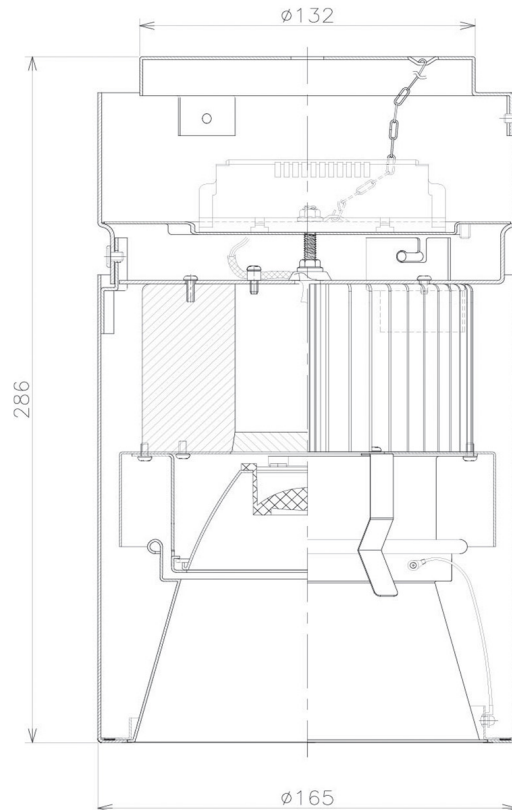

Item no. CD011-3615WW8530D

Series Name: Ceiling Light (Deep Cone)

White Reflector

■ Direct Horizontal Illuminance CD011-3615WW8530D

| Illuminance Angle | Beam Angle | Vertical Illuminance(lx) |
|-------------------|------------|--------------------------|
| 13°               | 14°        | 88340                    |
| 1                 |            | 22090                    |
| 220               |            | 9820                     |
| 1                 |            | 20000                    |
| 450               |            | 10000                    |
| 2                 |            | 5520                     |
| 680               |            | 3530                     |
| 3                 |            | 2450                     |
| 910               |            | 1800                     |
| 1                 |            | 2000                     |
| 0                 |            | 1380                     |

|                  |                           |
|------------------|---------------------------|
| Installation     | Direct mount              |
| Type             | Ceiling Light (Deep Cone) |
| Fixture wattage  | 36W                       |
| Beam angle       | 15 deg                    |
| Color Temp.      | 3000K                     |
| CRI              | Ra>85                     |
| Luminous         | 2697 lm                   |
| Body             | Die-cast aluminum alloy   |
| Body finish      | White                     |
| Trim finish      | White                     |
| Reflector finish | White                     |
| IP Rate          | IP20                      |
| Light source     | COB module                |
| Input Voltage    | AC220~240V                |
| Dimming Type     | Non-Dimmable              |
| Certificate      | CE, CCC                   |
| Cut Hole         | N/A                       |

| Weight |       |
|--------|-------|
| 42.8W  | 2.6kg |
| 36.0W  | 2.4kg |
| 28.5W  | 2.4kg |