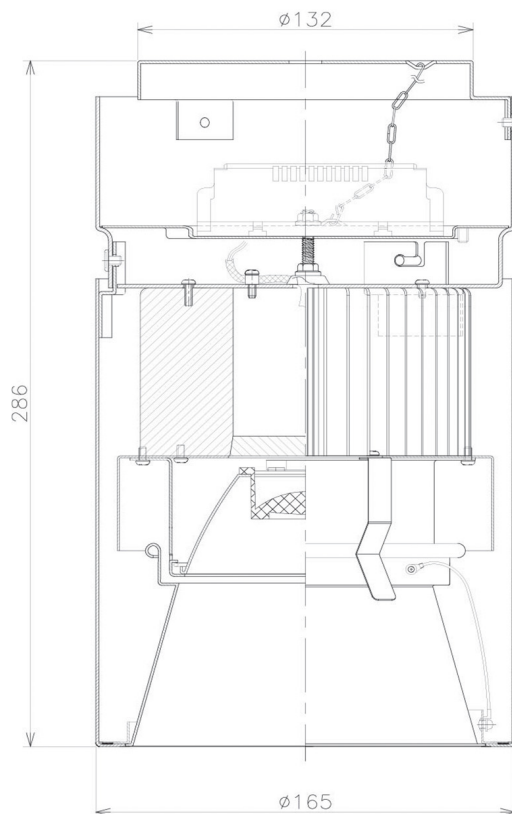

Item no. CD011-3615WW8535D

Series Name: Ceiling Light (Deep Cone)

White Reflector

Installation	Direct mount
Type	
Fixture wattage	36W
Beam angle	15 deg
Color Temp.	3500K
CRI	Ra>85
Luminous	2740 lm
Body	Die-cast aluminum alloy
Body finish	White
Trim finish	White
Reflector finish	White
IP Rate	IP20
Light source	COB module
Input Voltage	AC220~240V
Dimming Type	Non-Dimmable
Certificate	CE, CCC
Cut Hole	N/A

■ Direct Horizontal Illuminance CD011-3615WW8535D

Illuminance Angle	Beam Angle	Vertical Illuminance (lx)
13°	14°	89750
1		22440
220		9970
1		20000
2		10000
450		5610
2		3590
680		2490
3		1830
910		1400
1		2000
0		0

Weight	
42.8W	2.6kg
36.0W	2.4kg
28.5W	2.4kg