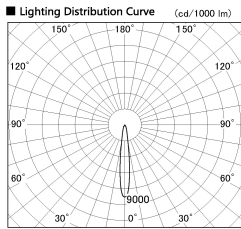

Item no. CD011-3615WW8535D

Series Name: Ceiling Light (Deep Cone)

White Reflector

■ Direct Horizontal Illuminance CD011-3615WW8535D

Illuminance Angle	Beam Angle	Vertical Illuminance(lx)
13°	14°	89750
		22440
220		9970
1		5610
450		3590
2		2490
680		1830
3		1400
910		
lm		

Installation	Direct mount
Type	Ceiling Light (Deep Cone)
Fixture wattage	36W
Beam angle	15 deg
Color Temp.	3500K
CRI	Ra>85
Luminous	2740 lm
Body	Die-cast aluminum alloy
Body finish	White
Trim finish	White
Reflector finish	White
IP Rate	IP20
Light source	COB module
Input Voltage	AC220~240V
Dimming Type	Non-Dimmable
Certificate	CE, CCC
Cut Hole	N/A

Weight	
42.8W	2.6kg
36.0W	2.4kg
28.5W	2.4kg