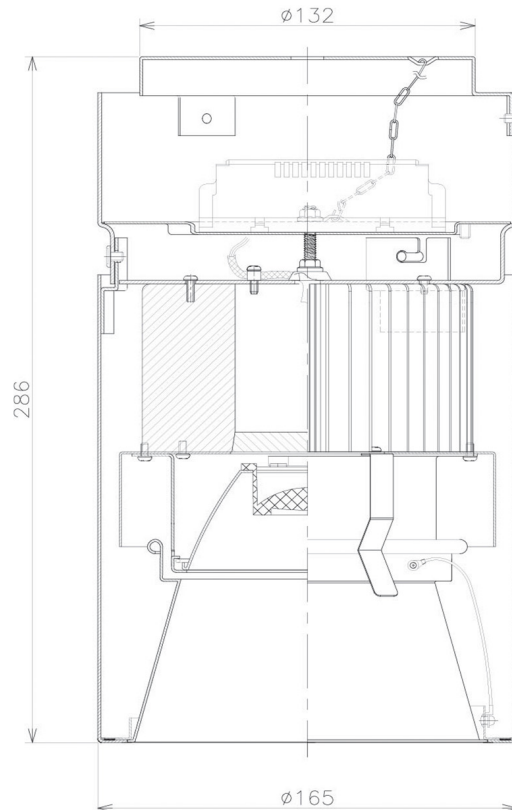

Item no. CD011-3615WW8535D

Series Name: Ceiling Light (Deep Cone)

White Reflector

■ Direct Horizontal Illuminance CD011-3615WW8535D

Illuminance Angle	Beam Angle	Vertical Illuminance(lx)
13°	14°	89750
		22440
220		9970
1		5610
450		3590
2		2490
680		1830
3		1400
910		
lm		

Installation	Direct mount
Type	Ceiling Light (Deep Cone)
Fixture wattage	36W
Beam angle	15 deg
Color Temp.	3500K
CRI	Ra>85
Luminous	2740 lm
Body	Die-cast aluminum alloy
Body finish	White
Trim finish	White
Reflector finish	White
IP Rate	IP20
Light source	COB module
Input Voltage	AC220~240V
Dimming Type	Non-Dimmable
Certificate	CE, CCC
Cut Hole	N/A

Weight	
42.8W	2.6kg
36.0W	2.4kg
28.5W	2.4kg