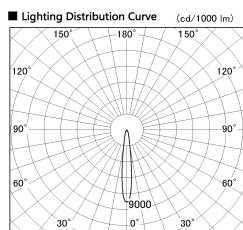

Item no. CD011-3615WW8535D

Series Name: Ceiling Light (Deep Cone)

White Reflector

Installation	Direct mount
Type	
Fixture wattage	36W
Beam angle	15 deg
Color Temp.	3500K
CRI	Ra>85
Luminous	2740 lm
Body	Die-cast aluminum alloy
Body finish	White
Trim finish	White
Reflector finish	White
IP Rate	IP20
Light source	COB module
Input Voltage	AC220~240V
Dimming Type	Non-Dimmable
Certificate	CE, CCC
Cut Hole	N/A

■ Direct Horizontal Illuminance CD011-3615WW8535D

Illuminance Angle	Beam Angle	Vertical Illuminance (lx)
13°	14°	89750
1		22440
220		9970
1		20000
2		10000
450		5610
2		3590
680		2490
3		1830
910		1400
1		2000
0		0

Weight	
42.8W	2.6kg
36.0W	2.4kg
28.5W	2.4kg