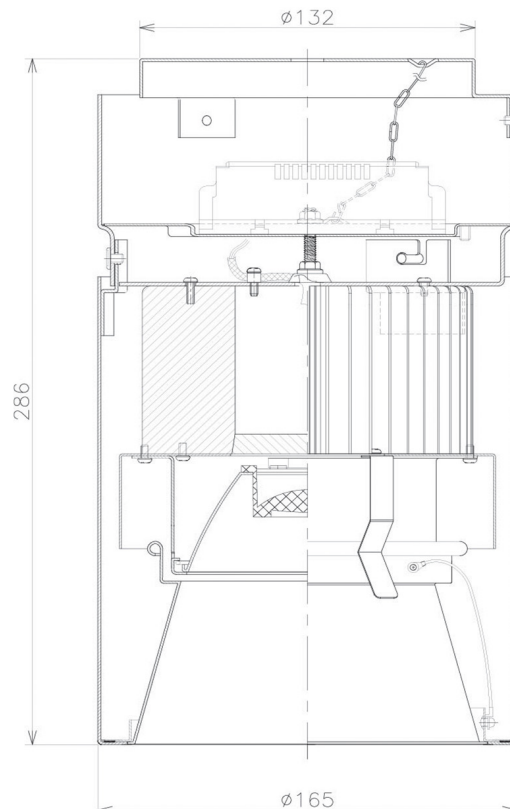

Item no. CD011-3615WW8540D

Series Name: Ceiling Light (Deep Cone)

White Reflector

■ Direct Horizontal Illuminance CD011-3615WW8540D

Illuminance Angle	Beam Angle	Vertical Illuminance (lx)
13°	14°	90630
		22660
		10070
		5660
		3630
		2520
		1850
		1420

Installation	Direct mount
Type	
Fixture wattage	36W
Beam angle	15 deg
Color Temp.	4000K
CRI	Ra>85
Luminous	2767 lm
Body	Die-cast aluminum alloy
Body finish	White
Trim finish	White
Reflector finish	White
IP Rate	IP20
Light source	COB module
Input Voltage	AC220~240V
Dimming Type	Non-Dimmable
Certificate	CE, CCC
Cut Hole	N/A

Weight	
42.8W	2.6kg
36.0W	2.4kg
28.5W	2.4kg