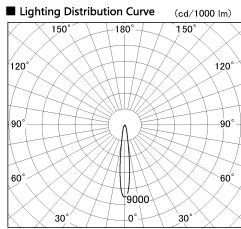

Item no. CD011-3615WW8540D

Series Name: Ceiling Light (Deep Cone)

White Reflector

■ Direct Horizontal Illuminance CD011-3615WW8540D

Illuminance Angle	Beam Angle	Vertical Illuminance (lx)
13°	14°	90630
1		22660
220		10070
1		5660
450		3630
2		2520
680		1850
3		1420
910		

Installation	Direct mount
Type	Ceiling Light (Deep Cone)
Fixture wattage	36W
Beam angle	15 deg
Color Temp.	4000K
CRI	Ra>85
Luminous	2767 lm
Body	Die-cast aluminum alloy
Body finish	White
Trim finish	White
Reflector finish	White
IP Rate	IP20
Light source	COB module
Input Voltage	AC220~240V
Dimming Type	Non-Dimmable
Certificate	CE, CCC
Cut Hole	N/A

Weight	
42.8W	2.6kg
36.0W	2.4kg
28.5W	2.4kg