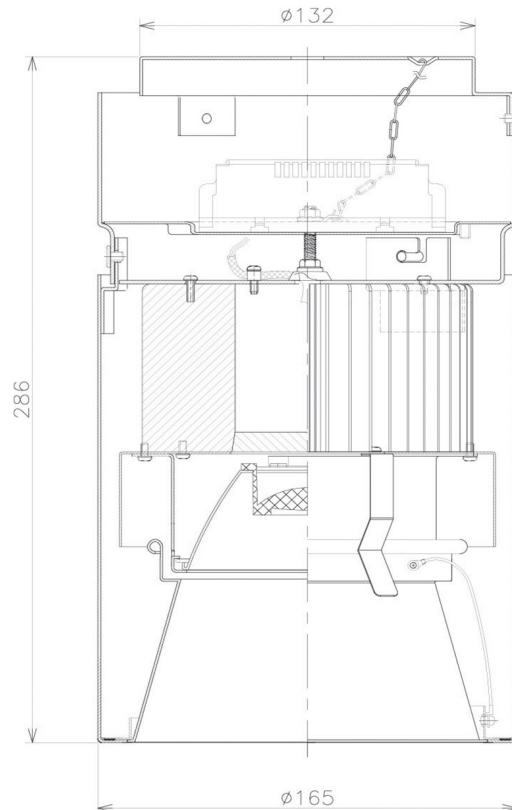

Item no. CD011-3615WW8540D

Series Name: Ceiling Light (Deep Cone)

White Reflector

■ Direct Horizontal Illuminance CD011-3615WW8540D

Illuminance Angle	Beam Angle	Vertical Illuminance (lx)
13°	14°	90630
1		22660
220		10070
1		5660
450		3630
2		2520
680		1850
3		1420
910		

Installation	Direct mount
Type	Ceiling Light (Deep Cone)
Fixture wattage	36W
Beam angle	15 deg
Color Temp.	4000K
CRI	Ra>85
Luminous	2767 lm
Body	Die-cast aluminum alloy
Body finish	White
Trim finish	White
Reflector finish	White
IP Rate	IP20
Light source	COB module
Input Voltage	AC220~240V
Dimming Type	Non-Dimmable
Certificate	CE, CCC
Cut Hole	N/A

Weight	
42.8W	2.6kg
36.0W	2.4kg
28.5W	2.4kg