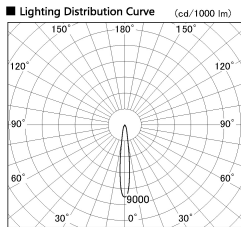

Item no. CD011-3615WW8540D

Series Name: Ceiling Light (Deep Cone)

White Reflector

■ Direct Horizontal Illuminance CD011-3615WW8540D

Illuminance Angle	Beam Angle	Vertical Illuminance (lx)
13°	14°	90630
		22660
		10070
		5660
		3630
		2520
		1850
		1420

Installation	Direct mount
Type	
Fixture wattage	36W
Beam angle	15 deg
Color Temp.	4000K
CRI	Ra>85
Luminous	2767 lm
Body	Die-cast aluminum alloy
Body finish	White
Trim finish	White
Reflector finish	White
IP Rate	IP20
Light source	COB module
Input Voltage	AC220~240V
Dimming Type	Non-Dimmable
Certificate	CE, CCC
Cut Hole	N/A

Weight	
42.8W	2.6kg
36.0W	2.4kg
28.5W	2.4kg