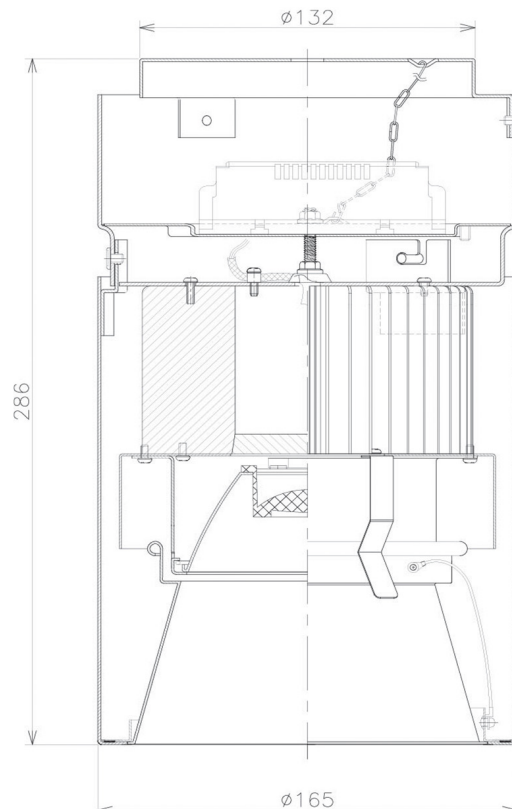

Item no. CD011-3620DW8527D

Series Name: Ceiling Light (Deep Cone)

Dark Mirror Reflector

■ Direct Horizontal Illuminance CD011-3620DW8527D

Illuminance Angle	Beam Angle	Vertical Illuminance (lx)
17°	17°	60800
1		15200
20000		6760
10000		3800
5000		2430
2		1690
890		1240
3		950
1190		

Installation	Direct mount
Type	
Fixture wattage	36W
Beam angle	15 deg
Color Temp.	2700K
CRI	Ra>85
Luminous	2568 lm
Body	Die-cast aluminum alloy
Body finish	White
Trim finish	White
Reflector finish	Dark Mirror
IP Rate	IP20
Light source	COB module
Input Voltage	AC220~240V
Dimming Type	Non-Dimmable
Certificate	CE, CCC
Cut Hole	N/A

Weight	
42.8W	2.6kg
36.0W	2.4kg
28.5W	2.4kg