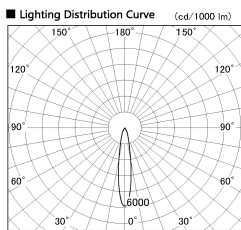

Item no. CD011-3620DW8527D

Series Name: Ceiling Light (Deep Cone)

Dark Mirror Reflector

■ Direct Horizontal Illuminance CD011-3620DW8527D

Illuminance Angle	Beam Angle	Vertical Illuminance (lx)
17°	17°	60800
1		15200
20000		6760
10000		3800
5000		2430
2		1690
890		1240
3		950
1190		

Installation	Direct mount
Type	
Fixture wattage	36W
Beam angle	15 deg
Color Temp.	2700K
CRI	Ra>85
Luminous	2568 lm
Body	Die-cast aluminum alloy
Body finish	White
Trim finish	White
Reflector finish	Dark Mirror
IP Rate	IP20
Light source	COB module
Input Voltage	AC220~240V
Dimming Type	Non-Dimmable
Certificate	CE, CCC
Cut Hole	N/A

Weight	
42.8W	2.6kg
36.0W	2.4kg
28.5W	2.4kg