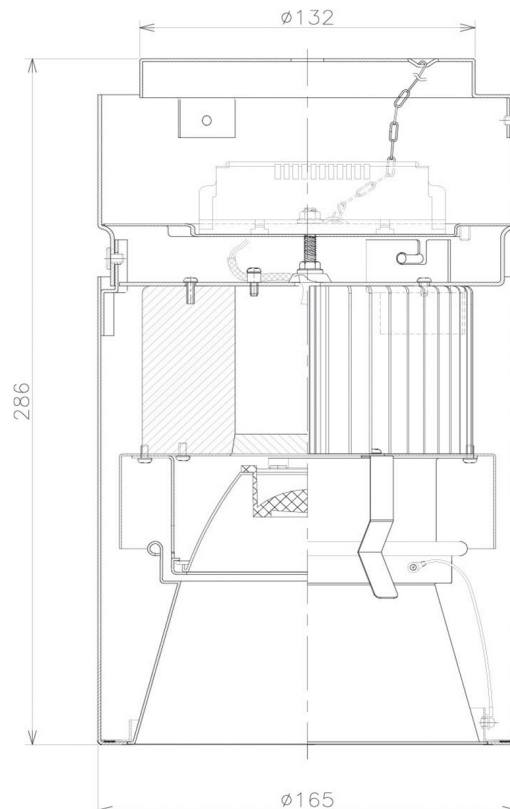

Item no. CD011-3620DW8530D

Series Name: Ceiling Light (Deep Cone)

Dark Mirror Reflector

Installation	Direct mount
Type	Ceiling Light (Deep Cone)
Fixture wattage	36W
Beam angle	15 deg
Color Temp.	3000K
CRI	Ra>85
Luminous	2677 lm
Body	Die-cast aluminum alloy
Body finish	White
Trim finish	White
Reflector finish	Dark Mirror
IP Rate	IP20
Light source	COB module
Input Voltage	AC220~240V
Dimming Type	Non-Dimmable
Certificate	CE, CCC
Cut Hole	N/A

Weight	
42.8W	2.6kg
36.0W	2.4kg
28.5W	2.4kg