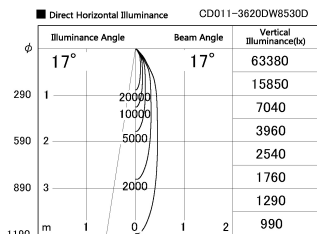

Item no. CD011-3620DW8530D

Series Name: Ceiling Light (Deep Cone)

Dark Mirror Reflector

| | |
|------------------|-------------------------|
| Installation | Direct mount |
| Type | |
| Fixture wattage | 36W |
| Beam angle | 15 deg |
| Color Temp. | 3000K |
| CRI | Ra>85 |
| Luminous | 2677 lm |
| Body | Die-cast aluminum alloy |
| Body finish | White |
| Trim finish | White |
| Reflector finish | Dark Mirror |
| IP Rate | IP20 |
| Light source | COB module |
| Input Voltage | AC220~240V |
| Dimming Type | Non-Dimmable |
| Certificate | CE, CCC |
| Cut Hole | N/A |

| Weight | |
|--------|-------|
| 42.8W | 2.6kg |
| 36.0W | 2.4kg |
| 28.5W | 2.4kg |