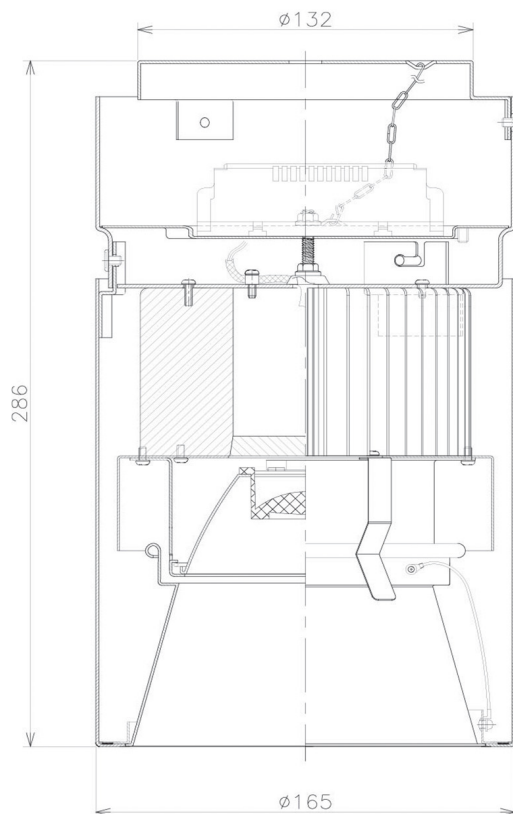

Item no. CD011-3620DW8530D

Series Name: Ceiling Light (Deep Cone)

Dark Mirror Reflector

| | |
|------------------|-------------------------|
| Installation | Direct mount |
| Type | |
| Fixture wattage | 36W |
| Beam angle | 15 deg |
| Color Temp. | 3000K |
| CRI | Ra>85 |
| Luminous | 2677 lm |
| Body | Die-cast aluminum alloy |
| Body finish | White |
| Trim finish | White |
| Reflector finish | Dark Mirror |
| IP Rate | IP20 |
| Light source | COB module |
| Input Voltage | AC220~240V |
| Dimming Type | Non-Dimmable |
| Certificate | CE, CCC |
| Cut Hole | N/A |

| Weight | |
|--------|-------|
| 42.8W | 2.6kg |
| 36.0W | 2.4kg |
| 28.5W | 2.4kg |