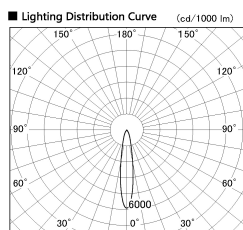

Item no. CD011-3620DW8530D

Series Name: Ceiling Light (Deep Cone)

Dark Mirror Reflector

| | |
|------------------|-------------------------|
| Installation | Direct mount |
| Type | |
| Fixture wattage | 36W |
| Beam angle | 15 deg |
| Color Temp. | 3000K |
| CRI | Ra>85 |
| Luminous | 2677 lm |
| Body | Die-cast aluminum alloy |
| Body finish | White |
| Trim finish | White |
| Reflector finish | Dark Mirror |
| IP Rate | IP20 |
| Light source | COB module |
| Input Voltage | AC220~240V |
| Dimming Type | Non-Dimmable |
| Certificate | CE, CCC |
| Cut Hole | N/A |

| Weight | |
|--------|-------|
| 42.8W | 2.6kg |
| 36.0W | 2.4kg |
| 28.5W | 2.4kg |