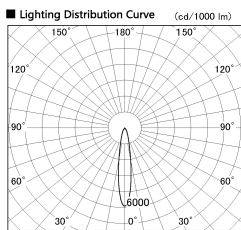

Item no. CD011-3620DW8530D

Series Name: Ceiling Light (Deep Cone)

Dark Mirror Reflector

Installation	Direct mount
Type	Ceiling Light (Deep Cone)
Fixture wattage	36W
Beam angle	15 deg
Color Temp.	3000K
CRI	Ra>85
Luminous	2677 lm
Body	Die-cast aluminum alloy
Body finish	White
Trim finish	White
Reflector finish	Dark Mirror
IP Rate	IP20
Light source	COB module
Input Voltage	AC220~240V
Dimming Type	Non-Dimmable
Certificate	CE, CCC
Cut Hole	N/A

Weight	
42.8W	2.6kg
36.0W	2.4kg
28.5W	2.4kg