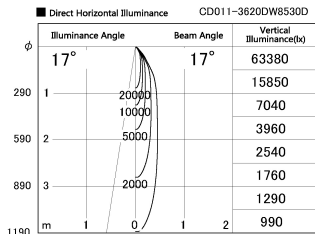

Item no. CD011-3620DW8530D

Series Name: Ceiling Light (Deep Cone)

Dark Mirror Reflector

Installation	Direct mount
Type	Ceiling Light (Deep Cone)
Fixture wattage	36W
Beam angle	15 deg
Color Temp.	3000K
CRI	Ra>85
Luminous	2677 lm
Body	Die-cast aluminum alloy
Body finish	White
Trim finish	White
Reflector finish	Dark Mirror
IP Rate	IP20
Light source	COB module
Input Voltage	AC220~240V
Dimming Type	Non-Dimmable
Certificate	CE, CCC
Cut Hole	N/A

Weight	
42.8W	2.6kg
36.0W	2.4kg
28.5W	2.4kg