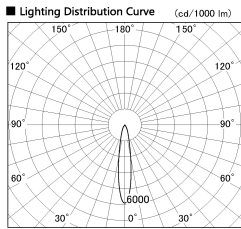

Item no. CD011-3620DW8535D

Series Name: Ceiling Light (Deep Cone)

Dark Mirror Reflector

■ Direct Horizontal Illuminance CD011-3620DW8535D

Illuminance Angle	Beam Angle	Vertical Illuminance (lx)
17°	17°	64420
1		16110
20000		7160
10000		4030
5000		2580
2000		1790
1310		1310
1010		1010

Installation	Direct mount
Type	
Fixture wattage	36W
Beam angle	15 deg
Color Temp.	3500K
CRI	Ra>85
Luminous	2721 lm
Body	Die-cast aluminum alloy
Body finish	White
Trim finish	White
Reflector finish	Dark Mirror
IP Rate	IP20
Light source	COB module
Input Voltage	AC220~240V
Dimming Type	Non-Dimmable
Certificate	CE, CCC
Cut Hole	N/A

Weight	
42.8W	2.6kg
36.0W	2.4kg
28.5W	2.4kg