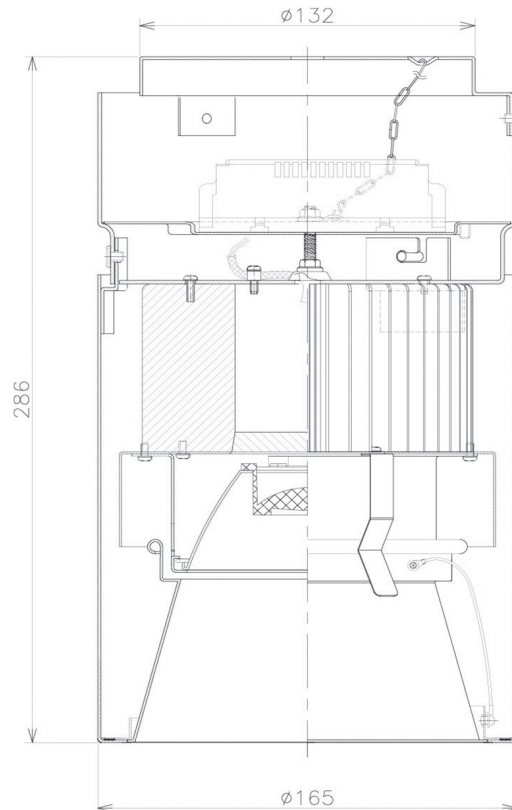

Item no. CD011-3620DW8535D

Series Name: Ceiling Light (Deep Cone)

Dark Mirror Reflector

■ Direct Horizontal Illuminance CD011-3620DW8535D

Illuminance Angle	Beam Angle	Vertical Illuminance (lx)
17°	17°	64420
1		16110
20000		7160
10000		4030
5000		2580
2000		1790
1310		1310
1010		1010

Installation	Direct mount
Type	
Fixture wattage	36W
Beam angle	15 deg
Color Temp.	3500K
CRI	Ra>85
Luminous	2721 lm
Body	Die-cast aluminum alloy
Body finish	White
Trim finish	White
Reflector finish	Dark Mirror
IP Rate	IP20
Light source	COB module
Input Voltage	AC220~240V
Dimming Type	Non-Dimmable
Certificate	CE, CCC
Cut Hole	N/A

Weight	
42.8W	2.6kg
36.0W	2.4kg
28.5W	2.4kg