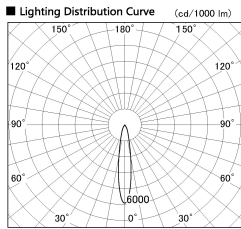

Item no. CD011-3620DW8535D

Series Name: Ceiling Light (Deep Cone)

Dark Mirror Reflector

■ Direct Horizontal Illuminance CD011-3620DW8535D

Illuminance Angle	Beam Angle	Vertical Illuminance (lx)
17°	17°	64420
1		16110
20000		7160
10000		4030
5000		2580
2		1790
890		1310
3		2000
1190		1010
m	1 0 1 2	

Installation	Direct mount
Type	Ceiling Light (Deep Cone)
Fixture wattage	36W
Beam angle	15 deg
Color Temp.	3500K
CRI	Ra>85
Luminous	2721 lm
Body	Die-cast aluminum alloy
Body finish	White
Trim finish	White
Reflector finish	Dark Mirror
IP Rate	IP20
Light source	COB module
Input Voltage	AC220~240V
Dimming Type	Non-Dimmable
Certificate	CE, CCC
Cut Hole	N/A

Weight	
42.8W	2.6kg
36.0W	2.4kg
28.5W	2.4kg