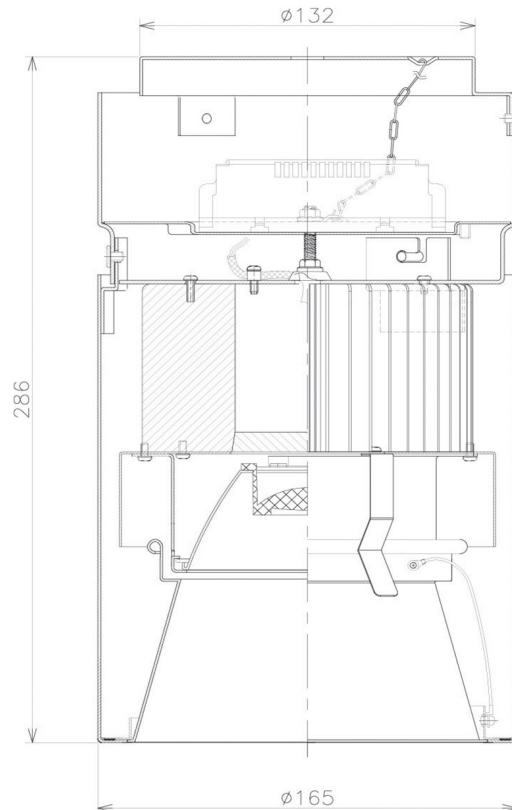

Item no. CD011-3620DW8535D

Series Name: Ceiling Light (Deep Cone)

Dark Mirror Reflector

■ Direct Horizontal Illuminance CD011-3620DW8535D

Illuminance Angle	Beam Angle	Vertical Illuminance (lx)
17°	17°	64420
1		16110
20000		7160
10000		4030
5000		2580
2		1790
890		1310
3		2000
1190		1010
m	1 0 1 2	

Installation	Direct mount
Type	Ceiling Light (Deep Cone)
Fixture wattage	36W
Beam angle	15 deg
Color Temp.	3500K
CRI	Ra>85
Luminous	2721 lm
Body	Die-cast aluminum alloy
Body finish	White
Trim finish	White
Reflector finish	Dark Mirror
IP Rate	IP20
Light source	COB module
Input Voltage	AC220~240V
Dimming Type	Non-Dimmable
Certificate	CE, CCC
Cut Hole	N/A

Weight	
42.8W	2.6kg
36.0W	2.4kg
28.5W	2.4kg