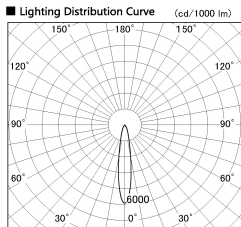

Item no. CD011-3620DW8540D

Series Name: Ceiling Light (Deep Cone)

Dark Mirror Reflector

■ Direct Horizontal Illuminance CD011-3620DW8540D

Illuminance Angle	Beam Angle	Vertical Illuminance (lx)
17°	17°	65010
1		16250
2		7220
3		4060
5000		2600
2000		1810
1000		1330
200		1020

Installation	Direct mount
Type	
Fixture wattage	36W
Beam angle	15 deg
Color Temp.	4000K
CRI	Ra>85
Luminous	2746 lm
Body	Die-cast aluminum alloy
Body finish	White
Trim finish	White
Reflector finish	Dark Mirror
IP Rate	IP20
Light source	COB module
Input Voltage	AC220~240V
Dimming Type	Non-Dimmable
Certificate	CE, CCC
Cut Hole	N/A

Weight	
42.8W	2.6kg
36.0W	2.4kg
28.5W	2.4kg