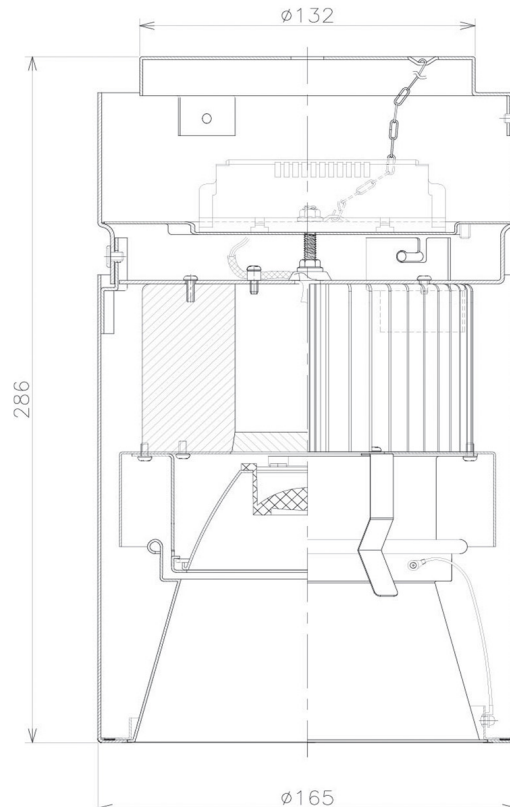

Item no. CD011-3620DW8540D

Series Name: Ceiling Light (Deep Cone)

Dark Mirror Reflector

■ Direct Horizontal Illuminance CD011-3620DW8540D

Illuminance Angle	Beam Angle	Vertical Illuminance (lx)
17°	17°	65010
1		16250
2		7220
3		4060
5000		2600
2000		1810
1000		1330
200		1020

Installation	Direct mount
Type	
Fixture wattage	36W
Beam angle	15 deg
Color Temp.	4000K
CRI	Ra>85
Luminous	2746 lm
Body	Die-cast aluminum alloy
Body finish	White
Trim finish	White
Reflector finish	Dark Mirror
IP Rate	IP20
Light source	COB module
Input Voltage	AC220~240V
Dimming Type	Non-Dimmable
Certificate	CE, CCC
Cut Hole	N/A

Weight	
42.8W	2.6kg
36.0W	2.4kg
28.5W	2.4kg