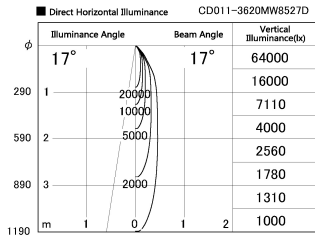

Item no. CD011-3620MW8527D

Series Name: Ceiling Light (Deep Cone)

Installation	Direct mount
Type	Ceiling Light (Deep Cone)
Fixture wattage	36W
Beam angle	15 deg
Color Temp.	2700K
CRI	Ra>85
Luminous	2703 lm
Body	Die-cast aluminum alloy
Body finish	White
Trim finish	White
Reflector finish	Mirror
IP Rate	IP20
Light source	COB module
Input Voltage	AC220~240V
Dimming Type	Non-Dimmable
Certificate	CE, CCC
Cut Hole	N/A

Weight	
42.8W	2.6kg
36.0W	2.4kg
28.5W	2.4kg