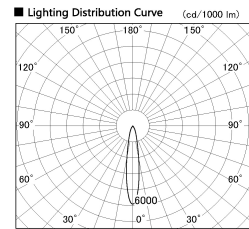

Item no. CD011-3620MW8527D

Series Name: Ceiling Light (Deep Cone)

Installation	Direct mount
Type	Ceiling Light (Deep Cone)
Fixture wattage	36W
Beam angle	15 deg
Color Temp.	2700K
CRI	Ra>85
Luminous	2703 lm
Body	Die-cast aluminum alloy
Body finish	White
Trim finish	White
Reflector finish	Mirror
IP Rate	IP20
Light source	COB module
Input Voltage	AC220~240V
Dimming Type	Non-Dimmable
Certificate	CE, CCC
Cut Hole	N/A

Weight	
42.8W	2.6kg
36.0W	2.4kg
28.5W	2.4kg