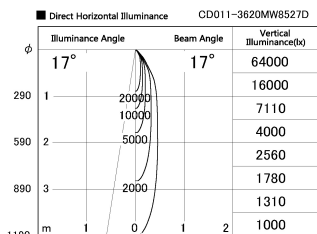

Item no. CD011-3620MW8527D

Series Name: Ceiling Light (Deep Cone)

Installation	Direct mount
Type	
Fixture wattage	36W
Beam angle	15 deg
Color Temp.	2700K
CRI	Ra>85
Luminous	2703 lm
Body	Die-cast aluminum alloy
Body finish	White
Trim finish	White
Reflector finish	Mirror
IP Rate	IP20
Light source	COB module
Input Voltage	AC220~240V
Dimming Type	Non-Dimmable
Certificate	CE, CCC
Cut Hole	N/A

Weight	
42.8W	2.6kg
36.0W	2.4kg
28.5W	2.4kg