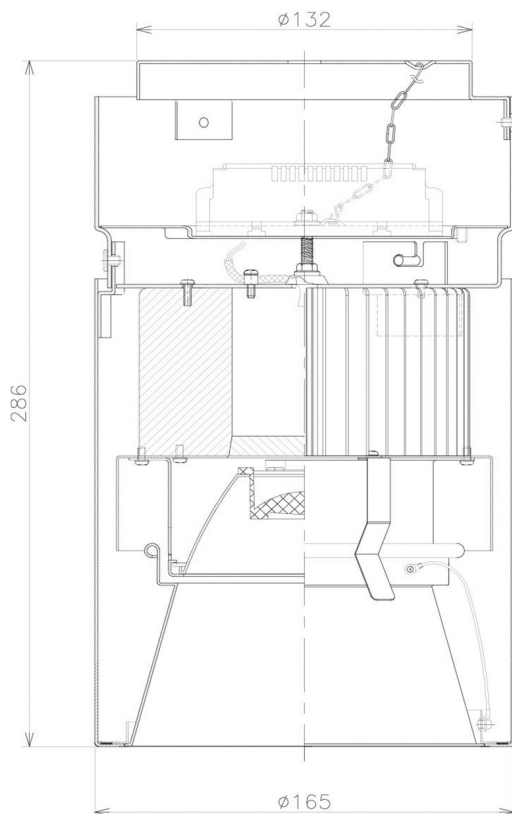

Item no. CD011-3620MW8527D

Series Name: Ceiling Light (Deep Cone)

Installation	Direct mount
Type	
Fixture wattage	36W
Beam angle	15 deg
Color Temp.	2700K
CRI	Ra>85
Luminous	2703 lm
Body	Die-cast aluminum alloy
Body finish	White
Trim finish	White
Reflector finish	Mirror
IP Rate	IP20
Light source	COB module
Input Voltage	AC220~240V
Dimming Type	Non-Dimmable
Certificate	CE, CCC
Cut Hole	N/A

Weight	
42.8W	2.6kg
36.0W	2.4kg
28.5W	2.4kg