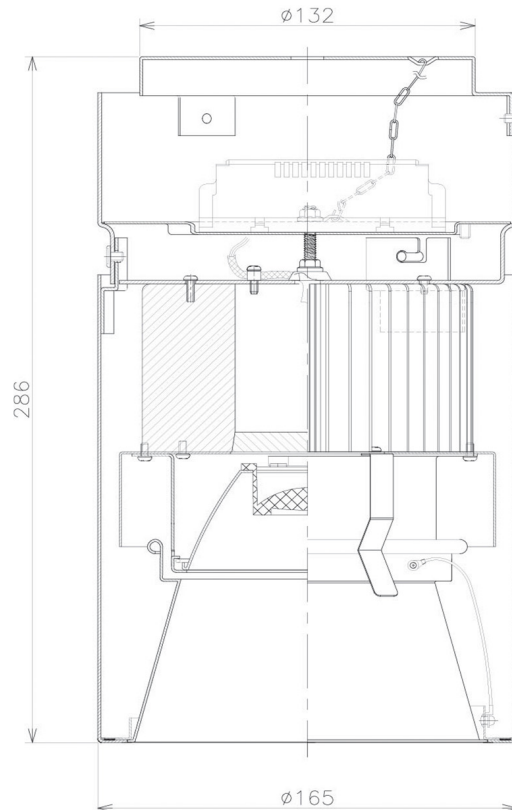

Item no. CD011-3620MW8527D

Series Name: Ceiling Light (Deep Cone)

Installation	Direct mount
Type	Ceiling Light (Deep Cone)
Fixture wattage	36W
Beam angle	15 deg
Color Temp.	2700K
CRI	Ra>85
Luminous	2703 lm
Body	Die-cast aluminum alloy
Body finish	White
Trim finish	White
Reflector finish	Mirror
IP Rate	IP20
Light source	COB module
Input Voltage	AC220~240V
Dimming Type	Non-Dimmable
Certificate	CE, CCC
Cut Hole	N/A

Weight	
42.8W	2.6kg
36.0W	2.4kg
28.5W	2.4kg