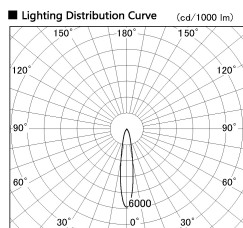

Item no. CD011-3620MW8527D

Series Name: Ceiling Light (Deep Cone)

Installation	Direct mount
Type	
Fixture wattage	36W
Beam angle	15 deg
Color Temp.	2700K
CRI	Ra>85
Luminous	2703 lm
Body	Die-cast aluminum alloy
Body finish	White
Trim finish	White
Reflector finish	Mirror
IP Rate	IP20
Light source	COB module
Input Voltage	AC220~240V
Dimming Type	Non-Dimmable
Certificate	CE, CCC
Cut Hole	N/A

Weight	
42.8W	2.6kg
36.0W	2.4kg
28.5W	2.4kg