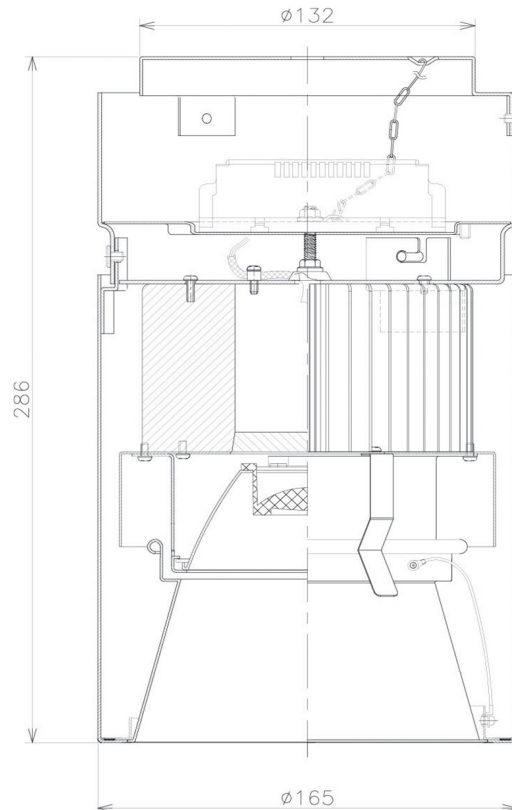

Item no. CD011-3620MW8530D

Series Name: Ceiling Light (Deep Cone)

Installation	Direct mount
Type	Ceiling Light (Deep Cone)
Fixture wattage	36W
Beam angle	15 deg
Color Temp.	3000K
CRI	Ra>85
Luminous	2818 lm
Body	Die-cast aluminum alloy
Body finish	White
Trim finish	White
Reflector finish	Mirror
IP Rate	IP20
Light source	COB module
Input Voltage	AC220~240V
Dimming Type	Non-Dimmable
Certificate	CE, CCC
Cut Hole	N/A

Weight	
42.8W	2.6kg
36.0W	2.4kg
28.5W	2.4kg