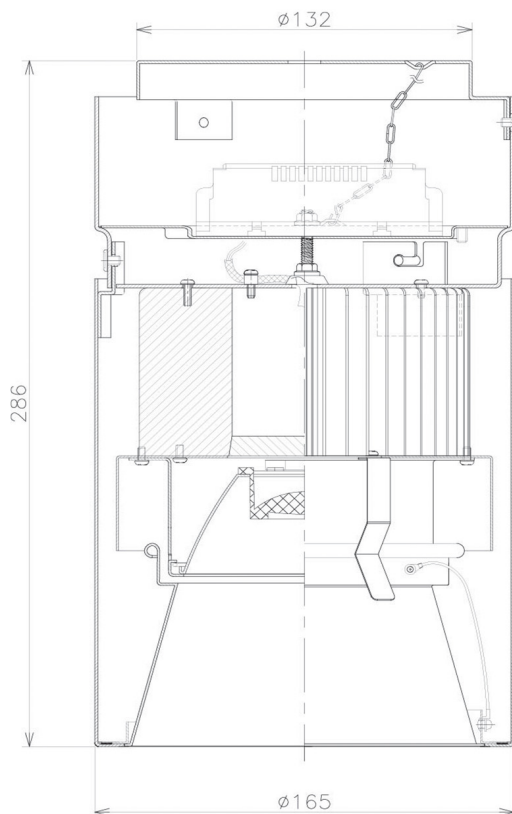

Item no. CD011-3620MW8530D

Series Name: Ceiling Light (Deep Cone)

Installation	Direct mount
Type	
Fixture wattage	36W
Beam angle	15 deg
Color Temp.	3000K
CRI	Ra>85
Luminous	2818 lm
Body	Die-cast aluminum alloy
Body finish	White
Trim finish	White
Reflector finish	Mirror
IP Rate	IP20
Light source	COB module
Input Voltage	AC220~240V
Dimming Type	Non-Dimmable
Certificate	CE, CCC
Cut Hole	N/A

■ Direct Horizontal Illuminance CD011-3620MW8530D

φ	Illuminance Angle	Beam Angle	Vertical Illuminance (lx)
	17°	17°	66720
290			16680
			7410
590			4170
			2670
890			1850
			1360
1190			1040

Weight	
42.8W	2.6kg
36.0W	2.4kg
28.5W	2.4kg