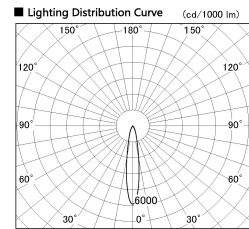

Item no. CD011-3620MW8530D

Series Name: Ceiling Light (Deep Cone)

Installation	Direct mount
Type	Ceiling Light (Deep Cone)
Fixture wattage	36W
Beam angle	15 deg
Color Temp.	3000K
CRI	Ra>85
Luminous	2818 lm
Body	Die-cast aluminum alloy
Body finish	White
Trim finish	White
Reflector finish	Mirror
IP Rate	IP20
Light source	COB module
Input Voltage	AC220~240V
Dimming Type	Non-Dimmable
Certificate	CE, CCC
Cut Hole	N/A

Weight	
42.8W	2.6kg
36.0W	2.4kg
28.5W	2.4kg