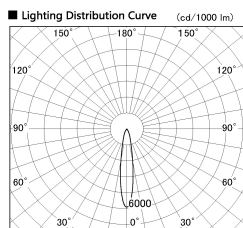

Item no. CD011-3620MW8530D

Series Name: Ceiling Light (Deep Cone)

Installation	Direct mount
Type	
Fixture wattage	36W
Beam angle	15 deg
Color Temp.	3000K
CRI	Ra>85
Luminous	2818 lm
Body	Die-cast aluminum alloy
Body finish	White
Trim finish	White
Reflector finish	Mirror
IP Rate	IP20
Light source	COB module
Input Voltage	AC220~240V
Dimming Type	Non-Dimmable
Certificate	CE, CCC
Cut Hole	N/A

■ Direct Horizontal Illuminance CD011-3620MW8530D

Illuminance Angle	Beam Angle	Vertical Illuminance (lx)
17°	17°	66720
1		16680
20000		7410
10000		4170
5000		2670
2		1850
890		1360
3		1040
1190		1040

Weight	
42.8W	2.6kg
36.0W	2.4kg
28.5W	2.4kg