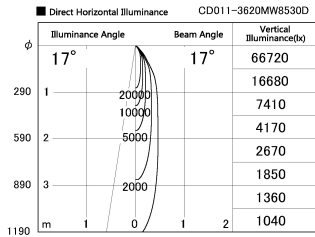

Item no. CD011-3620MW8530D

Series Name: Ceiling Light (Deep Cone)

Installation	Direct mount
Type	Ceiling Light (Deep Cone)
Fixture wattage	36W
Beam angle	15 deg
Color Temp.	3000K
CRI	Ra>85
Luminous	2818 lm
Body	Die-cast aluminum alloy
Body finish	White
Trim finish	White
Reflector finish	Mirror
IP Rate	IP20
Light source	COB module
Input Voltage	AC220~240V
Dimming Type	Non-Dimmable
Certificate	CE, CCC
Cut Hole	N/A

Weight	
42.8W	2.6kg
36.0W	2.4kg
28.5W	2.4kg