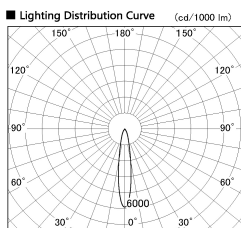

Item no. CD011-3620MW8530D

Series Name: Ceiling Light (Deep Cone)

Installation	Direct mount
Type	
Fixture wattage	36W
Beam angle	15 deg
Color Temp.	3000K
CRI	Ra>85
Luminous	2818 lm
Body	Die-cast aluminum alloy
Body finish	White
Trim finish	White
Reflector finish	Mirror
IP Rate	IP20
Light source	COB module
Input Voltage	AC220~240V
Dimming Type	Non-Dimmable
Certificate	CE, CCC
Cut Hole	N/A

■ Direct Horizontal Illuminance CD011-3620MW8530D

φ	Illuminance Angle	Beam Angle	Vertical Illuminance (lx)
	17°	17°	66720
290			16680
			7410
590			4170
			2670
890			1850
			1360
1190			1040

Weight	
42.8W	2.6kg
36.0W	2.4kg
28.5W	2.4kg