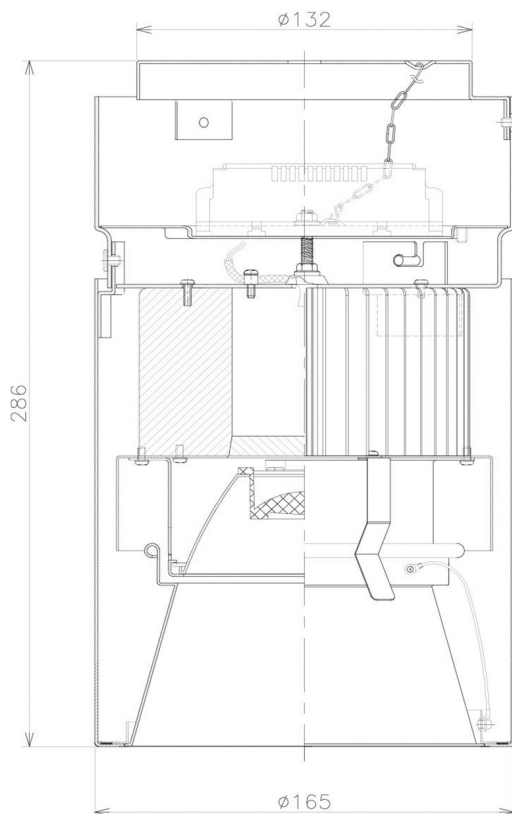

Item no. CD011-3620MW8530D

Series Name: Ceiling Light (Deep Cone)

Installation	Direct mount
Type	
Fixture wattage	36W
Beam angle	15 deg
Color Temp.	3000K
CRI	Ra>85
Luminous	2818 lm
Body	Die-cast aluminum alloy
Body finish	White
Trim finish	White
Reflector finish	Mirror
IP Rate	IP20
Light source	COB module
Input Voltage	AC220~240V
Dimming Type	Non-Dimmable
Certificate	CE, CCC
Cut Hole	N/A

■ Direct Horizontal Illuminance CD011-3620MW8530D

Illuminance Angle	Beam Angle	Vertical Illuminance (lx)
17°	17°	66720
1		16680
20000		7410
10000		4170
5000		2670
2		1850
890		1360
3		1040
1190		1040

Weight	
42.8W	2.6kg
36.0W	2.4kg
28.5W	2.4kg