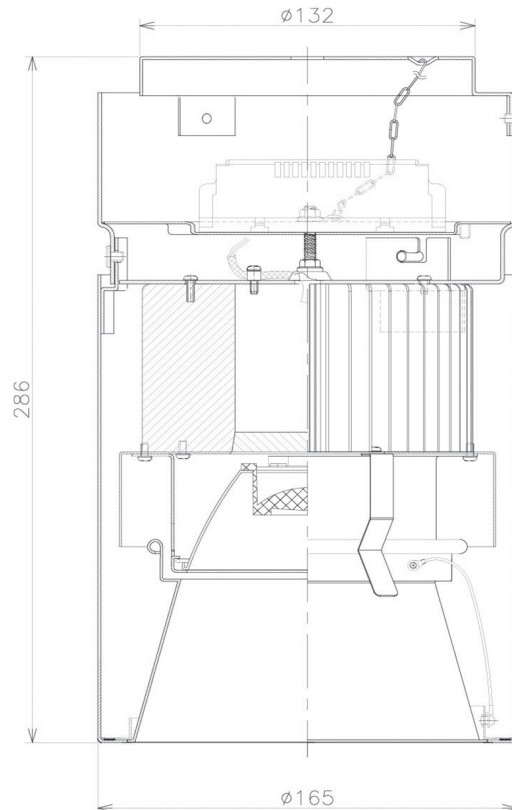

Item no. CD011-3620MW8535D

Series Name: Ceiling Light (Deep Cone)

■ Direct Horizontal Illuminance CD011-3620MW8535D

Illuminance Angle	Beam Angle	Vertical Illuminance (lx)
17°	17°	67810
1		16950
2		7530
3		4240
500		2710
890		1880
1190		1380
m	1 0 1 2	1060

Installation	Direct mount
Type	
Fixture wattage	36W
Beam angle	15 deg
Color Temp.	3500K
CRI	Ra>85
Luminous	2864 lm
Body	Die-cast aluminum alloy
Body finish	White
Trim finish	White
Reflector finish	Mirror
IP Rate	IP20
Light source	COB module
Input Voltage	AC220~240V
Dimming Type	Non-Dimmable
Certificate	CE, CCC
Cut Hole	N/A

Weight	
42.8W	2.6kg
36.0W	2.4kg
28.5W	2.4kg