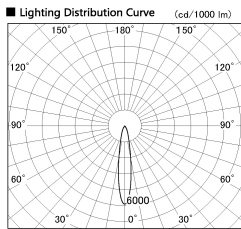

Item no. CD011-3620MW8535D

Series Name: Ceiling Light (Deep Cone)

■ Direct Horizontal Illuminance CD011-3620MW8535D

Illuminance Angle	Beam Angle	Vertical Illuminance (lx)
17°	17°	67810
1		16950
2		7530
3		4240
500		2710
890		1880
1190		1380
m	1 0 1 2	1060

Installation	Direct mount
Type	
Fixture wattage	36W
Beam angle	15 deg
Color Temp.	3500K
CRI	Ra>85
Luminous	2864 lm
Body	Die-cast aluminum alloy
Body finish	White
Trim finish	White
Reflector finish	Mirror
IP Rate	IP20
Light source	COB module
Input Voltage	AC220~240V
Dimming Type	Non-Dimmable
Certificate	CE, CCC
Cut Hole	N/A

Weight	
42.8W	2.6kg
36.0W	2.4kg
28.5W	2.4kg