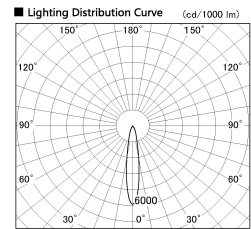

Item no. CD011-3620MW8535D

Series Name: Ceiling Light (Deep Cone)

■ Direct Horizontal Illuminance CD011-3620MW8535D

Illuminance Angle	Beam Angle	Vertical Illuminance (lx)
17°	17°	67810
1		16950
2		7530
3		4240
500		2710
890		1880
1190		1380
m	1 0 1 2	1060

Installation	Direct mount
Type	Ceiling Light (Deep Cone)
Fixture wattage	36W
Beam angle	15 deg
Color Temp.	3500K
CRI	Ra>85
Luminous	2864 lm
Body	Die-cast aluminum alloy
Body finish	White
Trim finish	White
Reflector finish	Mirror
IP Rate	IP20
Light source	COB module
Input Voltage	AC220~240V
Dimming Type	Non-Dimmable
Certificate	CE, CCC
Cut Hole	N/A

Weight	
42.8W	2.6kg
36.0W	2.4kg
28.5W	2.4kg