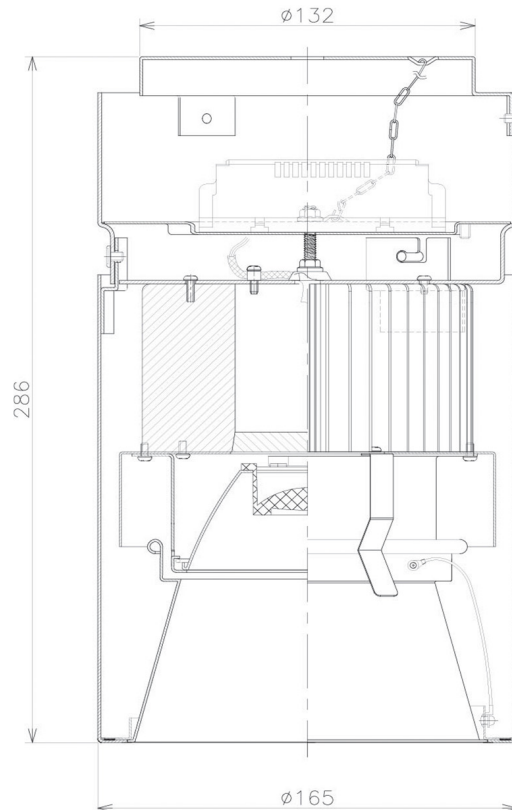

Item no. CD011-3620MW8535D

Series Name: Ceiling Light (Deep Cone)

■ Direct Horizontal Illuminance CD011-3620MW8535D

Illuminance Angle	Beam Angle	Vertical Illuminance (lx)
17°	17°	67810
1		16950
2		7530
3		4240
500		2710
890		1880
1190		1380
m	1 0 1 2	1060

Installation	Direct mount
Type	Ceiling Light (Deep Cone)
Fixture wattage	36W
Beam angle	15 deg
Color Temp.	3500K
CRI	Ra>85
Luminous	2864 lm
Body	Die-cast aluminum alloy
Body finish	White
Trim finish	White
Reflector finish	Mirror
IP Rate	IP20
Light source	COB module
Input Voltage	AC220~240V
Dimming Type	Non-Dimmable
Certificate	CE, CCC
Cut Hole	N/A

Weight	
42.8W	2.6kg
36.0W	2.4kg
28.5W	2.4kg