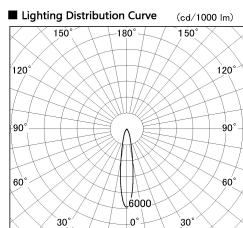

Item no. CD011-3620MW8540D

Series Name: Ceiling Light (Deep Cone)

Installation	Direct mount
Type	Ceiling Light (Deep Cone)
Fixture wattage	36W
Beam angle	15 deg
Color Temp.	4000K
CRI	Ra>85
Luminous	2891 lm
Body	Die-cast aluminum alloy
Body finish	White
Trim finish	White
Reflector finish	Mirror
IP Rate	IP20
Light source	COB module
Input Voltage	AC220~240V
Dimming Type	Non-Dimmable
Certificate	CE, CCC
Cut Hole	N/A

■ Direct Horizontal Illuminance CD011-3620MW8540D

φ	Illuminance Angle	Beam Angle	Vertical Illuminance (lx)	
	17°	17°	68450	
290			17110	
1			7610	
			20000	
			10000	
500			4280	
2			2740	
			5000	
890			1900	
3			1400	
			2000	
1190			1070	
m	1	0	1	2

Weight	
42.8W	2.6kg
36.0W	2.4kg
28.5W	2.4kg