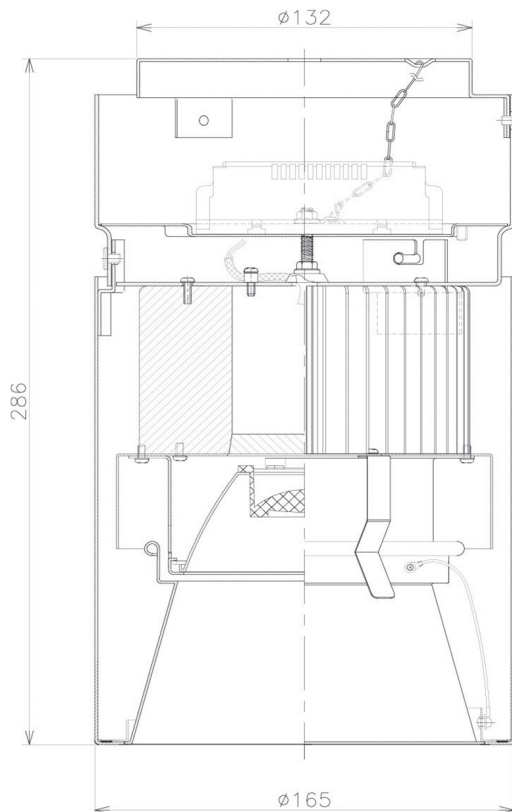

Item no. CD011-3620MW8540D

Series Name: Ceiling Light (Deep Cone)

Installation	Direct mount
Type	Ceiling Light (Deep Cone)
Fixture wattage	36W
Beam angle	15 deg
Color Temp.	4000K
CRI	Ra>85
Luminous	2891 lm
Body	Die-cast aluminum alloy
Body finish	White
Trim finish	White
Reflector finish	Mirror
IP Rate	IP20
Light source	COB module
Input Voltage	AC220~240V
Dimming Type	Non-Dimmable
Certificate	CE, CCC
Cut Hole	N/A

■ Direct Horizontal Illuminance CD011-3620MW8540D

φ	Illuminance Angle	Beam Angle	Vertical Illuminance (lx)	
	17°	17°	68450	
290			17110	
1			7610	
			20000	
			10000	
500			4280	
2			2740	
			5000	
890			1900	
3			1400	
			2000	
1190			1070	
m	1	0	1	2

Weight	
42.8W	2.6kg
36.0W	2.4kg
28.5W	2.4kg