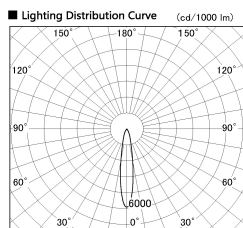

Item no. CD011-3620MW8540D

Series Name: Ceiling Light (Deep Cone)

Installation	Direct mount
Type	
Fixture wattage	36W
Beam angle	15 deg
Color Temp.	4000K
CRI	Ra>85
Luminous	2891 lm
Body	Die-cast aluminum alloy
Body finish	White
Trim finish	White
Reflector finish	Mirror
IP Rate	IP20
Light source	COB module
Input Voltage	AC220~240V
Dimming Type	Non-Dimmable
Certificate	CE, CCC
Cut Hole	N/A

■ Direct Horizontal Illuminance CD011-3620MW8540D

Illuminance Angle	Beam Angle	Vertical Illuminance (lx)
17°	17°	68450
1		17110
20000		7610
10000		4280
5000		2740
2		1900
890		1400
3		1070
1190		
m	1 0 1 2	

Weight	
42.8W	2.6kg
36.0W	2.4kg
28.5W	2.4kg