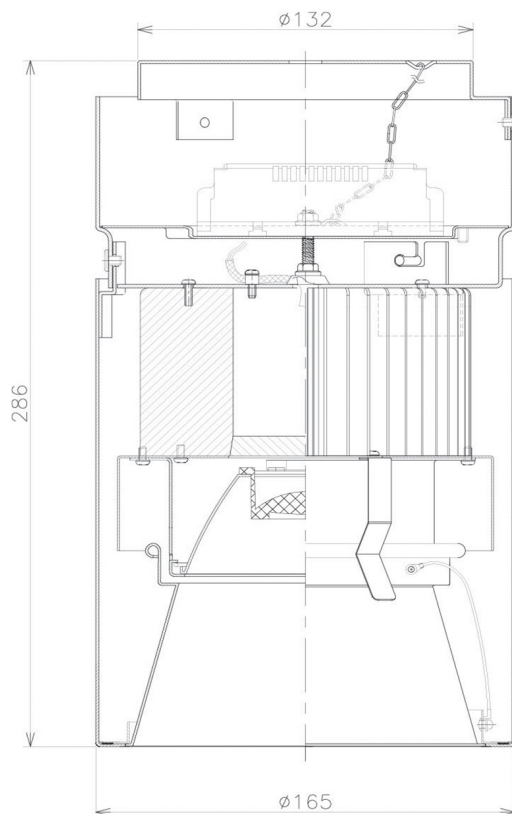

Item no. CD011-3620MW8540D

Series Name: Ceiling Light (Deep Cone)

Installation	Direct mount
Type	
Fixture wattage	36W
Beam angle	15 deg
Color Temp.	4000K
CRI	Ra>85
Luminous	2891 lm
Body	Die-cast aluminum alloy
Body finish	White
Trim finish	White
Reflector finish	Mirror
IP Rate	IP20
Light source	COB module
Input Voltage	AC220~240V
Dimming Type	Non-Dimmable
Certificate	CE, CCC
Cut Hole	N/A

■ Direct Horizontal Illuminance CD011-3620MW8540D

Illuminance Angle	Beam Angle	Vertical Illuminance (lx)
17°	17°	68450
1		17110
20000		7610
10000		4280
5000		2740
2		1900
890		1400
3		1070
1190		
m	1 0 1 2	

Weight	
42.8W	2.6kg
36.0W	2.4kg
28.5W	2.4kg