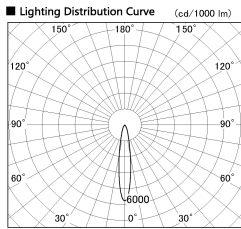

Item no. CD011-3620WW8527D

Series Name: Ceiling Light (Deep Cone)

White Reflector

■ Direct Horizontal Illuminance CD011-3620WW8527D

Illuminance Angle	Beam Angle	Vertical Illuminance (lx)
17°	17°	61610
1		15400
20000		6850
10000		3850
5000		2460
2		1710
890		1260
3		960
m		

Installation	Direct mount
Type	Ceiling Light (Deep Cone)
Fixture wattage	36W
Beam angle	15 deg
Color Temp.	2700K
CRI	Ra>85
Luminous	2679 lm
Body	Die-cast aluminum alloy
Body finish	White
Trim finish	White
Reflector finish	White
IP Rate	IP20
Light source	COB module
Input Voltage	AC220~240V
Dimming Type	Non-Dimmable
Certificate	CE, CCC
Cut Hole	N/A

Weight	
42.8W	2.6kg
36.0W	2.4kg
28.5W	2.4kg