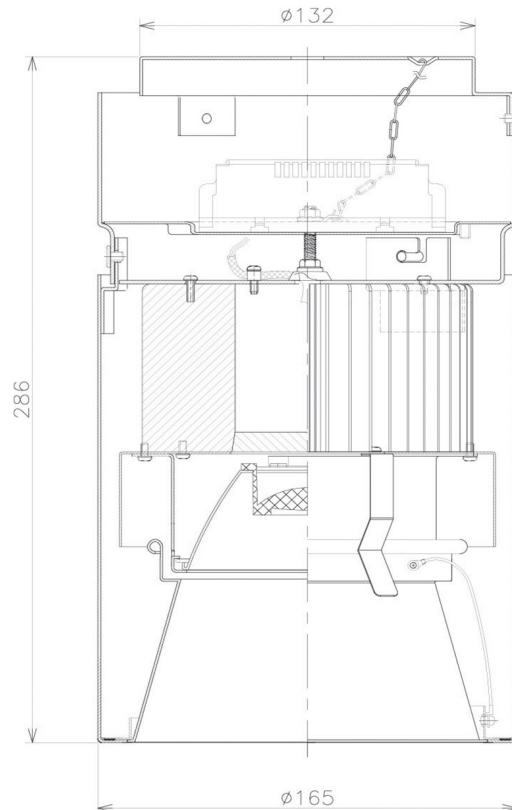

Item no. CD011-3620WW8527D

Series Name: Ceiling Light (Deep Cone)

White Reflector

■ Direct Horizontal Illuminance CD011-3620WW8527D

Illuminance Angle	Beam Angle	Vertical Illuminance (lx)
17°	17°	61610
1		15400
20000		6850
10000		3850
5000		2460
2		1710
890		1260
3		960
m		

Installation	Direct mount
Type	Ceiling Light (Deep Cone)
Fixture wattage	36W
Beam angle	15 deg
Color Temp.	2700K
CRI	Ra>85
Luminous	2679 lm
Body	Die-cast aluminum alloy
Body finish	White
Trim finish	White
Reflector finish	White
IP Rate	IP20
Light source	COB module
Input Voltage	AC220~240V
Dimming Type	Non-Dimmable
Certificate	CE, CCC
Cut Hole	N/A

Weight	
42.8W	2.6kg
36.0W	2.4kg
28.5W	2.4kg