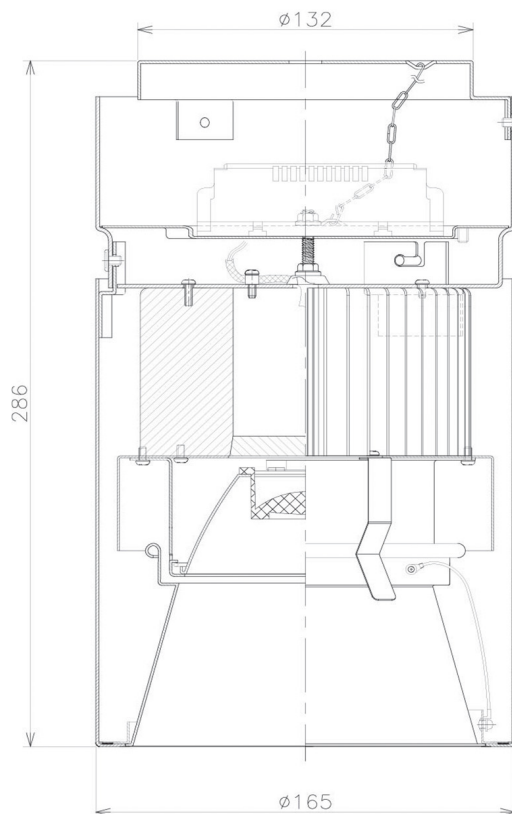

Item no. CD011-3620WW8527D

Series Name: Ceiling Light (Deep Cone)

White Reflector

Installation	Direct mount
Type	
Fixture wattage	36W
Beam angle	15 deg
Color Temp.	2700K
CRI	Ra>85
Luminous	2679 lm
Body	Die-cast aluminum alloy
Body finish	White
Trim finish	White
Reflector finish	White
IP Rate	IP20
Light source	COB module
Input Voltage	AC220~240V
Dimming Type	Non-Dimmable
Certificate	CE, CCC
Cut Hole	N/A

■ Direct Horizontal Illuminance CD011-3620WW8527D

Illuminance Angle	Beam Angle	Vertical Illuminance(lx)
17°	17°	61610
1		15400
2000lx		6850
1000lx		3850
500lx		2460
890		1710
3		1260
2000lx		960
1190		

Weight	
42.8W	2.6kg
36.0W	2.4kg
28.5W	2.4kg