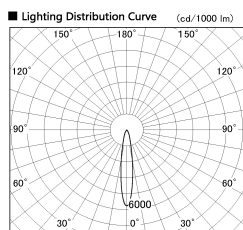

Item no. CD011-3620WW8527D

Series Name: Ceiling Light (Deep Cone)

White Reflector

Installation	Direct mount
Type	
Fixture wattage	36W
Beam angle	15 deg
Color Temp.	2700K
CRI	Ra>85
Luminous	2679 lm
Body	Die-cast aluminum alloy
Body finish	White
Trim finish	White
Reflector finish	White
IP Rate	IP20
Light source	COB module
Input Voltage	AC220~240V
Dimming Type	Non-Dimmable
Certificate	CE, CCC
Cut Hole	N/A

■ Direct Horizontal Illuminance CD011-3620WW8527D

Illuminance Angle	Beam Angle	Vertical Illuminance(lx)
17°	17°	61610
1		15400
2000lx		6850
1000lx		3850
500lx		2460
890		1710
3		1260
2000lx		960
1190		

Weight	
42.8W	2.6kg
36.0W	2.4kg
28.5W	2.4kg