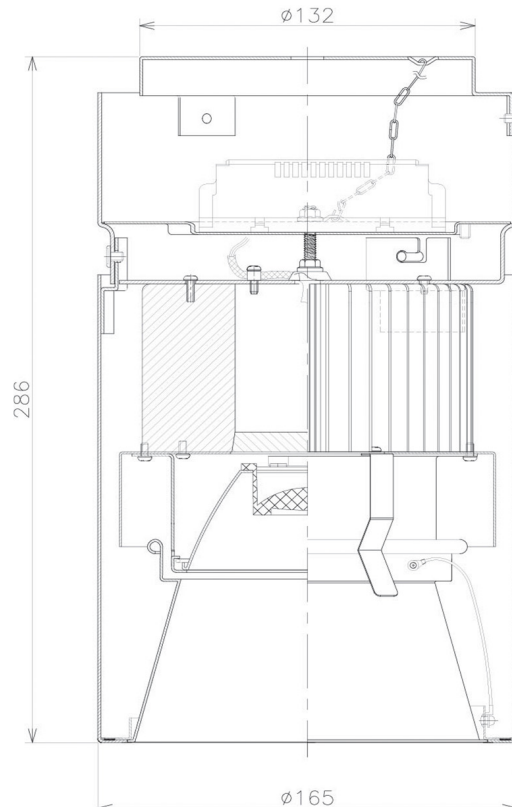

Item no. CD011-3620WW8530D

Series Name: Ceiling Light (Deep Cone)

White Reflector

■ Direct Horizontal Illuminance CD011-3620WW8530D

Illuminance Angle	Beam Angle	Vertical Illuminance (lx)
17°	17°	64230
1		16060
2		7140
3		4010
5000		2570
2000		1780
1000		1310
500		1000

Installation	Direct mount
Type	Ceiling Light (Deep Cone)
Fixture wattage	36W
Beam angle	15 deg
Color Temp.	3000K
CRI	Ra>85
Luminous	2793 lm
Body	Die-cast aluminum alloy
Body finish	White
Trim finish	White
Reflector finish	White
IP Rate	IP20
Light source	COB module
Input Voltage	AC220~240V
Dimming Type	Non-Dimmable
Certificate	CE, CCC
Cut Hole	N/A

Weight	
42.8W	2.6kg
36.0W	2.4kg
28.5W	2.4kg