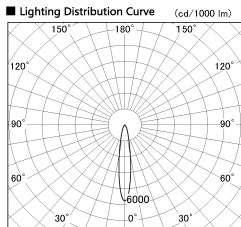

Item no. CD011-3620WW8530D

Series Name: Ceiling Light (Deep Cone)

White Reflector

■ Direct Horizontal Illuminance CD011-3620WW8530D

Illuminance Angle	Beam Angle	Vertical Illuminance (lx)
17°	17°	64230
1		16060
2		7140
3		4010
5000		2570
2000		1780
1000		1310
500		1000

Installation	Direct mount
Type	Ceiling Light (Deep Cone)
Fixture wattage	36W
Beam angle	15 deg
Color Temp.	3000K
CRI	Ra>85
Luminous	2793 lm
Body	Die-cast aluminum alloy
Body finish	White
Trim finish	White
Reflector finish	White
IP Rate	IP20
Light source	COB module
Input Voltage	AC220~240V
Dimming Type	Non-Dimmable
Certificate	CE, CCC
Cut Hole	N/A

Weight	
42.8W	2.6kg
36.0W	2.4kg
28.5W	2.4kg