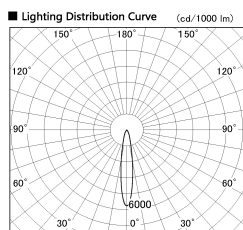

Item no. CD011-3620WW8530D

Series Name: Ceiling Light (Deep Cone)

White Reflector

Installation	Direct mount
Type	
Fixture wattage	36W
Beam angle	15 deg
Color Temp.	3000K
CRI	Ra>85
Luminous	2793 lm
Body	Die-cast aluminum alloy
Body finish	White
Trim finish	White
Reflector finish	White
IP Rate	IP20
Light source	COB module
Input Voltage	AC220~240V
Dimming Type	Non-Dimmable
Certificate	CE, CCC
Cut Hole	N/A

■ Direct Horizontal Illuminance CD011-3620WW8530D

Illuminance Angle	Beam Angle	Vertical Illuminance(lx)
17°	17°	64230
1		16060
2		7140
3		4010
5000		2570
2000		1780
1000		1310
500		1000

Weight	
42.8W	2.6kg
36.0W	2.4kg
28.5W	2.4kg