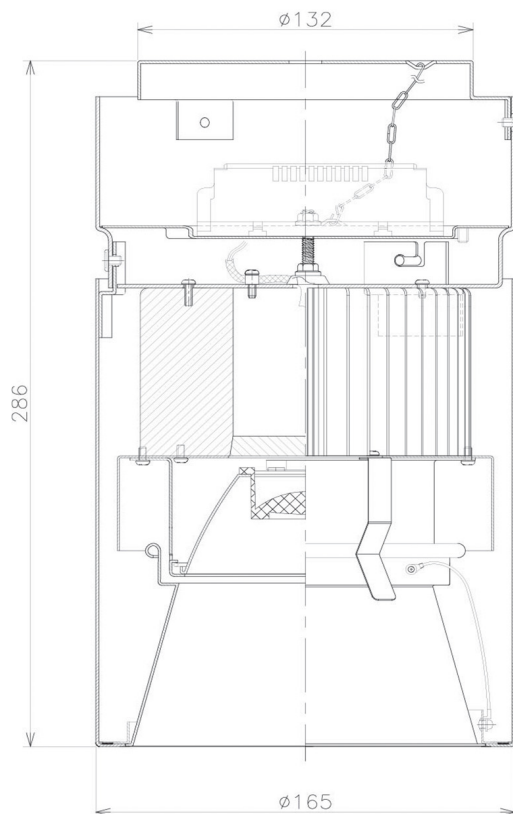

Item no. CD011-3620WW8530D

Series Name: Ceiling Light (Deep Cone)

White Reflector

Installation	Direct mount
Type	
Fixture wattage	36W
Beam angle	15 deg
Color Temp.	3000K
CRI	Ra>85
Luminous	2793 lm
Body	Die-cast aluminum alloy
Body finish	White
Trim finish	White
Reflector finish	White
IP Rate	IP20
Light source	COB module
Input Voltage	AC220~240V
Dimming Type	Non-Dimmable
Certificate	CE, CCC
Cut Hole	N/A

■ Direct Horizontal Illuminance CD011-3620WW8530D

Illuminance Angle	Beam Angle	Vertical Illuminance(lx)
17°	17°	64230
1		16060
2		7140
3		4010
5000		2570
2000		1780
1000		1310
500		1000

Weight	
42.8W	2.6kg
36.0W	2.4kg
28.5W	2.4kg