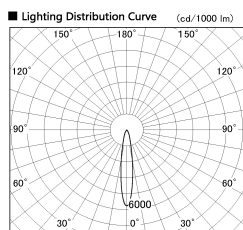

Item no. CD011-3620WW8535D

Series Name: Ceiling Light (Deep Cone)

White Reflector

Installation	Direct mount
Type	
Fixture wattage	36W
Beam angle	15 deg
Color Temp.	3500K
CRI	Ra>85
Luminous	2838 lm
Body	Die-cast aluminum alloy
Body finish	White
Trim finish	White
Reflector finish	White
IP Rate	IP20
Light source	COB module
Input Voltage	AC220~240V
Dimming Type	Non-Dimmable
Certificate	CE, CCC
Cut Hole	N/A

■ Direct Horizontal Illuminance CD011-3620WW8535D

Illuminance Angle	Beam Angle	Vertical Illuminance (lx)
17°	17°	65270
1		16320
2		7250
3		4080
590		2610
890		1810
1190		1330
m	0	1020

Weight	
42.8W	2.6kg
36.0W	2.4kg
28.5W	2.4kg