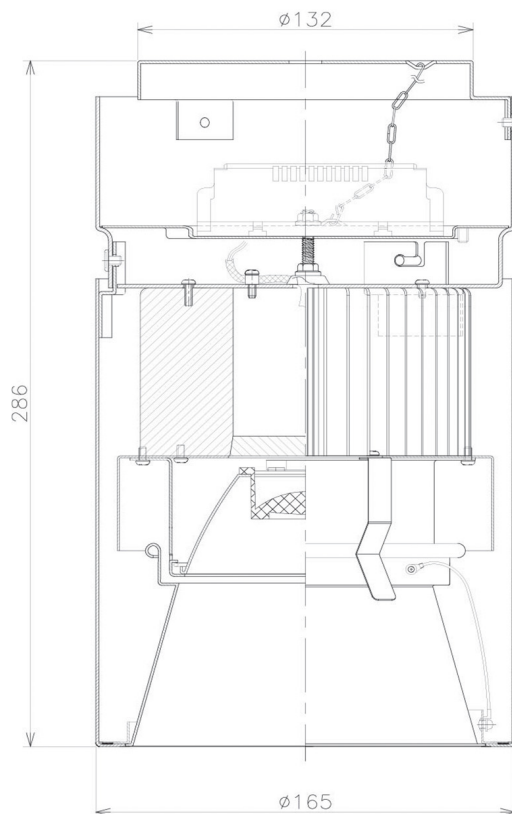

Item no. CD011-3620WW8535D

Series Name: Ceiling Light (Deep Cone)

White Reflector

Installation	Direct mount
Type	
Fixture wattage	36W
Beam angle	15 deg
Color Temp.	3500K
CRI	Ra>85
Luminous	2838 lm
Body	Die-cast aluminum alloy
Body finish	White
Trim finish	White
Reflector finish	White
IP Rate	IP20
Light source	COB module
Input Voltage	AC220~240V
Dimming Type	Non-Dimmable
Certificate	CE, CCC
Cut Hole	N/A

■ Direct Horizontal Illuminance CD011-3620WW8535D

Illuminance Angle	Beam Angle	Vertical Illuminance (lx)
17°	17°	65270
1		16320
2		7250
3		4080
590		2610
890		1810
1190		1330
m	0	1020

Weight	
42.8W	2.6kg
36.0W	2.4kg
28.5W	2.4kg