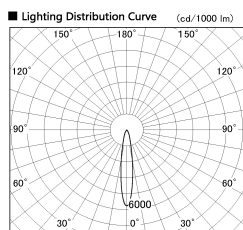

Item no. CD011-3620WW8540D

Series Name: Ceiling Light (Deep Cone)

White Reflector

Installation	Direct mount
Type	
Fixture wattage	36W
Beam angle	15 deg
Color Temp.	4000K
CRI	Ra>85
Luminous	2865 lm
Body	Die-cast aluminum alloy
Body finish	White
Trim finish	White
Reflector finish	White
IP Rate	IP20
Light source	COB module
Input Voltage	AC220~240V
Dimming Type	Non-Dimmable
Certificate	CE, CCC
Cut Hole	N/A

Weight	
42.8W	2.6kg
36.0W	2.4kg
28.5W	2.4kg