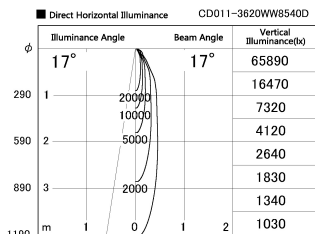

Item no. CD011-3620WW8540D

Series Name: Ceiling Light (Deep Cone)

White Reflector

Installation	Direct mount
Type	
Fixture wattage	36W
Beam angle	15 deg
Color Temp.	4000K
CRI	Ra>85
Luminous	2865 lm
Body	Die-cast aluminum alloy
Body finish	White
Trim finish	White
Reflector finish	White
IP Rate	IP20
Light source	COB module
Input Voltage	AC220~240V
Dimming Type	Non-Dimmable
Certificate	CE, CCC
Cut Hole	N/A

Weight	
42.8W	2.6kg
36.0W	2.4kg
28.5W	2.4kg