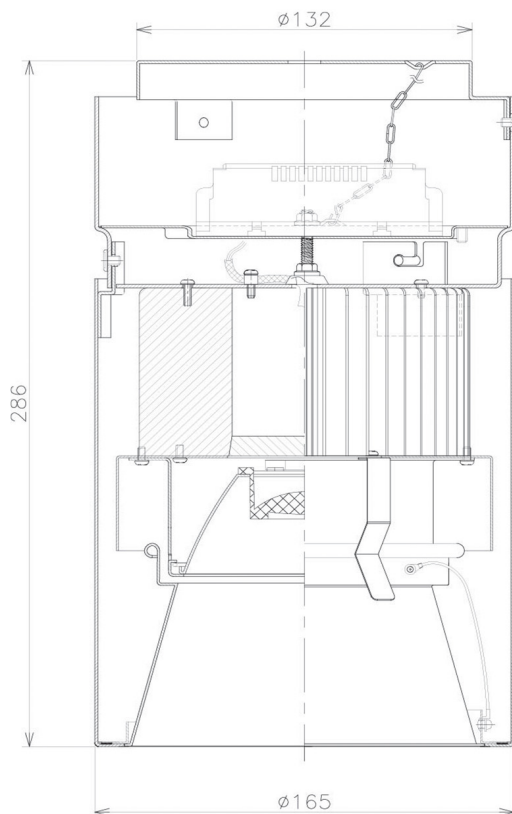

Item no. CD011-3620WW8540D

Series Name: Ceiling Light (Deep Cone)

White Reflector

Installation	Direct mount
Type	Ceiling Light (Deep Cone)
Fixture wattage	36W
Beam angle	15 deg
Color Temp.	4000K
CRI	Ra>85
Luminous	2865 lm
Body	Die-cast aluminum alloy
Body finish	White
Trim finish	White
Reflector finish	White
IP Rate	IP20
Light source	COB module
Input Voltage	AC220~240V
Dimming Type	Non-Dimmable
Certificate	CE, CCC
Cut Hole	N/A

■ Direct Horizontal Illuminance CD011-3620WW8540D

Illuminance Angle	Beam Angle	Vertical Illuminance (lx)
17°	17°	65890
1		16470
2		7320
3		4120
5		2640
10		1830
20		1340
30		1030

Weight	
42.8W	2.6kg
36.0W	2.4kg
28.5W	2.4kg