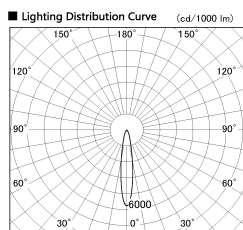

Item no. CD011-3620WW8540D

Series Name: Ceiling Light (Deep Cone)

White Reflector

Installation	Direct mount
Type	Ceiling Light (Deep Cone)
Fixture wattage	36W
Beam angle	15 deg
Color Temp.	4000K
CRI	Ra>85
Luminous	2865 lm
Body	Die-cast aluminum alloy
Body finish	White
Trim finish	White
Reflector finish	White
IP Rate	IP20
Light source	COB module
Input Voltage	AC220~240V
Dimming Type	Non-Dimmable
Certificate	CE, CCC
Cut Hole	N/A

■ Direct Horizontal Illuminance CD011-3620WW8540D

Illuminance Angle	Beam Angle	Vertical Illuminance (lx)
17°	17°	65890
1		16470
2		7320
3		4120
5		2640
10		1830
20		1340
30		1030

Weight	
42.8W	2.6kg
36.0W	2.4kg
28.5W	2.4kg