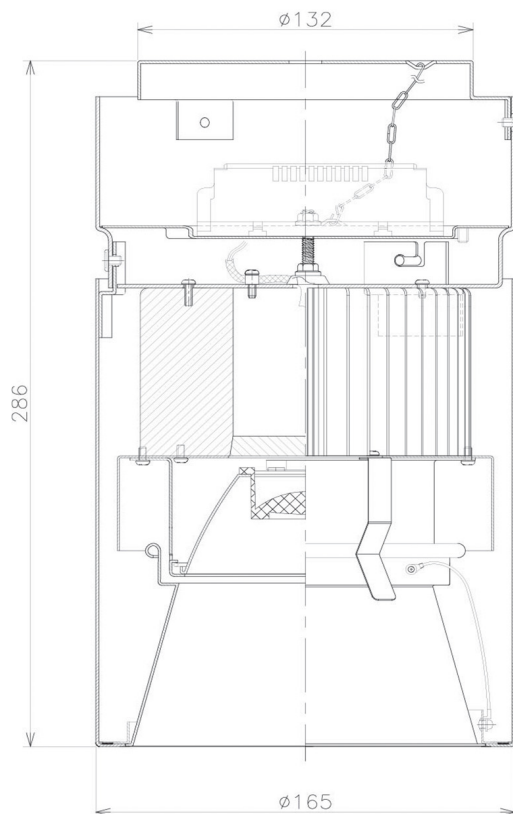

Item no. CD011-3620WW8540D

Series Name: Ceiling Light (Deep Cone)

White Reflector

Installation	Direct mount
Type	
Fixture wattage	36W
Beam angle	15 deg
Color Temp.	4000K
CRI	Ra>85
Luminous	2865 lm
Body	Die-cast aluminum alloy
Body finish	White
Trim finish	White
Reflector finish	White
IP Rate	IP20
Light source	COB module
Input Voltage	AC220~240V
Dimming Type	Non-Dimmable
Certificate	CE, CCC
Cut Hole	N/A

Weight	
42.8W	2.6kg
36.0W	2.4kg
28.5W	2.4kg