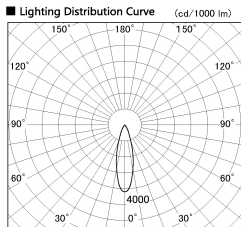

Item no. CD011-3630DW8527D

Series Name: Ceiling Light (Deep Cone)

Dark Mirror Reflector

Installation	Direct mount
Type	
Fixture wattage	36W
Beam angle	30 deg
Color Temp.	2700K
CRI	Ra>85
Luminous	2550 lm
Body	Die-cast aluminum alloy
Body finish	White
Trim finish	White
Reflector finish	Dark Mirror
IP Rate	IP20
Light source	COB module
Input Voltage	AC220~240V
Dimming Type	Non-Dimmable
Certificate	CE, CCC
Cut Hole	N/A

Weight	
42.8W	2.6kg
36.0W	2.4kg
28.5W	2.4kg