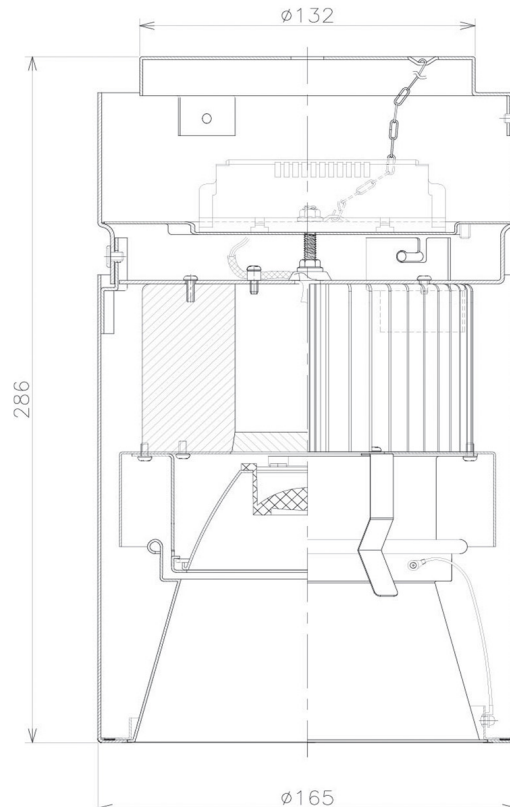

Item no. CD011-3630DW8527D

Series Name: Ceiling Light (Deep Cone)

Dark Mirror Reflector

Installation	Direct mount
Type	
Fixture wattage	36W
Beam angle	30 deg
Color Temp.	2700K
CRI	Ra>85
Luminous	2550 lm
Body	Die-cast aluminum alloy
Body finish	White
Trim finish	White
Reflector finish	Dark Mirror
IP Rate	IP20
Light source	COB module
Input Voltage	AC220~240V
Dimming Type	Non-Dimmable
Certificate	CE, CCC
Cut Hole	N/A

Weight	
42.8W	2.6kg
36.0W	2.4kg
28.5W	2.4kg