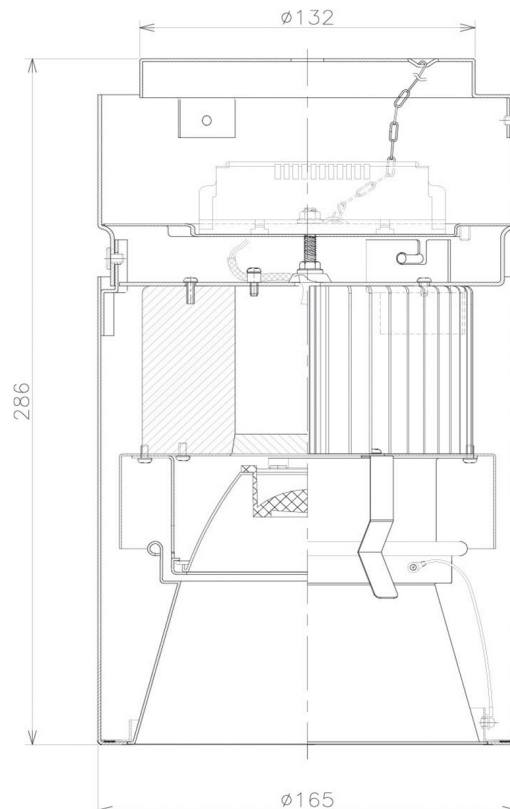

Item no. CD011-3630DW8527D

Series Name: Ceiling Light (Deep Cone)

Dark Mirror Reflector

■ Direct Horizontal Illuminance CD011-3630DW8527D

Illuminance Angle	Beam Angle	Vertical Illuminance (lx)
25°	28°	34400
1		8600
440		3820
1		2150
880		1380
2		960
1330		700
3		540
1770		

Installation	Direct mount
Type	Ceiling Light (Deep Cone)
Fixture wattage	36W
Beam angle	30 deg
Color Temp.	2700K
CRI	Ra>85
Luminous	2550 lm
Body	Die-cast aluminum alloy
Body finish	White
Trim finish	White
Reflector finish	Dark Mirror
IP Rate	IP20
Light source	COB module
Input Voltage	AC220~240V
Dimming Type	Non-Dimmable
Certificate	CE, CCC
Cut Hole	N/A

Weight	
42.8W	2.6kg
36.0W	2.4kg
28.5W	2.4kg