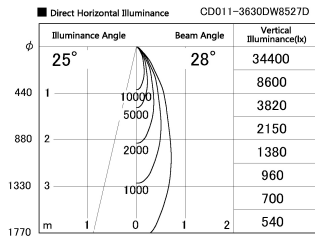

Item no. CD011-3630DW8527D

Series Name: Ceiling Light (Deep Cone)

Dark Mirror Reflector

Installation	Direct mount
Type	
Fixture wattage	36W
Beam angle	30 deg
Color Temp.	2700K
CRI	Ra>85
Luminous	2550 lm
Body	Die-cast aluminum alloy
Body finish	White
Trim finish	White
Reflector finish	Dark Mirror
IP Rate	IP20
Light source	COB module
Input Voltage	AC220~240V
Dimming Type	Non-Dimmable
Certificate	CE, CCC
Cut Hole	N/A

Weight	
42.8W	2.6kg
36.0W	2.4kg
28.5W	2.4kg