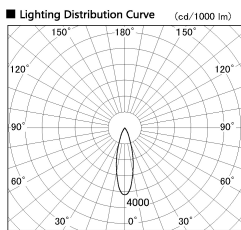

Item no. CD011-3630DW8527D

Series Name: Ceiling Light (Deep Cone)

Dark Mirror Reflector

■ Direct Horizontal Illuminance CD011-3630DW8527D

Illuminance Angle	Beam Angle	Vertical Illuminance (lx)
25°	28°	34400
1		8600
440		3820
1		2150
880		1380
2		960
1330		700
3		540
1770		

Installation	Direct mount
Type	Ceiling Light (Deep Cone)
Fixture wattage	36W
Beam angle	30 deg
Color Temp.	2700K
CRI	Ra>85
Luminous	2550 lm
Body	Die-cast aluminum alloy
Body finish	White
Trim finish	White
Reflector finish	Dark Mirror
IP Rate	IP20
Light source	COB module
Input Voltage	AC220~240V
Dimming Type	Non-Dimmable
Certificate	CE, CCC
Cut Hole	N/A

Weight	
42.8W	2.6kg
36.0W	2.4kg
28.5W	2.4kg