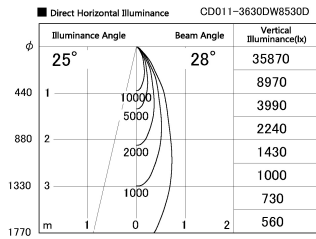

Item no. CD011-3630DW8530D

Series Name: Ceiling Light (Deep Cone)

Dark Mirror Reflector

Installation	Direct mount
Type	
Fixture wattage	36W
Beam angle	30 deg
Color Temp.	3000K
CRI	Ra>85
Luminous	2659 lm
Body	Die-cast aluminum alloy
Body finish	White
Trim finish	White
Reflector finish	Dark Mirror
IP Rate	IP20
Light source	COB module
Input Voltage	AC220~240V
Dimming Type	Non-Dimmable
Certificate	CE, CCC
Cut Hole	N/A

Weight	
42.8W	2.6kg
36.0W	2.4kg
28.5W	2.4kg