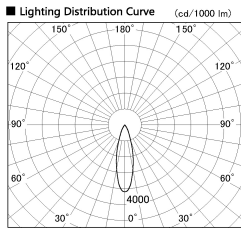

Item no. CD011-3630DW8530D

Series Name: Ceiling Light (Deep Cone)

Dark Mirror Reflector

Installation	Direct mount
Type	
Fixture wattage	36W
Beam angle	30 deg
Color Temp.	3000K
CRI	Ra>85
Luminous	2659 lm
Body	Die-cast aluminum alloy
Body finish	White
Trim finish	White
Reflector finish	Dark Mirror
IP Rate	IP20
Light source	COB module
Input Voltage	AC220~240V
Dimming Type	Non-Dimmable
Certificate	CE, CCC
Cut Hole	N/A

Weight	
42.8W	2.6kg
36.0W	2.4kg
28.5W	2.4kg