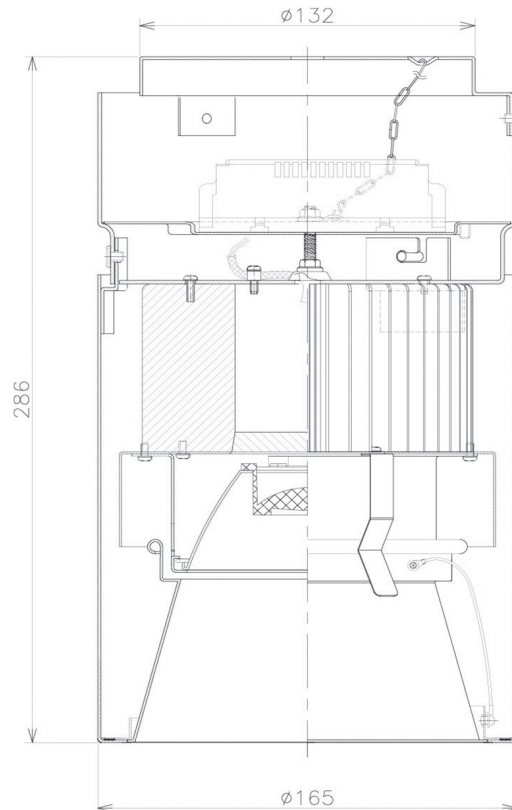

Item no. CD011-3630DW8530D

Series Name: Ceiling Light (Deep Cone)

Dark Mirror Reflector

Installation	Direct mount
Type	
Fixture wattage	36W
Beam angle	30 deg
Color Temp.	3000K
CRI	Ra>85
Luminous	2659 lm
Body	Die-cast aluminum alloy
Body finish	White
Trim finish	White
Reflector finish	Dark Mirror
IP Rate	IP20
Light source	COB module
Input Voltage	AC220~240V
Dimming Type	Non-Dimmable
Certificate	CE, CCC
Cut Hole	N/A

Weight	
42.8W	2.6kg
36.0W	2.4kg
28.5W	2.4kg