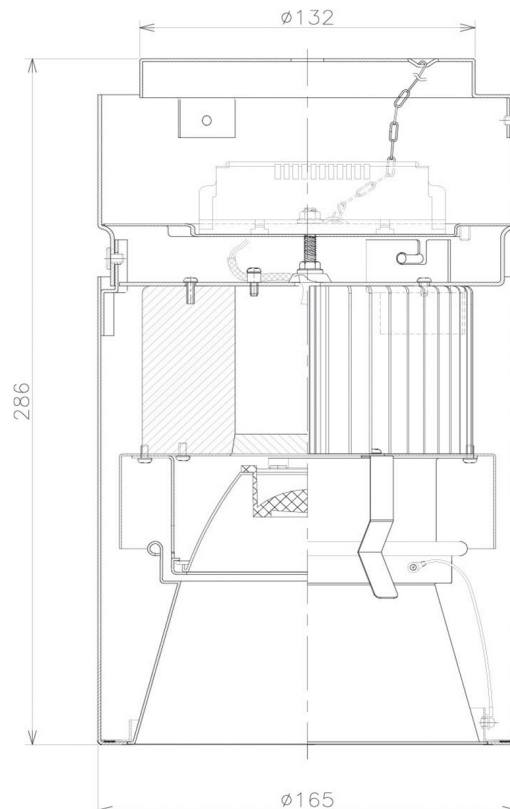

Item no. CD011-3630DW8535D

Series Name: Ceiling Light (Deep Cone)

Dark Mirror Reflector

Installation	Direct mount
Type	Ceiling Light (Deep Cone)
Fixture wattage	36W
Beam angle	30 deg
Color Temp.	3500K
CRI	Ra>85
Luminous	2701 lm
Body	Die-cast aluminum alloy
Body finish	White
Trim finish	White
Reflector finish	Dark Mirror
IP Rate	IP20
Light source	COB module
Input Voltage	AC220~240V
Dimming Type	Non-Dimmable
Certificate	CE, CCC
Cut Hole	N/A

Weight	
42.8W	2.6kg
36.0W	2.4kg
28.5W	2.4kg