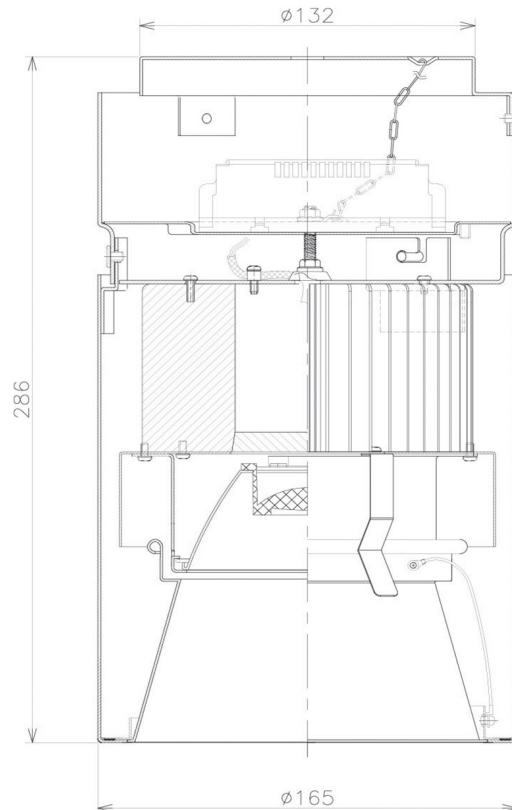

Item no. CD011-3630DW8535D

Series Name: Ceiling Light (Deep Cone)

Dark Mirror Reflector

Installation	Direct mount
Type	
Fixture wattage	36W
Beam angle	30 deg
Color Temp.	3500K
CRI	Ra>85
Luminous	2701 lm
Body	Die-cast aluminum alloy
Body finish	White
Trim finish	White
Reflector finish	Dark Mirror
IP Rate	IP20
Light source	COB module
Input Voltage	AC220~240V
Dimming Type	Non-Dimmable
Certificate	CE, CCC
Cut Hole	N/A

Weight	
42.8W	2.6kg
36.0W	2.4kg
28.5W	2.4kg