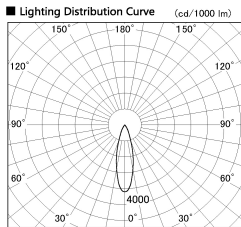

Item no. CD011-3630DW8535D

Series Name: Ceiling Light (Deep Cone)

Dark Mirror Reflector

Installation	Direct mount
Type	
Fixture wattage	36W
Beam angle	30 deg
Color Temp.	3500K
CRI	Ra>85
Luminous	2701 lm
Body	Die-cast aluminum alloy
Body finish	White
Trim finish	White
Reflector finish	Dark Mirror
IP Rate	IP20
Light source	COB module
Input Voltage	AC220~240V
Dimming Type	Non-Dimmable
Certificate	CE, CCC
Cut Hole	N/A

Weight	
42.8W	2.6kg
36.0W	2.4kg
28.5W	2.4kg