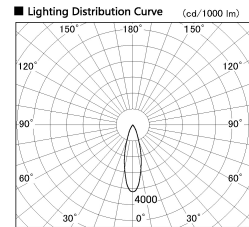

Item no. CD011-3630DW8535D

Series Name: Ceiling Light (Deep Cone)

Dark Mirror Reflector

Installation	Direct mount
Type	Ceiling Light (Deep Cone)
Fixture wattage	36W
Beam angle	30 deg
Color Temp.	3500K
CRI	Ra>85
Luminous	2701 lm
Body	Die-cast aluminum alloy
Body finish	White
Trim finish	White
Reflector finish	Dark Mirror
IP Rate	IP20
Light source	COB module
Input Voltage	AC220~240V
Dimming Type	Non-Dimmable
Certificate	CE, CCC
Cut Hole	N/A

Weight	
42.8W	2.6kg
36.0W	2.4kg
28.5W	2.4kg