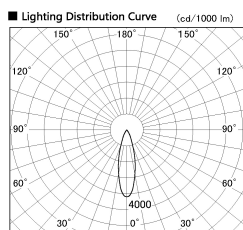

Item no. CD011-3630DW8535D

Series Name: Ceiling Light (Deep Cone)

Dark Mirror Reflector

Installation	Direct mount
Type	
Fixture wattage	36W
Beam angle	30 deg
Color Temp.	3500K
CRI	Ra>85
Luminous	2701 lm
Body	Die-cast aluminum alloy
Body finish	White
Trim finish	White
Reflector finish	Dark Mirror
IP Rate	IP20
Light source	COB module
Input Voltage	AC220~240V
Dimming Type	Non-Dimmable
Certificate	CE, CCC
Cut Hole	N/A

Weight	
42.8W	2.6kg
36.0W	2.4kg
28.5W	2.4kg