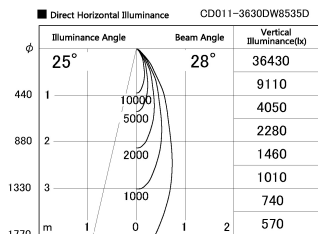

Item no. CD011-3630DW8535D

Series Name: Ceiling Light (Deep Cone)

Dark Mirror Reflector

Installation	Direct mount
Type	
Fixture wattage	36W
Beam angle	30 deg
Color Temp.	3500K
CRI	Ra>85
Luminous	2701 lm
Body	Die-cast aluminum alloy
Body finish	White
Trim finish	White
Reflector finish	Dark Mirror
IP Rate	IP20
Light source	COB module
Input Voltage	AC220~240V
Dimming Type	Non-Dimmable
Certificate	CE, CCC
Cut Hole	N/A

Weight	
42.8W	2.6kg
36.0W	2.4kg
28.5W	2.4kg