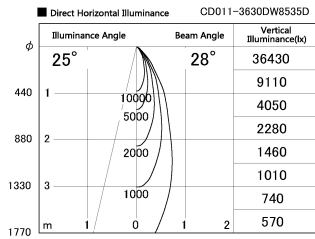

Item no. CD011-3630DW8535D

Series Name: Ceiling Light (Deep Cone)

Dark Mirror Reflector

Installation	Direct mount
Type	Ceiling Light (Deep Cone)
Fixture wattage	36W
Beam angle	30 deg
Color Temp.	3500K
CRI	Ra>85
Luminous	2701 lm
Body	Die-cast aluminum alloy
Body finish	White
Trim finish	White
Reflector finish	Dark Mirror
IP Rate	IP20
Light source	COB module
Input Voltage	AC220~240V
Dimming Type	Non-Dimmable
Certificate	CE, CCC
Cut Hole	N/A

Weight	
42.8W	2.6kg
36.0W	2.4kg
28.5W	2.4kg