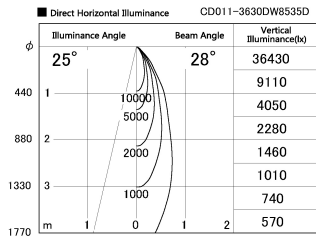

Item no. CD011-3630DW8535D

Series Name: Ceiling Light (Deep Cone)

Dark Mirror Reflector

Installation	Direct mount
Type	
Fixture wattage	36W
Beam angle	30 deg
Color Temp.	3500K
CRI	Ra>85
Luminous	2701 lm
Body	Die-cast aluminum alloy
Body finish	White
Trim finish	White
Reflector finish	Dark Mirror
IP Rate	IP20
Light source	COB module
Input Voltage	AC220~240V
Dimming Type	Non-Dimmable
Certificate	CE, CCC
Cut Hole	N/A

Weight	
42.8W	2.6kg
36.0W	2.4kg
28.5W	2.4kg