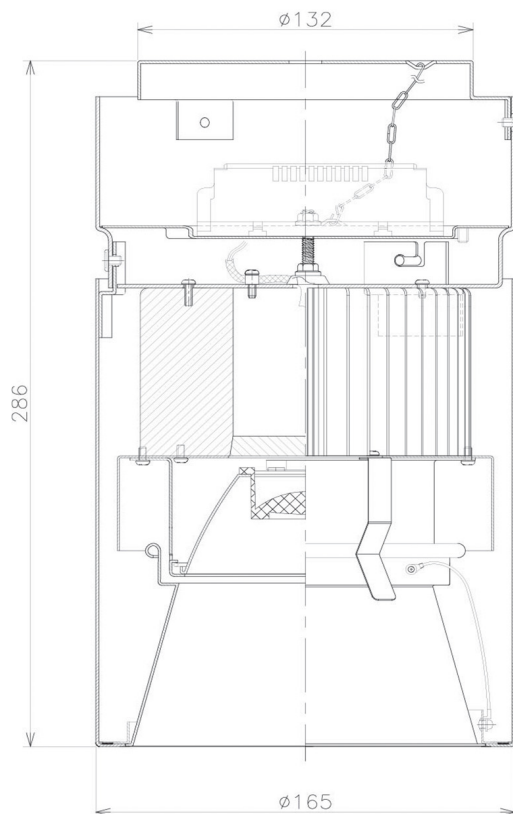

Item no. CD011-3630DW8535D

Series Name: Ceiling Light (Deep Cone)

Dark Mirror Reflector

Installation	Direct mount
Type	
Fixture wattage	36W
Beam angle	30 deg
Color Temp.	3500K
CRI	Ra>85
Luminous	2701 lm
Body	Die-cast aluminum alloy
Body finish	White
Trim finish	White
Reflector finish	Dark Mirror
IP Rate	IP20
Light source	COB module
Input Voltage	AC220~240V
Dimming Type	Non-Dimmable
Certificate	CE, CCC
Cut Hole	N/A

Weight	
42.8W	2.6kg
36.0W	2.4kg
28.5W	2.4kg