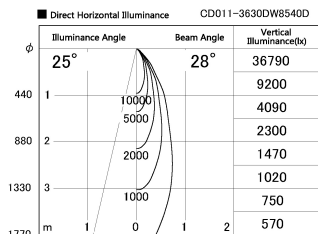

Item no. CD011-3630DW8540D

Series Name: Ceiling Light (Deep Cone)

Dark Mirror Reflector

Installation	Direct mount
Type	
Fixture wattage	36W
Beam angle	30 deg
Color Temp.	4000K
CRI	Ra>85
Luminous	2727 lm
Body	Die-cast aluminum alloy
Body finish	White
Trim finish	White
Reflector finish	Dark Mirror
IP Rate	IP20
Light source	COB module
Input Voltage	AC220~240V
Dimming Type	Non-Dimmable
Certificate	CE, CCC
Cut Hole	N/A

Weight	
42.8W	2.6kg
36.0W	2.4kg
28.5W	2.4kg