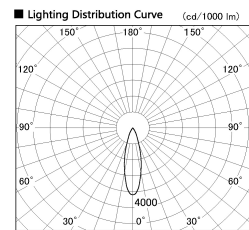

Item no. CD011-3630DW8540D

Series Name: Ceiling Light (Deep Cone)

Dark Mirror Reflector

Installation	Direct mount
Type	Ceiling Light (Deep Cone)
Fixture wattage	36W
Beam angle	30 deg
Color Temp.	4000K
CRI	Ra>85
Luminous	2727 lm
Body	Die-cast aluminum alloy
Body finish	White
Trim finish	White
Reflector finish	Dark Mirror
IP Rate	IP20
Light source	COB module
Input Voltage	AC220~240V
Dimming Type	Non-Dimmable
Certificate	CE, CCC
Cut Hole	N/A

Weight	
42.8W	2.6kg
36.0W	2.4kg
28.5W	2.4kg