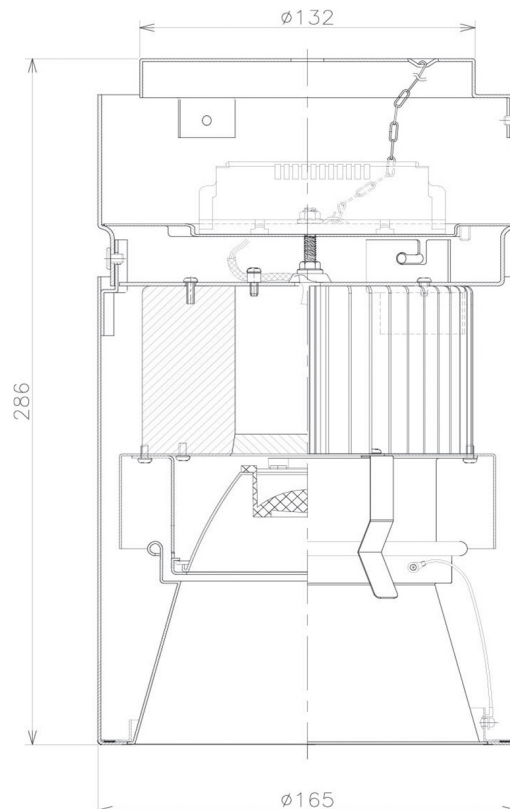

Item no. CD011-3630DW8540D

Series Name: Ceiling Light (Deep Cone)

Dark Mirror Reflector

Installation	Direct mount
Type	Ceiling Light (Deep Cone)
Fixture wattage	36W
Beam angle	30 deg
Color Temp.	4000K
CRI	Ra>85
Luminous	2727 lm
Body	Die-cast aluminum alloy
Body finish	White
Trim finish	White
Reflector finish	Dark Mirror
IP Rate	IP20
Light source	COB module
Input Voltage	AC220~240V
Dimming Type	Non-Dimmable
Certificate	CE, CCC
Cut Hole	N/A

Weight	
42.8W	2.6kg
36.0W	2.4kg
28.5W	2.4kg