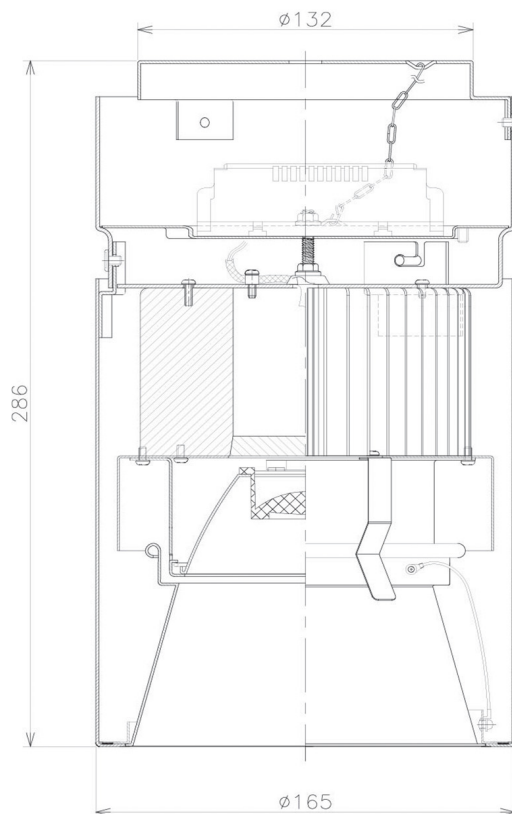

Item no. CD011-3630DW8540D

Series Name: Ceiling Light (Deep Cone)

Dark Mirror Reflector

Installation	Direct mount
Type	
Fixture wattage	36W
Beam angle	30 deg
Color Temp.	4000K
CRI	Ra>85
Luminous	2727 lm
Body	Die-cast aluminum alloy
Body finish	White
Trim finish	White
Reflector finish	Dark Mirror
IP Rate	IP20
Light source	COB module
Input Voltage	AC220~240V
Dimming Type	Non-Dimmable
Certificate	CE, CCC
Cut Hole	N/A

Weight	
42.8W	2.6kg
36.0W	2.4kg
28.5W	2.4kg