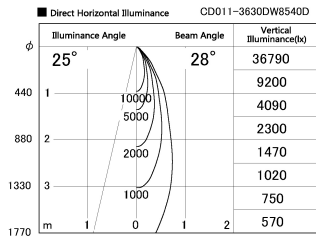

Item no. CD011-3630DW8540D

Series Name: Ceiling Light (Deep Cone)

Dark Mirror Reflector

Installation	Direct mount
Type	Ceiling Light (Deep Cone)
Fixture wattage	36W
Beam angle	30 deg
Color Temp.	4000K
CRI	Ra>85
Luminous	2727 lm
Body	Die-cast aluminum alloy
Body finish	White
Trim finish	White
Reflector finish	Dark Mirror
IP Rate	IP20
Light source	COB module
Input Voltage	AC220~240V
Dimming Type	Non-Dimmable
Certificate	CE, CCC
Cut Hole	N/A

Weight	
42.8W	2.6kg
36.0W	2.4kg
28.5W	2.4kg