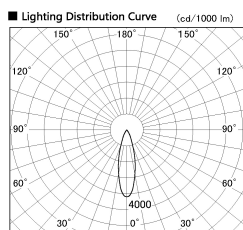

Item no. CD011-3630DW8540D

Series Name: Ceiling Light (Deep Cone)

Dark Mirror Reflector

Installation	Direct mount
Type	
Fixture wattage	36W
Beam angle	30 deg
Color Temp.	4000K
CRI	Ra>85
Luminous	2727 lm
Body	Die-cast aluminum alloy
Body finish	White
Trim finish	White
Reflector finish	Dark Mirror
IP Rate	IP20
Light source	COB module
Input Voltage	AC220~240V
Dimming Type	Non-Dimmable
Certificate	CE, CCC
Cut Hole	N/A

Weight	
42.8W	2.6kg
36.0W	2.4kg
28.5W	2.4kg