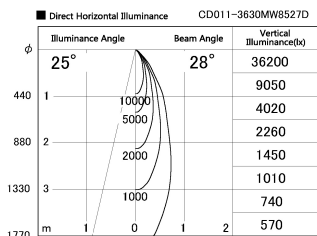

Item no. CD011-3630MW8527D

Series Name: Ceiling Light (Deep Cone)

Installation	Direct mount
Type	Ceiling Light (Deep Cone)
Fixture wattage	36W
Beam angle	30 deg
Color Temp.	2700K
CRI	Ra>85
Luminous	2684 lm
Body	Die-cast aluminum alloy
Body finish	White
Trim finish	White
Reflector finish	Mirror
IP Rate	IP20
Light source	COB module
Input Voltage	AC220~240V
Dimming Type	Non-Dimmable
Certificate	CE, CCC
Cut Hole	N/A

Weight	
42.8W	2.6kg
36.0W	2.4kg
28.5W	2.4kg