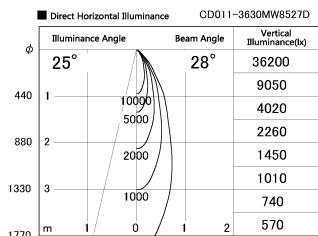

Item no. CD011-3630MW8527D

Series Name: Ceiling Light (Deep Cone)

Installation	Direct mount
Type	
Fixture wattage	36W
Beam angle	30 deg
Color Temp.	2700K
CRI	Ra>85
Luminous	2684 lm
Body	Die-cast aluminum alloy
Body finish	White
Trim finish	White
Reflector finish	Mirror
IP Rate	IP20
Light source	COB module
Input Voltage	AC220~240V
Dimming Type	Non-Dimmable
Certificate	CE, CCC
Cut Hole	N/A

Weight	
42.8W	2.6kg
36.0W	2.4kg
28.5W	2.4kg