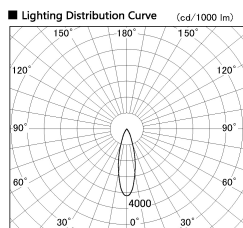

Item no. CD011-3630MW8527D

Series Name: Ceiling Light (Deep Cone)

Installation	Direct mount
Type	Ceiling Light (Deep Cone)
Fixture wattage	36W
Beam angle	30 deg
Color Temp.	2700K
CRI	Ra>85
Luminous	2684 lm
Body	Die-cast aluminum alloy
Body finish	White
Trim finish	White
Reflector finish	Mirror
IP Rate	IP20
Light source	COB module
Input Voltage	AC220~240V
Dimming Type	Non-Dimmable
Certificate	CE, CCC
Cut Hole	N/A

Weight	
42.8W	2.6kg
36.0W	2.4kg
28.5W	2.4kg