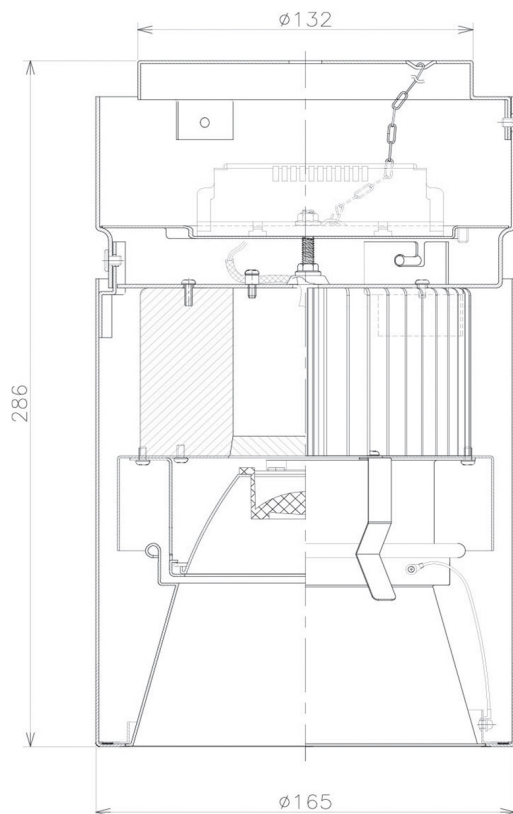

Item no. CD011-3630MW8527D

Series Name: Ceiling Light (Deep Cone)

Installation	Direct mount
Type	Ceiling Light (Deep Cone)
Fixture wattage	36W
Beam angle	30 deg
Color Temp.	2700K
CRI	Ra>85
Luminous	2684 lm
Body	Die-cast aluminum alloy
Body finish	White
Trim finish	White
Reflector finish	Mirror
IP Rate	IP20
Light source	COB module
Input Voltage	AC220~240V
Dimming Type	Non-Dimmable
Certificate	CE, CCC
Cut Hole	N/A

Weight	
42.8W	2.6kg
36.0W	2.4kg
28.5W	2.4kg