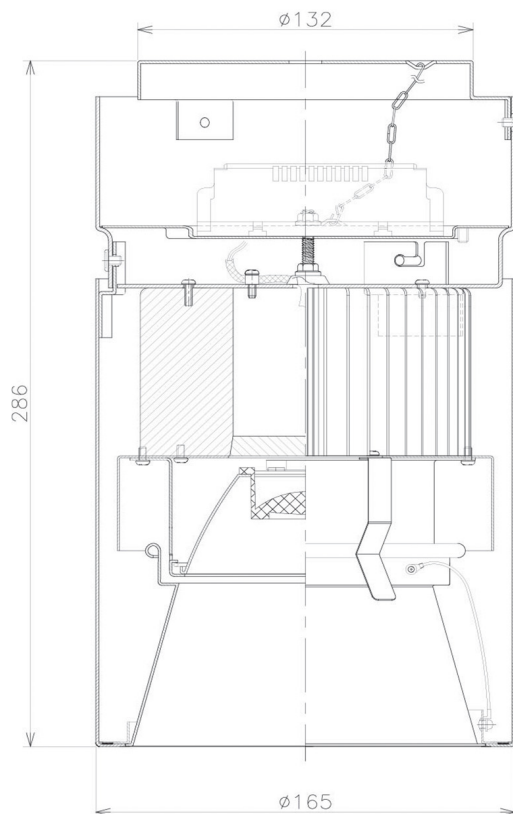

Item no. CD011-3630MW8527D

Series Name: Ceiling Light (Deep Cone)

Installation	Direct mount
Type	
Fixture wattage	36W
Beam angle	30 deg
Color Temp.	2700K
CRI	Ra>85
Luminous	2684 lm
Body	Die-cast aluminum alloy
Body finish	White
Trim finish	White
Reflector finish	Mirror
IP Rate	IP20
Light source	COB module
Input Voltage	AC220~240V
Dimming Type	Non-Dimmable
Certificate	CE, CCC
Cut Hole	N/A

Weight	
42.8W	2.6kg
36.0W	2.4kg
28.5W	2.4kg