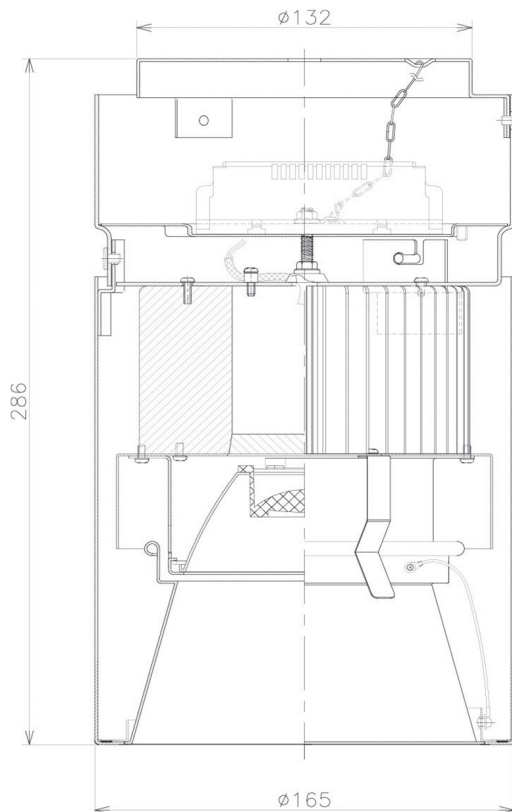

Item no. CD011-3630MW8527D

Series Name: Ceiling Light (Deep Cone)

Installation	Direct mount
Type	Ceiling Light (Deep Cone)
Fixture wattage	36W
Beam angle	30 deg
Color Temp.	2700K
CRI	Ra>85
Luminous	2684 lm
Body	Die-cast aluminum alloy
Body finish	White
Trim finish	White
Reflector finish	Mirror
IP Rate	IP20
Light source	COB module
Input Voltage	AC220~240V
Dimming Type	Non-Dimmable
Certificate	CE, CCC
Cut Hole	N/A

Weight	
42.8W	2.6kg
36.0W	2.4kg
28.5W	2.4kg