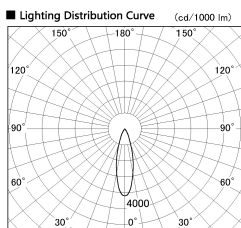

Item no. CD011-3630MW8527D

Series Name: Ceiling Light (Deep Cone)

Installation	Direct mount
Type	Ceiling Light (Deep Cone)
Fixture wattage	36W
Beam angle	30 deg
Color Temp.	2700K
CRI	Ra>85
Luminous	2684 lm
Body	Die-cast aluminum alloy
Body finish	White
Trim finish	White
Reflector finish	Mirror
IP Rate	IP20
Light source	COB module
Input Voltage	AC220~240V
Dimming Type	Non-Dimmable
Certificate	CE, CCC
Cut Hole	N/A

Weight	
42.8W	2.6kg
36.0W	2.4kg
28.5W	2.4kg