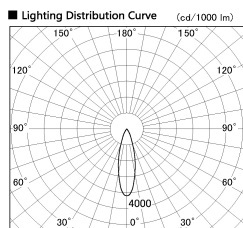

Item no. CD011-3630MW8527D

Series Name: Ceiling Light (Deep Cone)

Installation	Direct mount
Type	
Fixture wattage	36W
Beam angle	30 deg
Color Temp.	2700K
CRI	Ra>85
Luminous	2684 lm
Body	Die-cast aluminum alloy
Body finish	White
Trim finish	White
Reflector finish	Mirror
IP Rate	IP20
Light source	COB module
Input Voltage	AC220~240V
Dimming Type	Non-Dimmable
Certificate	CE, CCC
Cut Hole	N/A

Weight	
42.8W	2.6kg
36.0W	2.4kg
28.5W	2.4kg