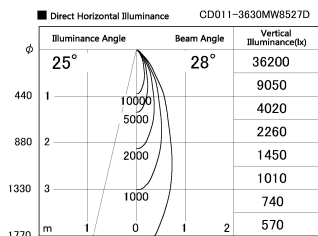

Item no. CD011-3630MW8527D

Series Name: Ceiling Light (Deep Cone)

Installation	Direct mount
Type	Ceiling Light (Deep Cone)
Fixture wattage	36W
Beam angle	30 deg
Color Temp.	2700K
CRI	Ra>85
Luminous	2684 lm
Body	Die-cast aluminum alloy
Body finish	White
Trim finish	White
Reflector finish	Mirror
IP Rate	IP20
Light source	COB module
Input Voltage	AC220~240V
Dimming Type	Non-Dimmable
Certificate	CE, CCC
Cut Hole	N/A

Weight	
42.8W	2.6kg
36.0W	2.4kg
28.5W	2.4kg