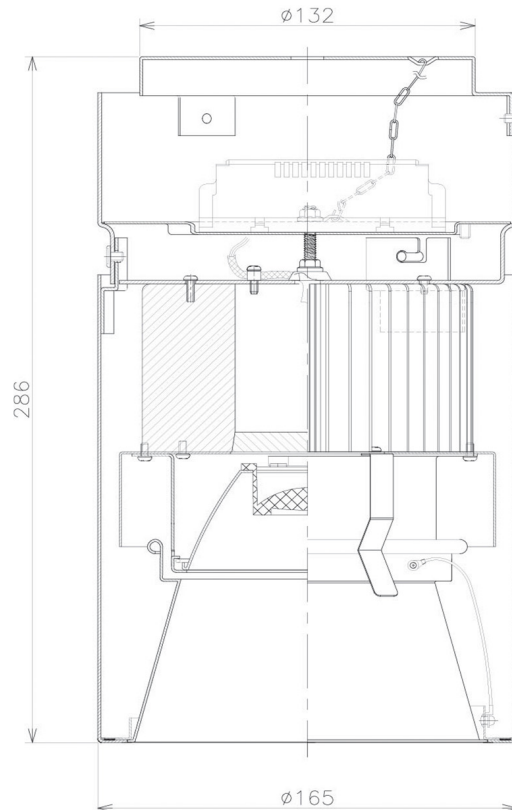

Item no. CD011-3630MW8530D

Series Name: Ceiling Light (Deep Cone)

■ Direct Horizontal Illuminance CD011-3630MW8530D

Illuminance Angle	Beam Angle	Vertical Illuminance (lx)
25°	28°	37740
440	1	9440
880	2	4190
1330	3	2360
1770	m	1510
	1	1050
	2	770
	3	590

Installation	Direct mount
Type	Ceiling Light (Deep Cone)
Fixture wattage	36W
Beam angle	30 deg
Color Temp.	3000K
CRI	Ra>85
Luminous	2798 lm
Body	Die-cast aluminum alloy
Body finish	White
Trim finish	White
Reflector finish	Mirror
IP Rate	IP20
Light source	COB module
Input Voltage	AC220~240V
Dimming Type	Non-Dimmable
Certificate	CE, CCC
Cut Hole	N/A

Weight	
42.8W	2.6kg
36.0W	2.4kg
28.5W	2.4kg