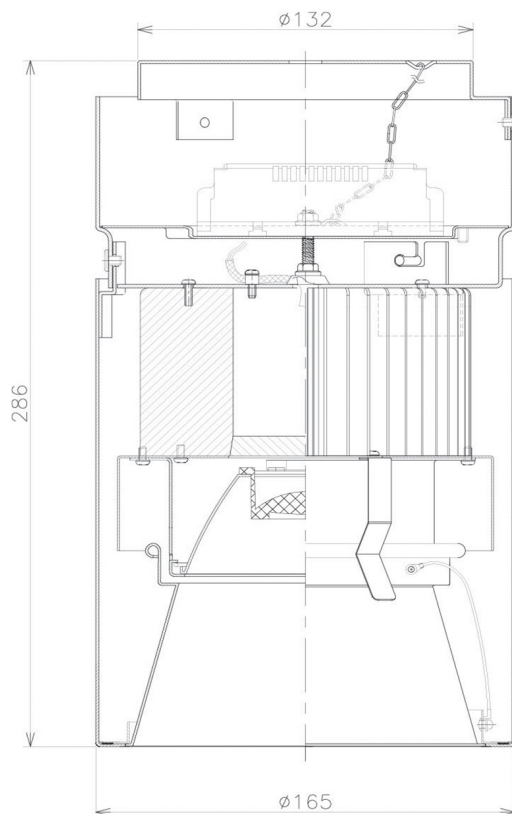

Item no. CD011-3630MW8530D

Series Name: Ceiling Light (Deep Cone)

| | |
|------------------|-------------------------|
| Installation | Direct mount |
| Type | |
| Fixture wattage | 36W |
| Beam angle | 30 deg |
| Color Temp. | 3000K |
| CRI | Ra>85 |
| Luminous | 2798 lm |
| Body | Die-cast aluminum alloy |
| Body finish | White |
| Trim finish | White |
| Reflector finish | Mirror |
| IP Rate | IP20 |
| Light source | COB module |
| Input Voltage | AC220~240V |
| Dimming Type | Non-Dimmable |
| Certificate | CE, CCC |
| Cut Hole | N/A |

| Weight | |
|--------|-------|
| 42.8W | 2.6kg |
| 36.0W | 2.4kg |
| 28.5W | 2.4kg |