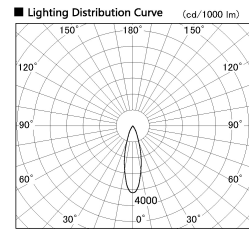

Item no. CD011-3630MW8530D

Series Name: Ceiling Light (Deep Cone)

■ Direct Horizontal Illuminance CD011-3630MW8530D

Illuminance Angle	Beam Angle	Vertical Illuminance (lx)
25°	28°	37740
440	1	9440
880	2	4190
1330	3	2360
1770	m	1510
	1	1050
	2	770
	3	590

Installation	Direct mount
Type	Ceiling Light (Deep Cone)
Fixture wattage	36W
Beam angle	30 deg
Color Temp.	3000K
CRI	Ra>85
Luminous	2798 lm
Body	Die-cast aluminum alloy
Body finish	White
Trim finish	White
Reflector finish	Mirror
IP Rate	IP20
Light source	COB module
Input Voltage	AC220~240V
Dimming Type	Non-Dimmable
Certificate	CE, CCC
Cut Hole	N/A

Weight	
42.8W	2.6kg
36.0W	2.4kg
28.5W	2.4kg