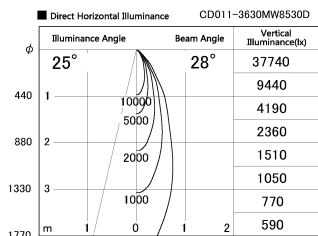

Item no. CD011-3630MW8530D

Series Name: Ceiling Light (Deep Cone)

| | |
|------------------|-------------------------|
| Installation | Direct mount |
| Type | |
| Fixture wattage | 36W |
| Beam angle | 30 deg |
| Color Temp. | 3000K |
| CRI | Ra>85 |
| Luminous | 2798 lm |
| Body | Die-cast aluminum alloy |
| Body finish | White |
| Trim finish | White |
| Reflector finish | Mirror |
| IP Rate | IP20 |
| Light source | COB module |
| Input Voltage | AC220~240V |
| Dimming Type | Non-Dimmable |
| Certificate | CE, CCC |
| Cut Hole | N/A |

| Weight | |
|--------|-------|
| 42.8W | 2.6kg |
| 36.0W | 2.4kg |
| 28.5W | 2.4kg |