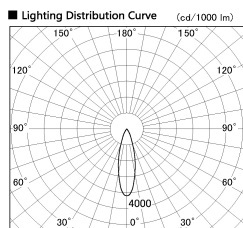

Item no. CD011-3630MW8530D

Series Name: Ceiling Light (Deep Cone)

| | |
|------------------|-------------------------|
| Installation | Direct mount |
| Type | |
| Fixture wattage | 36W |
| Beam angle | 30 deg |
| Color Temp. | 3000K |
| CRI | Ra>85 |
| Luminous | 2798 lm |
| Body | Die-cast aluminum alloy |
| Body finish | White |
| Trim finish | White |
| Reflector finish | Mirror |
| IP Rate | IP20 |
| Light source | COB module |
| Input Voltage | AC220~240V |
| Dimming Type | Non-Dimmable |
| Certificate | CE, CCC |
| Cut Hole | N/A |

| Weight | |
|--------|-------|
| 42.8W | 2.6kg |
| 36.0W | 2.4kg |
| 28.5W | 2.4kg |