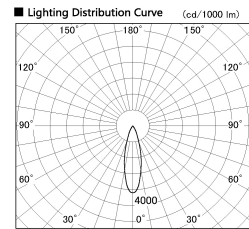

Item no. CD011-3630MW8535D

Series Name: Ceiling Light (Deep Cone)

Installation	Direct mount
Type	Ceiling Light (Deep Cone)
Fixture wattage	36W
Beam angle	30 deg
Color Temp.	3500K
CRI	Ra>85
Luminous	2844 lm
Body	Die-cast aluminum alloy
Body finish	White
Trim finish	White
Reflector finish	Mirror
IP Rate	IP20
Light source	COB module
Input Voltage	AC220~240V
Dimming Type	Non-Dimmable
Certificate	CE, CCC
Cut Hole	N/A

Weight	
42.8W	2.6kg
36.0W	2.4kg
28.5W	2.4kg