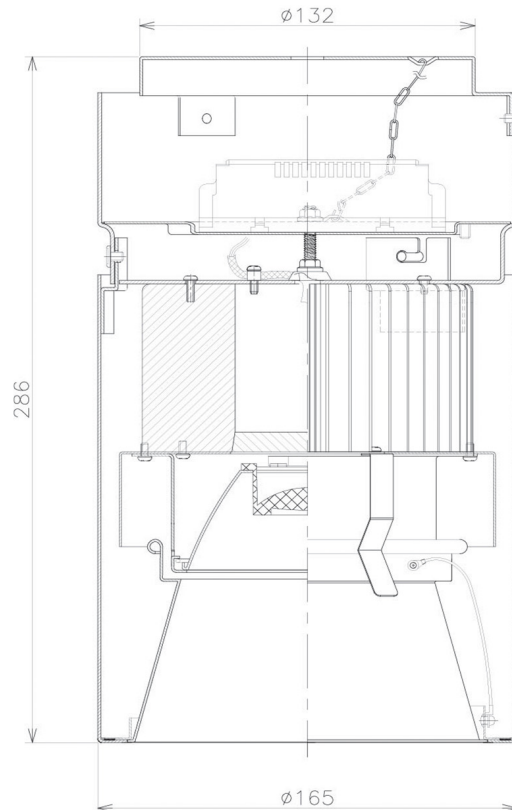

Item no. CD011-3630MW8535D

Series Name: Ceiling Light (Deep Cone)

Installation	Direct mount
Type	Ceiling Light (Deep Cone)
Fixture wattage	36W
Beam angle	30 deg
Color Temp.	3500K
CRI	Ra>85
Luminous	2844 lm
Body	Die-cast aluminum alloy
Body finish	White
Trim finish	White
Reflector finish	Mirror
IP Rate	IP20
Light source	COB module
Input Voltage	AC220~240V
Dimming Type	Non-Dimmable
Certificate	CE, CCC
Cut Hole	N/A

Weight	
42.8W	2.6kg
36.0W	2.4kg
28.5W	2.4kg