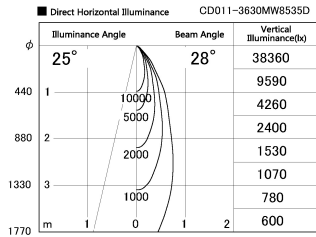

Item no. CD011-3630MW8535D

Series Name: Ceiling Light (Deep Cone)

Installation	Direct mount
Type	Ceiling Light (Deep Cone)
Fixture wattage	36W
Beam angle	30 deg
Color Temp.	3500K
CRI	Ra>85
Luminous	2844 lm
Body	Die-cast aluminum alloy
Body finish	White
Trim finish	White
Reflector finish	Mirror
IP Rate	IP20
Light source	COB module
Input Voltage	AC220~240V
Dimming Type	Non-Dimmable
Certificate	CE, CCC
Cut Hole	N/A

Weight	
42.8W	2.6kg
36.0W	2.4kg
28.5W	2.4kg