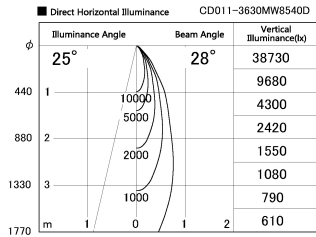

Item no. CD011-3630MW8540D

Series Name: Ceiling Light (Deep Cone)

Installation	Direct mount
Type	
Fixture wattage	36W
Beam angle	30 deg
Color Temp.	4000K
CRI	Ra>85
Luminous	2871 lm
Body	Die-cast aluminum alloy
Body finish	White
Trim finish	White
Reflector finish	Mirror
IP Rate	IP20
Light source	COB module
Input Voltage	AC220~240V
Dimming Type	Non-Dimmable
Certificate	CE, CCC
Cut Hole	N/A

Weight	
42.8W	2.6kg
36.0W	2.4kg
28.5W	2.4kg