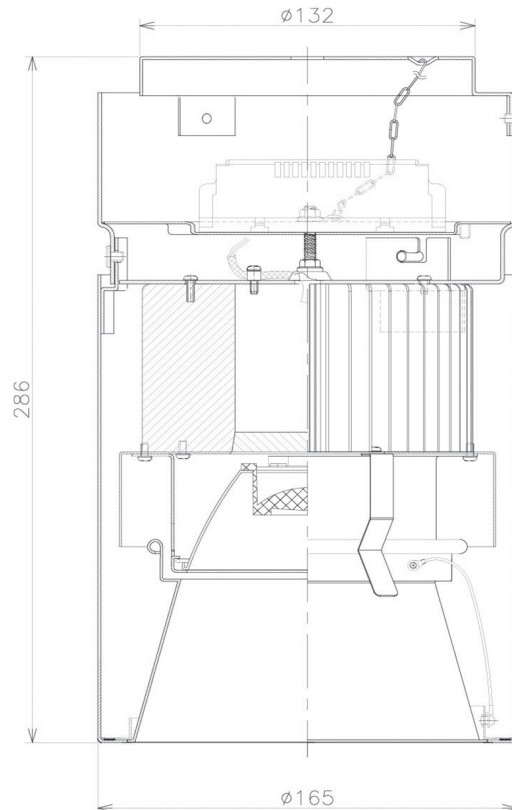

Item no. CD011-3630MW8540D

Series Name: Ceiling Light (Deep Cone)

Installation	Direct mount
Type	
Fixture wattage	36W
Beam angle	30 deg
Color Temp.	4000K
CRI	Ra>85
Luminous	2871 lm
Body	Die-cast aluminum alloy
Body finish	White
Trim finish	White
Reflector finish	Mirror
IP Rate	IP20
Light source	COB module
Input Voltage	AC220~240V
Dimming Type	Non-Dimmable
Certificate	CE, CCC
Cut Hole	N/A

Weight	
42.8W	2.6kg
36.0W	2.4kg
28.5W	2.4kg