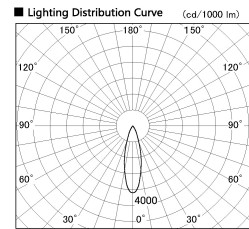

Item no. CD011-3630MW8540D

Series Name: Ceiling Light (Deep Cone)

Installation	Direct mount
Type	
Fixture wattage	36W
Beam angle	30 deg
Color Temp.	4000K
CRI	Ra>85
Luminous	2871 lm
Body	Die-cast aluminum alloy
Body finish	White
Trim finish	White
Reflector finish	Mirror
IP Rate	IP20
Light source	COB module
Input Voltage	AC220~240V
Dimming Type	Non-Dimmable
Certificate	CE, CCC
Cut Hole	N/A

Weight	
42.8W	2.6kg
36.0W	2.4kg
28.5W	2.4kg