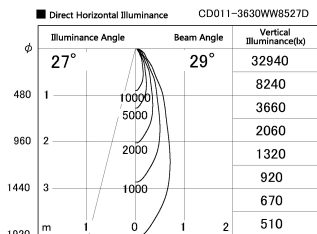

Item no. CD011-3630WW8527D

Series Name: Ceiling Light (Deep Cone)

White Reflector

Installation	Direct mount
Type	Ceiling Light (Deep Cone)
Fixture wattage	36W
Beam angle	30 deg
Color Temp.	2700K
CRI	Ra>85
Luminous	2661 lm
Body	Die-cast aluminum alloy
Body finish	White
Trim finish	White
Reflector finish	White
IP Rate	IP20
Light source	COB module
Input Voltage	AC220~240V
Dimming Type	Non-Dimmable
Certificate	CE, CCC
Cut Hole	N/A

Weight	
42.8W	2.6kg
36.0W	2.4kg
28.5W	2.4kg