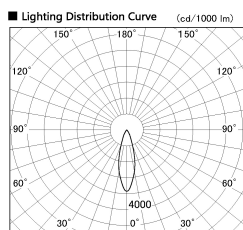

Item no. CD011-3630WW8527D

Series Name: Ceiling Light (Deep Cone)

White Reflector

Installation	Direct mount
Type	
Fixture wattage	36W
Beam angle	30 deg
Color Temp.	2700K
CRI	Ra>85
Luminous	2661 lm
Body	Die-cast aluminum alloy
Body finish	White
Trim finish	White
Reflector finish	White
IP Rate	IP20
Light source	COB module
Input Voltage	AC220~240V
Dimming Type	Non-Dimmable
Certificate	CE, CCC
Cut Hole	N/A

Weight	
42.8W	2.6kg
36.0W	2.4kg
28.5W	2.4kg