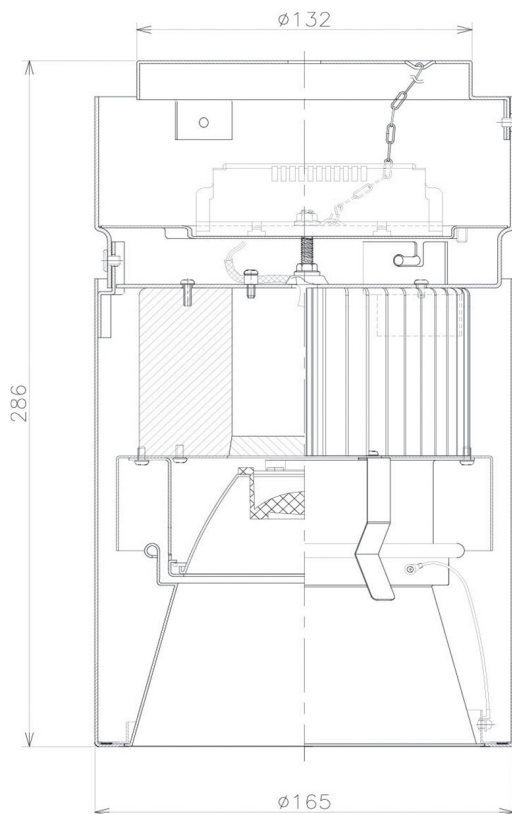

Item no. CD011-3630WW8527D

Series Name: Ceiling Light (Deep Cone)

White Reflector

Installation	Direct mount
Type	Ceiling Light (Deep Cone)
Fixture wattage	36W
Beam angle	30 deg
Color Temp.	2700K
CRI	Ra>85
Luminous	2661 lm
Body	Die-cast aluminum alloy
Body finish	White
Trim finish	White
Reflector finish	White
IP Rate	IP20
Light source	COB module
Input Voltage	AC220~240V
Dimming Type	Non-Dimmable
Certificate	CE, CCC
Cut Hole	N/A

Weight	
42.8W	2.6kg
36.0W	2.4kg
28.5W	2.4kg