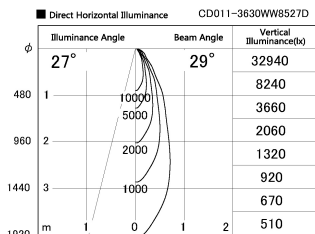

Item no. CD011-3630WW8527D

Series Name: Ceiling Light (Deep Cone)

White Reflector

Installation	Direct mount
Type	
Fixture wattage	36W
Beam angle	30 deg
Color Temp.	2700K
CRI	Ra>85
Luminous	2661 lm
Body	Die-cast aluminum alloy
Body finish	White
Trim finish	White
Reflector finish	White
IP Rate	IP20
Light source	COB module
Input Voltage	AC220~240V
Dimming Type	Non-Dimmable
Certificate	CE, CCC
Cut Hole	N/A

Weight	
42.8W	2.6kg
36.0W	2.4kg
28.5W	2.4kg