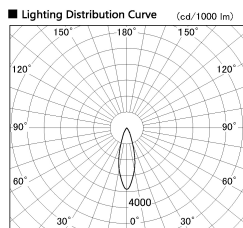

Item no. CD011-3630WW8527D

Series Name: Ceiling Light (Deep Cone)

White Reflector

Installation	Direct mount
Type	Ceiling Light (Deep Cone)
Fixture wattage	36W
Beam angle	30 deg
Color Temp.	2700K
CRI	Ra>85
Luminous	2661 lm
Body	Die-cast aluminum alloy
Body finish	White
Trim finish	White
Reflector finish	White
IP Rate	IP20
Light source	COB module
Input Voltage	AC220~240V
Dimming Type	Non-Dimmable
Certificate	CE, CCC
Cut Hole	N/A

Weight	
42.8W	2.6kg
36.0W	2.4kg
28.5W	2.4kg