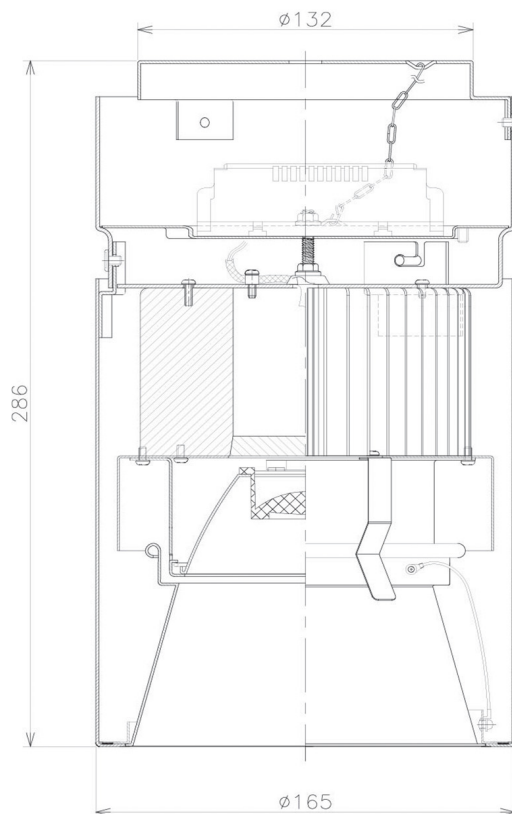

Item no. CD011-3630WW8527D

Series Name: Ceiling Light (Deep Cone)

White Reflector

Installation	Direct mount
Type	
Fixture wattage	36W
Beam angle	30 deg
Color Temp.	2700K
CRI	Ra>85
Luminous	2661 lm
Body	Die-cast aluminum alloy
Body finish	White
Trim finish	White
Reflector finish	White
IP Rate	IP20
Light source	COB module
Input Voltage	AC220~240V
Dimming Type	Non-Dimmable
Certificate	CE, CCC
Cut Hole	N/A

Weight	
42.8W	2.6kg
36.0W	2.4kg
28.5W	2.4kg