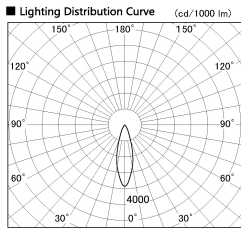

Item no. CD011-3630WW8530D

Series Name: Ceiling Light (Deep Cone)

White Reflector

Installation	Direct mount
Type	Ceiling Light (Deep Cone)
Fixture wattage	36W
Beam angle	30 deg
Color Temp.	3000K
CRI	Ra>85
Luminous	2774 lm
Body	Die-cast aluminum alloy
Body finish	White
Trim finish	White
Reflector finish	White
IP Rate	IP20
Light source	COB module
Input Voltage	AC220~240V
Dimming Type	Non-Dimmable
Certificate	CE, CCC
Cut Hole	N/A

Weight	
42.8W	2.6kg
36.0W	2.4kg
28.5W	2.4kg