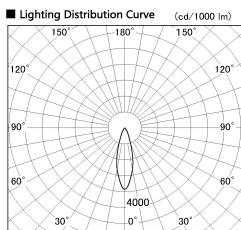

Item no. CD011-3630WW8530D

Series Name: Ceiling Light (Deep Cone)

White Reflector

Installation	Direct mount
Type	
Fixture wattage	36W
Beam angle	30 deg
Color Temp.	3000K
CRI	Ra>85
Luminous	2774 lm
Body	Die-cast aluminum alloy
Body finish	White
Trim finish	White
Reflector finish	White
IP Rate	IP20
Light source	COB module
Input Voltage	AC220~240V
Dimming Type	Non-Dimmable
Certificate	CE, CCC
Cut Hole	N/A

Weight	
42.8W	2.6kg
36.0W	2.4kg
28.5W	2.4kg