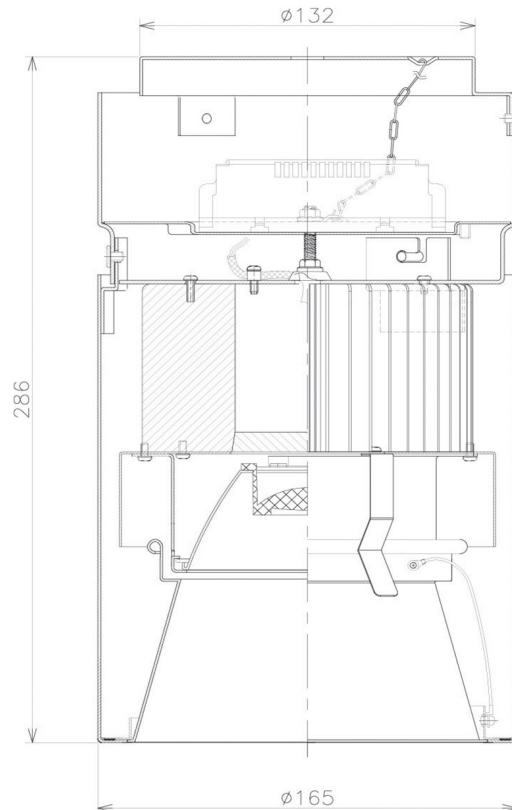

Item no. CD011-3630WW8530D

Series Name: Ceiling Light (Deep Cone)

White Reflector

Installation	Direct mount
Type	Ceiling Light (Deep Cone)
Fixture wattage	36W
Beam angle	30 deg
Color Temp.	3000K
CRI	Ra>85
Luminous	2774 lm
Body	Die-cast aluminum alloy
Body finish	White
Trim finish	White
Reflector finish	White
IP Rate	IP20
Light source	COB module
Input Voltage	AC220~240V
Dimming Type	Non-Dimmable
Certificate	CE, CCC
Cut Hole	N/A

Weight	
42.8W	2.6kg
36.0W	2.4kg
28.5W	2.4kg