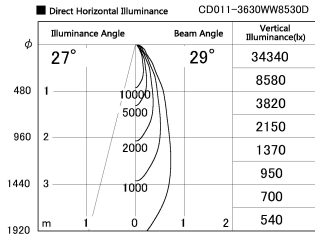

Item no. CD011-3630WW8530D

Series Name: Ceiling Light (Deep Cone)

White Reflector

Installation	Direct mount
Type	Ceiling Light (Deep Cone)
Fixture wattage	36W
Beam angle	30 deg
Color Temp.	3000K
CRI	Ra>85
Luminous	2774 lm
Body	Die-cast aluminum alloy
Body finish	White
Trim finish	White
Reflector finish	White
IP Rate	IP20
Light source	COB module
Input Voltage	AC220~240V
Dimming Type	Non-Dimmable
Certificate	CE, CCC
Cut Hole	N/A

Weight	
42.8W	2.6kg
36.0W	2.4kg
28.5W	2.4kg