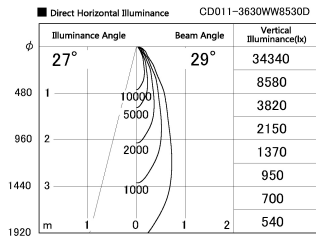

Item no. CD011-3630WW8530D

Series Name: Ceiling Light (Deep Cone)

White Reflector

Installation	Direct mount
Type	
Fixture wattage	36W
Beam angle	30 deg
Color Temp.	3000K
CRI	Ra>85
Luminous	2774 lm
Body	Die-cast aluminum alloy
Body finish	White
Trim finish	White
Reflector finish	White
IP Rate	IP20
Light source	COB module
Input Voltage	AC220~240V
Dimming Type	Non-Dimmable
Certificate	CE, CCC
Cut Hole	N/A

Weight	
42.8W	2.6kg
36.0W	2.4kg
28.5W	2.4kg