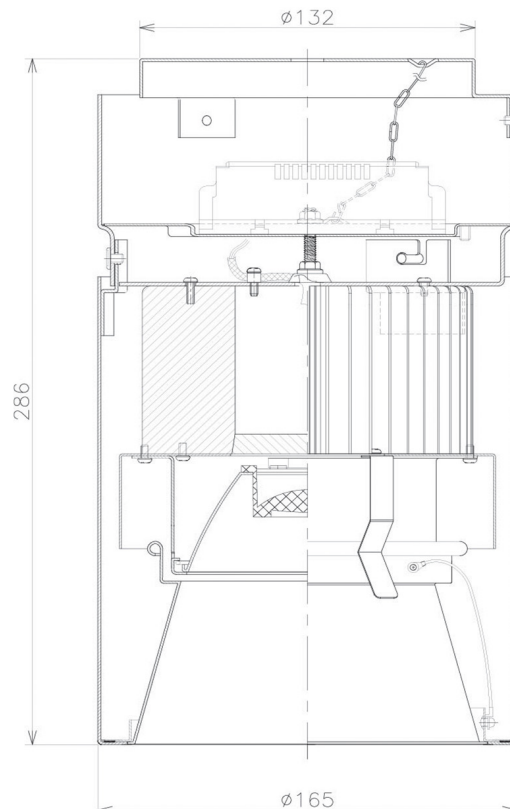

Item no. CD011-3630WW8530D

Series Name: Ceiling Light (Deep Cone)

White Reflector

Installation	Direct mount
Type	
Fixture wattage	36W
Beam angle	30 deg
Color Temp.	3000K
CRI	Ra>85
Luminous	2774 lm
Body	Die-cast aluminum alloy
Body finish	White
Trim finish	White
Reflector finish	White
IP Rate	IP20
Light source	COB module
Input Voltage	AC220~240V
Dimming Type	Non-Dimmable
Certificate	CE, CCC
Cut Hole	N/A

Weight	
42.8W	2.6kg
36.0W	2.4kg
28.5W	2.4kg