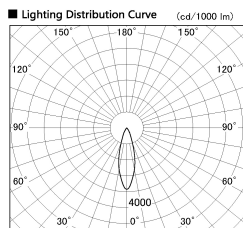

Item no. CD011-3630WW8535D

Series Name: Ceiling Light (Deep Cone)

White Reflector

Installation	Direct mount
Type	
Fixture wattage	36W
Beam angle	30 deg
Color Temp.	3500K
CRI	Ra>85
Luminous	2819 lm
Body	Die-cast aluminum alloy
Body finish	White
Trim finish	White
Reflector finish	White
IP Rate	IP20
Light source	COB module
Input Voltage	AC220~240V
Dimming Type	Non-Dimmable
Certificate	CE, CCC
Cut Hole	N/A

Weight	
42.8W	2.6kg
36.0W	2.4kg
28.5W	2.4kg