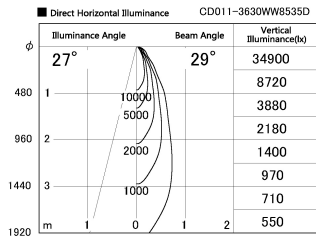

Item no. CD011-3630WW8535D

Series Name: Ceiling Light (Deep Cone)

White Reflector

Installation	Direct mount
Type	Ceiling Light (Deep Cone)
Fixture wattage	36W
Beam angle	30 deg
Color Temp.	3500K
CRI	Ra>85
Luminous	2819 lm
Body	Die-cast aluminum alloy
Body finish	White
Trim finish	White
Reflector finish	White
IP Rate	IP20
Light source	COB module
Input Voltage	AC220~240V
Dimming Type	Non-Dimmable
Certificate	CE, CCC
Cut Hole	N/A

Weight	
42.8W	2.6kg
36.0W	2.4kg
28.5W	2.4kg