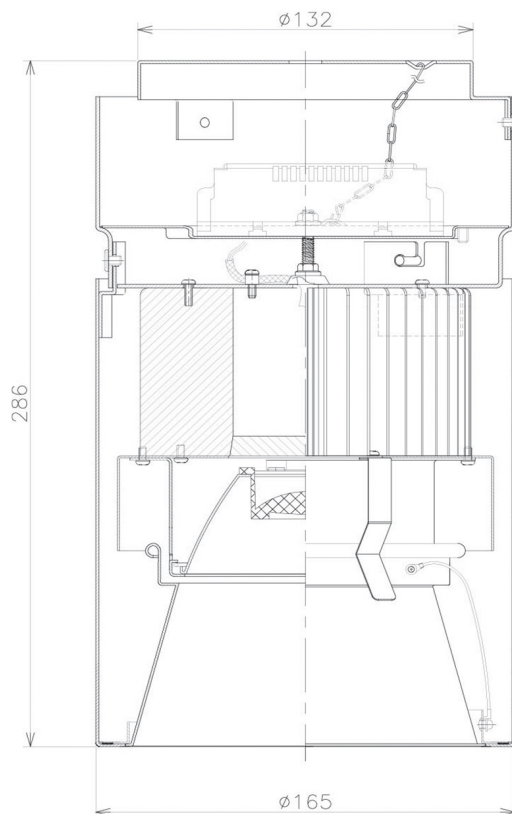

Item no. CD011-3630WW8535D

Series Name: Ceiling Light (Deep Cone)

White Reflector

Installation	Direct mount
Type	Ceiling Light (Deep Cone)
Fixture wattage	36W
Beam angle	30 deg
Color Temp.	3500K
CRI	Ra>85
Luminous	2819 lm
Body	Die-cast aluminum alloy
Body finish	White
Trim finish	White
Reflector finish	White
IP Rate	IP20
Light source	COB module
Input Voltage	AC220~240V
Dimming Type	Non-Dimmable
Certificate	CE, CCC
Cut Hole	N/A

■ Direct Horizontal Illuminance CD011-3630WW8535D

Illuminance Angle	Beam Angle	Vertical Illuminance(lx)
27°	29°	34900
1		8720
		3880
2		2180
		1400
3		970
1440		710
1920		550

Weight	
42.8W	2.6kg
36.0W	2.4kg
28.5W	2.4kg