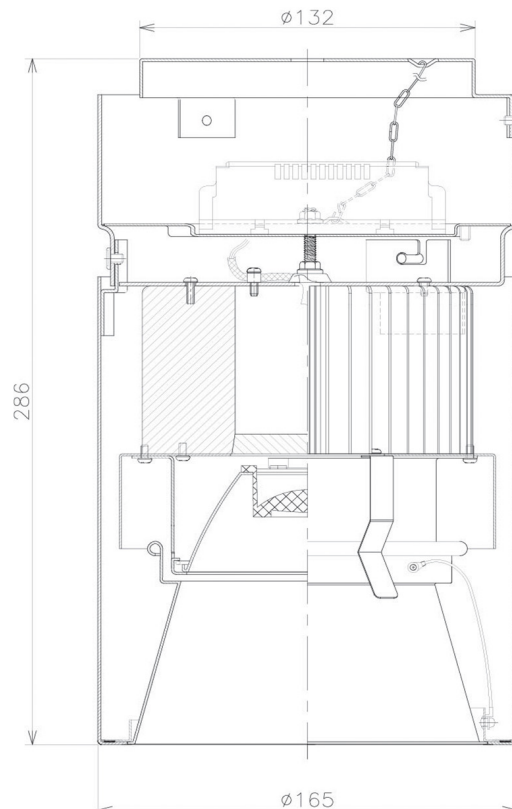

Item no. CD011-3630WW8535D

Series Name: Ceiling Light (Deep Cone)

White Reflector

Installation	Direct mount
Type	Ceiling Light (Deep Cone)
Fixture wattage	36W
Beam angle	30 deg
Color Temp.	3500K
CRI	Ra>85
Luminous	2819 lm
Body	Die-cast aluminum alloy
Body finish	White
Trim finish	White
Reflector finish	White
IP Rate	IP20
Light source	COB module
Input Voltage	AC220~240V
Dimming Type	Non-Dimmable
Certificate	CE, CCC
Cut Hole	N/A

Weight	
42.8W	2.6kg
36.0W	2.4kg
28.5W	2.4kg