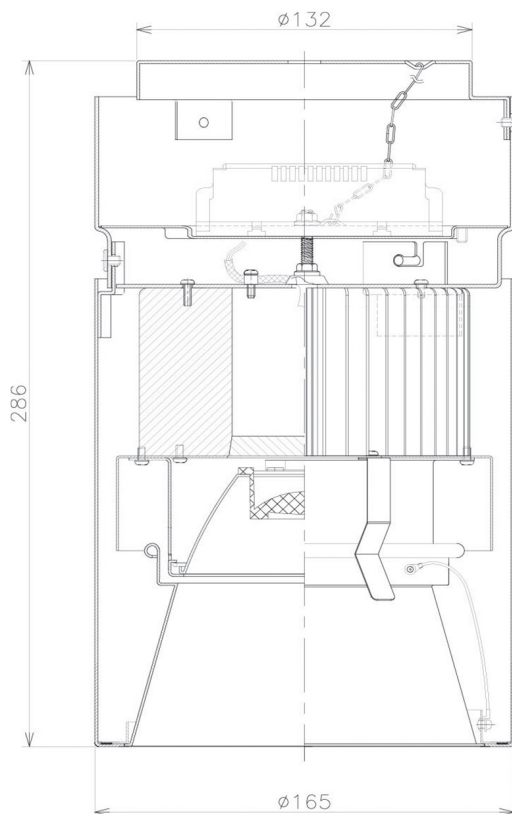

Item no. CD011-3630WW8535D

Series Name: Ceiling Light (Deep Cone)

White Reflector

Installation	Direct mount
Type	
Fixture wattage	36W
Beam angle	30 deg
Color Temp.	3500K
CRI	Ra>85
Luminous	2819 lm
Body	Die-cast aluminum alloy
Body finish	White
Trim finish	White
Reflector finish	White
IP Rate	IP20
Light source	COB module
Input Voltage	AC220~240V
Dimming Type	Non-Dimmable
Certificate	CE, CCC
Cut Hole	N/A

Weight	
42.8W	2.6kg
36.0W	2.4kg
28.5W	2.4kg