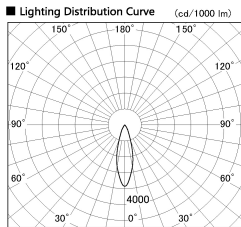

Item no. CD011-3630WW8535D

Series Name: Ceiling Light (Deep Cone)

White Reflector

Installation	Direct mount
Type	Ceiling Light (Deep Cone)
Fixture wattage	36W
Beam angle	30 deg
Color Temp.	3500K
CRI	Ra>85
Luminous	2819 lm
Body	Die-cast aluminum alloy
Body finish	White
Trim finish	White
Reflector finish	White
IP Rate	IP20
Light source	COB module
Input Voltage	AC220~240V
Dimming Type	Non-Dimmable
Certificate	CE, CCC
Cut Hole	N/A

Weight	
42.8W	2.6kg
36.0W	2.4kg
28.5W	2.4kg