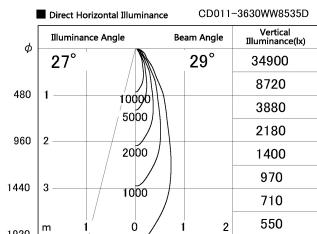

Item no. CD011-3630WW8535D

Series Name: Ceiling Light (Deep Cone)

White Reflector

Installation	Direct mount
Type	
Fixture wattage	36W
Beam angle	30 deg
Color Temp.	3500K
CRI	Ra>85
Luminous	2819 lm
Body	Die-cast aluminum alloy
Body finish	White
Trim finish	White
Reflector finish	White
IP Rate	IP20
Light source	COB module
Input Voltage	AC220~240V
Dimming Type	Non-Dimmable
Certificate	CE, CCC
Cut Hole	N/A

Weight	
42.8W	2.6kg
36.0W	2.4kg
28.5W	2.4kg