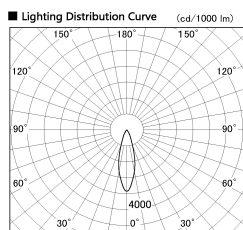

Item no. CD011-3630WW8535D

Series Name: Ceiling Light (Deep Cone)

White Reflector

Installation	Direct mount
Type	Ceiling Light (Deep Cone)
Fixture wattage	36W
Beam angle	30 deg
Color Temp.	3500K
CRI	Ra>85
Luminous	2819 lm
Body	Die-cast aluminum alloy
Body finish	White
Trim finish	White
Reflector finish	White
IP Rate	IP20
Light source	COB module
Input Voltage	AC220~240V
Dimming Type	Non-Dimmable
Certificate	CE, CCC
Cut Hole	N/A

■ Direct Horizontal Illuminance CD011-3630WW8535D

Illuminance Angle	Beam Angle	Vertical Illuminance(lx)
27°	29°	34900
1		8720
		3880
2		2180
		1400
3		970
1440		710
1920		550

Weight	
42.8W	2.6kg
36.0W	2.4kg
28.5W	2.4kg